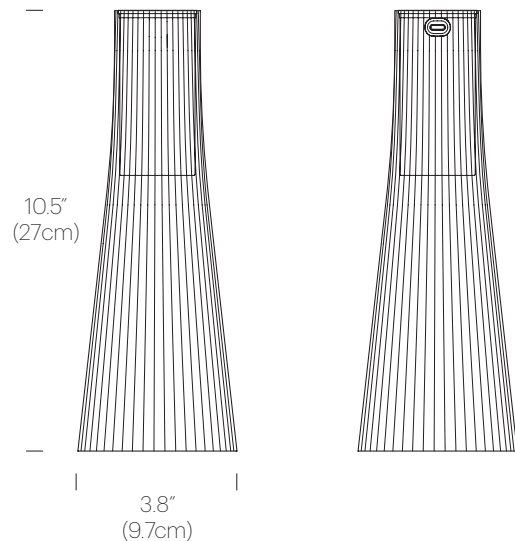

SPECIFICATIONS

Power Consumption: 2W
Color Temperature: 2500-1800K (Warm Dim)
Luminosity: 110 Lumens
Luminaire Efficacy: 55 Lumens/Watt
Color Rendition Index: 94 CRI
Cable length: 6' (183cm)
IP Rating: IP20. IP54 Available upon request

CERTIFICATIONS

FINISHES

CANDÉL

CLEAR/SILVER

CLEAR/WHITE

SMOKE/BLACK

BRONZE/BRASS

DIMENSIONS

CANDÉL

PACKAGING WEIGHT AND DIMENSIONS

Candél:	1.5LBS	4" X 11.8"
	.68KG	10cm X 30cm

NOTES

Custom requests can be considered on volume orders