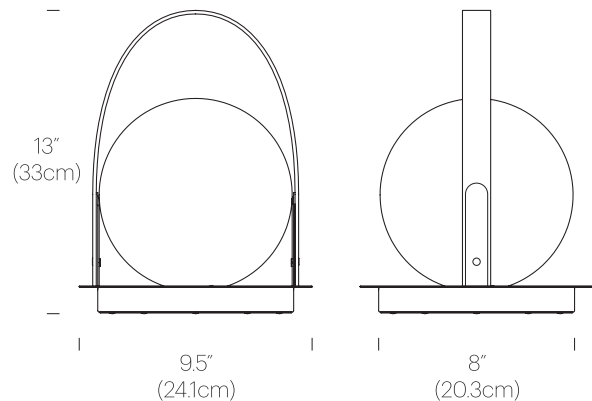

SPECIFICATIONS

Voltage: 120V or 240V, 50/60Hz
Power Consumption: 3.2W
Color Temperature: 2700-1800K (warm dim)
Luminosity: 280 Lumens
Luminaire Efficacy: 87.5 Lumens/Watt MAX
Color Rendition Index: 95 CRI
Cord Length: 6' (1.8m)
IP Rating: IP20
6 hr Charge time (using 10W power plug, not included)

VEG TAN

BLACK

DIMENSIONS

BOLA LANTERN

PRODUCT CODES

Bola Lantern (Black/Gunmetal):	BOLA LTN GUN BLK
Bola Lantern (Black/Matte black):	BOLA LTN BLK BLK
Bola Lantern (Black/Brass):	BOLA LTN BRA BLK
Bola Lantern (Tan/Brass):	BOLA LTN BRA TAN
Bola Lantern (Tan/Matte black):	BOLA LTN BLK TAN
Bola Lantern (Tan/Chrome):	BOLA LTN CRM TAN

PACKAGING WEIGHTS AND DIMENSIONS

Bola Lantern:	4LBS	10" X 10" X 14.5"
	1.8KGS	25cm X 25cm X 37cm

NOTES

Custom requests can be considered on volume orders