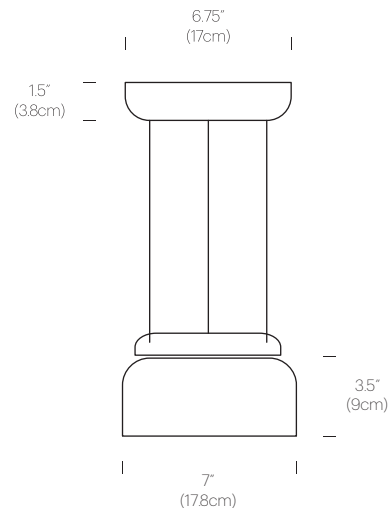

Luminosity: 1400 Lumens

Luminaire efficacy: 108 Lumens/Watt

Color Rendition Index: 90 CRI

Cable Length: 10' (3m)

CERTIFICATIONS

PRODUCT CODES

| | |
|-------------------------|-------------------|
| Totem Mini Down (Amber) | TOTE MINI DWN AMB |
| Totem Mini Down (Amber) | TOTE MINI DWN BLK |
| Totem Mini Down (Amber) | TOTE MINI DWN CLR |
| Totem Mini Down (Amber) | TOTE MINI DWN WHT |

PACKAGING WEIGHT AND DIMENSIONS

| | | |
|---------------|---------|--------------------|
| Totem Mini E: | 7.65LBS | 12" X 12" X 14" |
| | 3.5KGS | 30cm X 30cm X 36cm |

NOTES

Custom requests can be considered on volume orders

DIMENSIONS

TOTEM E

TOTEM MINI FLUSH E

DESCRIPTION

The Totem Mini is the latest addition to the Totem Collection, offering the iconic modular design in a more compact and personalized scale. Available in Flush Ceiling E, Downlight E, and Up/Down EE shade configurations, it provides tailored lighting solutions for dining areas, kitchen counters, or bedside applications while complementing a wide variety of living spaces and styles. Inspired by the Totem Sconce, these mini pendants feature four stunning glass shade finishes in Etched White and Amber for a warm, diffused glow, and Clear and Smoke for a sleek, modern look. Utilizing Totem's advanced modular LED light engine the Totem Mini EE delivers both uplight and downlight, casting a warm, dimmable glow through its softly diffused mouth-blown glass. This compact pendant seamlessly combines elegance and functionality, making it a sophisticated addition to any space.