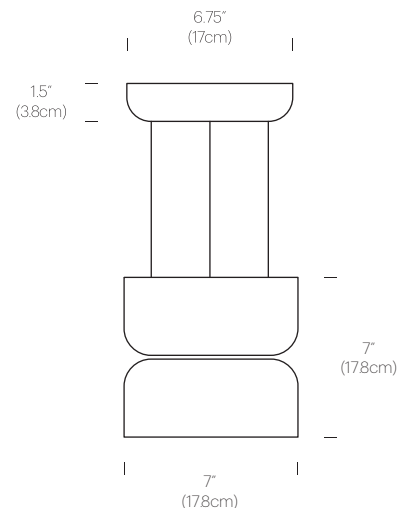

Luminosity: 1800 Lumens Total (1400down/400up)

Luminaire efficacy: 100 Lumens/Watt

Color Rendition Index: 90 CRI

Cable Length: 10' (3m)

CERTIFICATIONS

PRODUCT CODES

| | |
|----------------------------|--------------------------|
| Totem Mini Up/Down (Amber) | TOTE MINI UPDOWN AMB/AMB |
| Totem Mini Up/Down (Amber) | TOTE MINI UPDOWN BLK/BLK |
| Totem Mini Up/Down (Amber) | TOTE MINI UPDOWN CLR/CLR |
| Totem Mini Up/Down (Amber) | TOTE MINI UPDOWN WHT/WHT |

PACKAGING WEIGHT AND DIMENSIONS

| | | |
|----------------|----------|--------------------|
| Totem Mini EE: | 10.45LBS | 14" X 14" X 18" |
| | 4.7KGS | 36cm X 36cm X 46cm |

NOTES

Custom requests can be considered on volume orders

DIMENSIONS

TOTEM EE

TOTEM MINI PENDANT E

DESCRIPTION

The Totem Mini is the latest addition to the Totem Collection, offering the iconic modular design in a more compact and personalized scale. Available in Flush Ceiling E, Downlight E, and Up/Down EE shade configurations, it provides tailored lighting solutions for dining areas, kitchen counters, or bedside applications while complementing a wide variety of living spaces and styles. Inspired by the Totem Sconce, these mini pendants feature four stunning glass shade finishes in Etched White and Amber for a warm, diffused glow, and Clear and Smoke for a sleek, modern look. Utilizing Totem's advanced modular LED light engine the Totem Mini EE delivers both uplight and downlight, casting a warm, dimmable glow through its softly diffused mouth-blown glass. This compact pendant seamlessly combines elegance and functionality, making it a sophisticated addition to any space.

PACKAGING WEIGHT AND DIMENSIONS

| | | |
|---------------|---------|--------------------|
| Totem Mini E: | 7.65LBS | 12" X 12" X 14" |
| | 3.5KGS | 30cm X 30cm X 36cm |

NOTES

Custom requests can be considered on volume orders