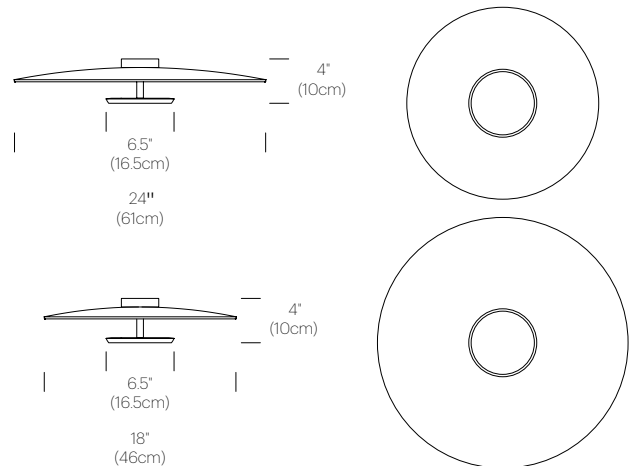

NOTES.

Additional finishes can be considered on volume orders