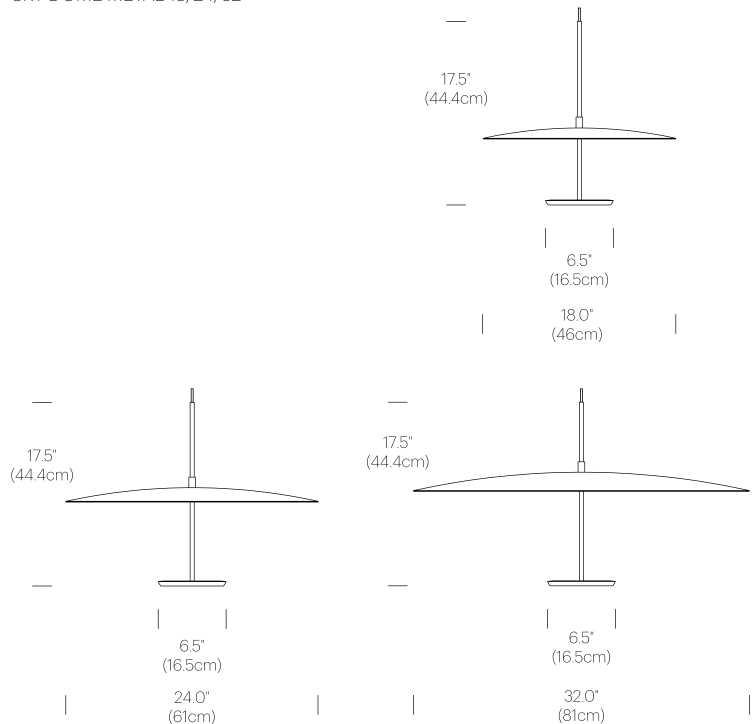

PACKAGING WEIGHT AND DIMENSIONS

Sky Solo:	3.1LBS	10" X 19" X 2.4"
(Lamp)	1.4KGS	26cm X 48cm X 6cm
Sky Dome Metal 18:	3.1LBS	21.3" X 20.4" X 2.9"
(Shade)	1.4KGS	54cm X 52cm X 7.3cm
Sky Dome Metal 24:	5.1LBS	27.1" X 26.4" X 3.25"
(Shade)	2.3KGS	69cm X 67cm X 8.2cm
Sky Dome Metal 32:	9.5LBS	35" X 34.8" X 3.9"
(Shade)	4.3KGS	89cm X 88cm X 10cm

WHITE

SATIN BRASS

MOSS

TAUPE

DIMENSIONS

SKY DOME METAL 18, 24, 32

SKY DOME WOOD

DESCRIPTION