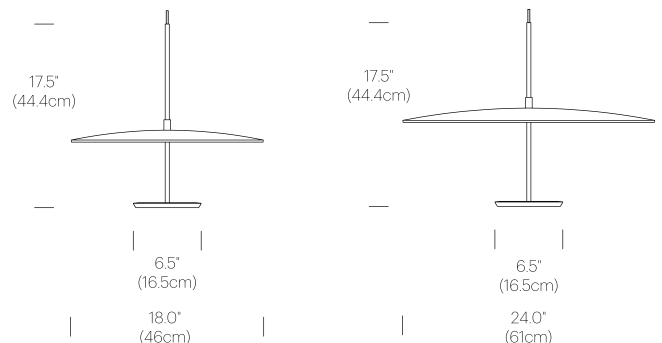

PACKAGING WEIGHT AND DIMENSIONS

Sky Solo:	3.1LBS	10" X 19" X 2.4"
(Lamp)	1.4KGS	26cm X 48cm X 6cm
Sky Dome Metal 18:	3.1LBS	21.3" X 20.4" X 2.9"
(Shade)	1.4KGS	54cm X 52cm X 7.3cm
Sky Dome Metal 24:	5.1LBS	27.1" X 26.4" X 3.25"
(Shade)	2.3KGS	69cm X 67cm X 8.2cm
Sky Dome Metal 32:	9.5LBS	35" X 34.8" X 3.9"
(Shade)	4.3KGS	89cm X 88cm X 10cm

PACKAGING WEIGHT AND DIMENSIONS

Sky Solo:	3.1LBS	10" X 19" X 2.4"
(Lamp)	1.4KGS	26cm X 48cm X 6cm
Sky Dome Wood 18:	3.3LBS	21.3" X 20.4" X 2.9"
(Shade)	1.4KGS	54cm X 52cm X 7.3cm
Sky Dome Wood 24:	5.5LBS	27.1" X 26.4" X 3.25"
(Shade)	2.5KGS	69cm X 67cm X 8.2cm

WHITE OAK

DIMENSIONS

SKY DOME WOOD 18, 24

SKY DOME FLUSH WOOD

DESCRIPTION

The Sky Collection is a modular pendant lighting system featuring multiple shade reflector solutions for various decorative and performance benefits. Sky Dome Flush is available in both spun aluminum and pressed wood shade reflectors that when combined with their powerful 2-sided LED light source gives the lamp a weightless appearance while providing unparalleled illumination in all directions. Sky Dome Wood combined form and function with unsurpassed quality and is available in 2 sizes : 18" (45.8cm) and 24" (61cm).