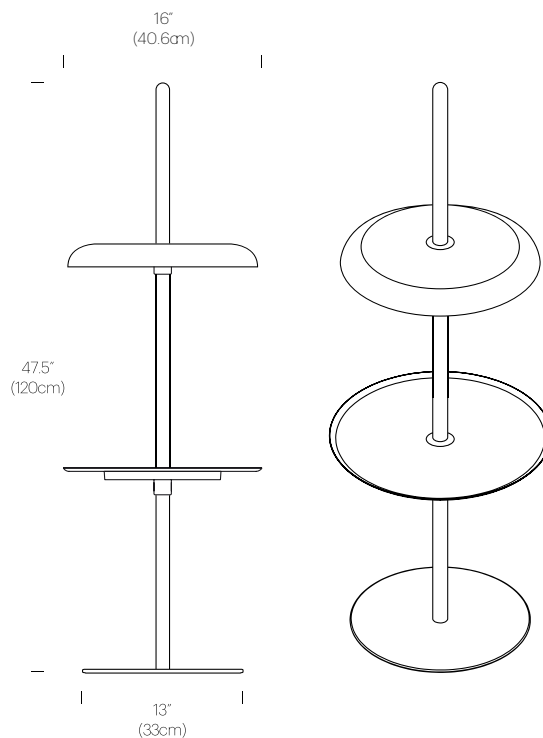

PACKAGING WEIGHTS AND DIMENSIONS

Nivél Floor	4.5LBS	17" X 18" X 5.25"
(Lamp, base and tray)	2KG	43cm X 46cm X 13cm
Nivél Floor	1.5LBS	2" X 2" X 50"
(Post)	.7KG	5cm X 5cm X 127cm

NOTES

Custom requests can be considered on volume orders

Nivél Floor	4.5LBS	17" X 18" X 5.25"
(Lamp, base and tray)	2KG	43cm X 46cm X 13cm

NOTES

Custom requests can be considered on volume orders

FINISHES

SHADE

BLACK

WHITE

TERRACOTTA

DIMENSIONS

NIVÉL FLOOR + PEDESTAL

NIVÉL TABLE

DESCRIPTION

At the intersection of functional lighting and furniture, you find Nivel. Nivel Table is an adjustable height portable light companion. Perfect for indoor or outdoor use, Nivel provides a totem to gather around. Portable and rechargeable, Nivel enables users to bring light to areas not serviced by power outlets. Its cleverly designed light module rests securely fastened around a solid wood post fastened to a powder-coated steel base for added footing. A soft ambient downward facing light panel completes the package, bringing an unobtrusive light source to your home or office space. The post is offered in both solid oak and walnut and can be paired with a powder-coated shade in white, terracotta, forest green, slate blue, espresso and textured black.

PACKAGING WEIGHTS AND DIMENSIONS

Nivel Table	4.5LBS	14" X 14" X 4"
(Lamp, base and tray)	2KG	35cm X 35cm X 10cm
Nivel Table	1.5LBS	2" X 2" X 24"
(Post)	.7KG	5cm X 5cm X 61cm

NOTES

Custom requests can be considered on volume orders