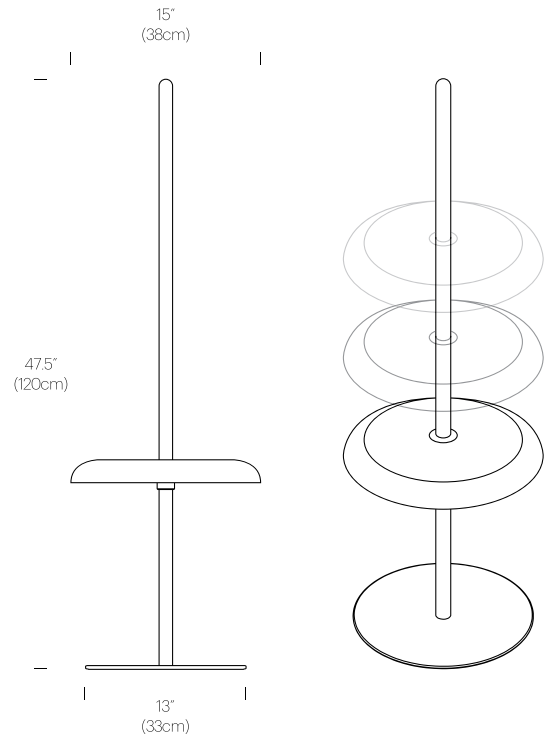

PACKAGING WEIGHTS AND DIMENSIONS

Nivél Floor	4.5LBS	17" X 18" X 5.25"
(Lamp, base and tray)	2KG	43cm X 46cm X 13cm
Nivél Floor	1.5LBS	2" X 2" X 50"
(Post)	.7KG	5cm X 5cm X 127cm

NOTES

Custom requests can be considered on volume orders

FOREST

SLATE BLUE

ESPRESSO

DIMENSIONS

NIVÉL FLOOR

NIVÉL FLOOR + PEDESTAL

DESCRIPTION

At the intersection of functional lighting and furniture, you find Nivél. Nivél Floor is an adjustable height portable floor lamp. Perfect for indoor or outdoor use, Nivél provides a totem to gather around. Portable and rechargeable, Nivél enables users to bring light to areas not serviced by power outlets. Its cleverly designed light module rests securely fastened around a solid wood post fastened to a powdercoated steel base for added footing. A soft ambient downward facing light panel completes the package, bringing an unobtrusive light source to your home or office space. The post is offered in both solid oak and walnut and can be paired with a powder-coated shade in white, terracotta, forrest green, slate blue, espresso and textured black.

SPECIFICATIONS

Voltage: 120-240V 50/60Hz
Power Consumption: 6W
Color Temperature: 2700-2200K (warm dim)
Luminosity: 350 Lumens
Luminaire Efficacy: 58 Lumens/Watt
Color Rendition Index: 95 CRI
Cord length 9' (2.7m)
8 hr charge time (using included 10W power plug)
IP54 damp rated

Nivél Floor	4.5LBS	17" X 18" X 5.25"
(Lamp, base and tray)	2KG	43cm X 46cm X 13cm

NOTES

Custom requests can be considered on volume orders

FINISHES

SHADE

BLACK

WHITE

TERRACOTTA