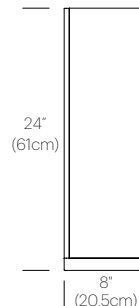

SPECIFICATIONS

Voltage: 120V or 240V

Cable length: 6' (182cm)

CERTIFICATIONS

UL listed components

FINISHES

CLEAR/
WHITE

DIMENSIONS

CORTINA 24

PRODUCT CODES

Cortina 24: CORT 24

PACKAGING WEIGHT AND DIMENSIONS

Cortina 24: 14LBS 13.5" X 10" X 4.5"
6.4KGS 34cm X 25cm X 11cm

NOTES

Floor mounting solutions available upon request

Custom requests can be considered on volume orders