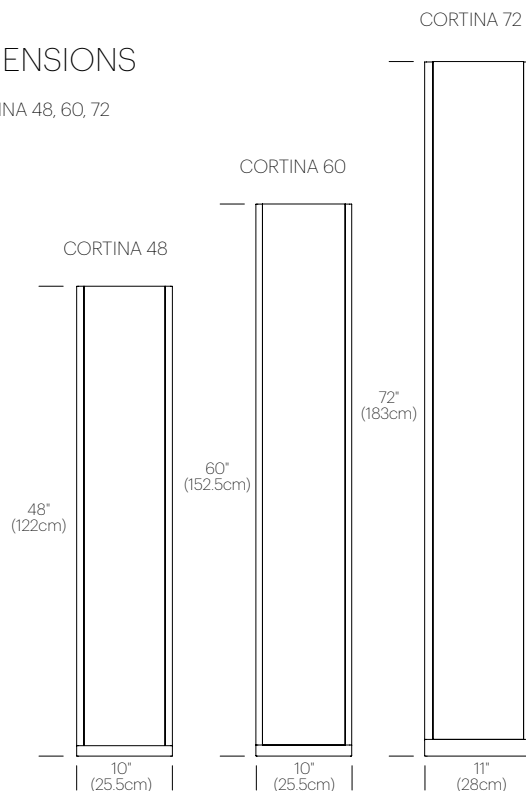

SPECIFICATIONS

Voltage: 120V or 240V

Cable length: 6' (182cm)

CERTIFICATIONS

UL listed components

FINISHES

CLEAR/
WHITE

DIMENSIONS

CORTINA 24

PRODUCT CODES

Cortina 24: CORT 24

PACKAGING WEIGHT AND DIMENSIONS

Cortina 24: 14LBS 13.5" X 10" X 4.5"
6.4KGS 34cm X 25cm X 11cm

NOTES

Floor mounting solutions available upon request

Custom requests can be considered on volume orders

CORTINA 48, 60, 72

PRODUCT CODES

Cortina 48:	CORT 48
Cortina 60:	CORT 60
Cortina 72:	CORT 72

PACKAGING WEIGHT AND DIMENSIONS

Cortina 48:	24.6LBS	58" X 13" X 6.5"
	11.2KGS	147cm X 33cm X 17cm
Cortina 60:	25LBS	68" X 3" X 6.5"
	11.3KGS	173cm X 8cm X 17cm
Cortina 72:	44LBS	82.5" X 14" X 7.5"
	20KGS	210cm X 36cm X 19cm