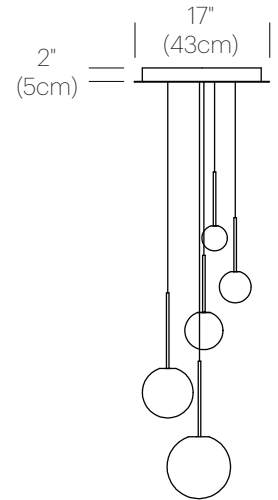

BOLA SPHERE PENDANT

DESCRIPTION

The Bola Sphere pendant is the basic foundation of the Bola Collection, featuring an elemental interplay between post and sphere. Its seductive opal blown glass shade is available in 6 distinct sizes (4" (10cm), 5" (13cm), 6" (15cm), 8" (20cm), 10" (25.4cm), and 12" (30.5cm)) paired with a chromated stainless steel post in chrome, brass, rose gold, gunmetal, and matte black with mating canopies. Bola Sphere is also available in exquisite chandelier groupings that allow mixing of globe sizes for stunning displays in any residential, contract or hospitality settings alike.

MATTE BLACK

DIMENSIONS

BOLA SPHERE FLUSH 4, 5, 6, 8, 10, 12

BOLA SPHERE CHANDELIER

DESCRIPTION

The Bola Sphere pendant chandelier is the basic foundation of the Bola Collection, featuring an elemental interplay between post and sphere. Its seductive opal blown glass shade is available 6 distinct sizes (4" (10cm), 5" (13cm), 6" (15cm), 8" (20cm), 10" (25.5cm), and 12" (30.5cm) paired with a chromated stainless steel post in chrome, brass, rose gold, gunmetal, and matte black. Two sizes of canopy are available to accommodate. Bola Sphere is also available in exquisite Chandelier groupings that allow mixing of globe sizes for stunning displays in any residential, contract or hospitality setting alike.

CHANDELIER CANOPY 17", 26"

CHANDELIER CANOPY 17"

17"
(43cm)

CHANDELIER CANOPY 26"

26"
(66cm)

DIMENSIONS

BOLA SPHERE 4, 5, 6, 8, 10, 12

BOLA SPHERE CHANDELIER
5, 6, 8

BOLA SPHERE CHANDELIER
6, 8, 10

BOLA SPHERE CHANDELIER
8, 10, 12

BOLA SPHERE CHANDELIER
5, 6, 8, 10

BOLA SPHERE CHANDELIER
6, 8, 10, 12

BOLA SPHERE CHANDELIER
4, 5, 6, 8, 10

BOLA SPHERE CHANDELIER
5, 6, 8, 10, 12