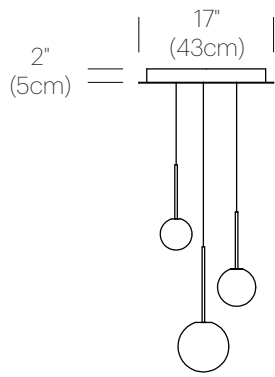

MATTE BLACK

DIMENSIONS

BOLA SPHERE FLUSH 4, 5, 6, 8, 10, 12

BOLA SPHERE CHANDELIER

DESCRIPTION

The Bola Sphere pendant chandelier is the basic foundation of the Bola Collection, featuring an elemental interplay between post and sphere. Its seductive opal blown glass shade is available 6 distinct sizes (4" (10cm), 5" (13cm), 6" (15cm), 8" (20cm), 10" (25.5cm), and 12" (30.5cm) paired with a chromated stainless steel post in chrome, brass, rose gold, gunmetal, and matte black. Two sizes of canopy are available to accommodate. Bola Sphere is also available in exquisite Chandelier groupings that allow mixing of globe sizes for stunning displays in any residential, contract or hospitality setting alike.

Chandelier canopy 17": 15LBS 22" X 22" X 6"
6.8KGS 56cm X 56cm X 15cm

Chandelier canopy 26": 30LBS 32" X 32" X 6"
13.6KGS 81cm X 81cm X 15cm

NOTES

Custom requests can be considered on volume orders

DIMENSIONS

CHANDELIER CANOPY 17", 26"

CHANDELIER CANOPY 17"

17"
(43cm)

CHANDELIER CANOPY 26"

26"
(66cm)

DIMENSIONS

BOLA SPHERE 4, 5, 6, 8, 10, 12

BOLA SPHERE CHANDELIER
5, 6, 8