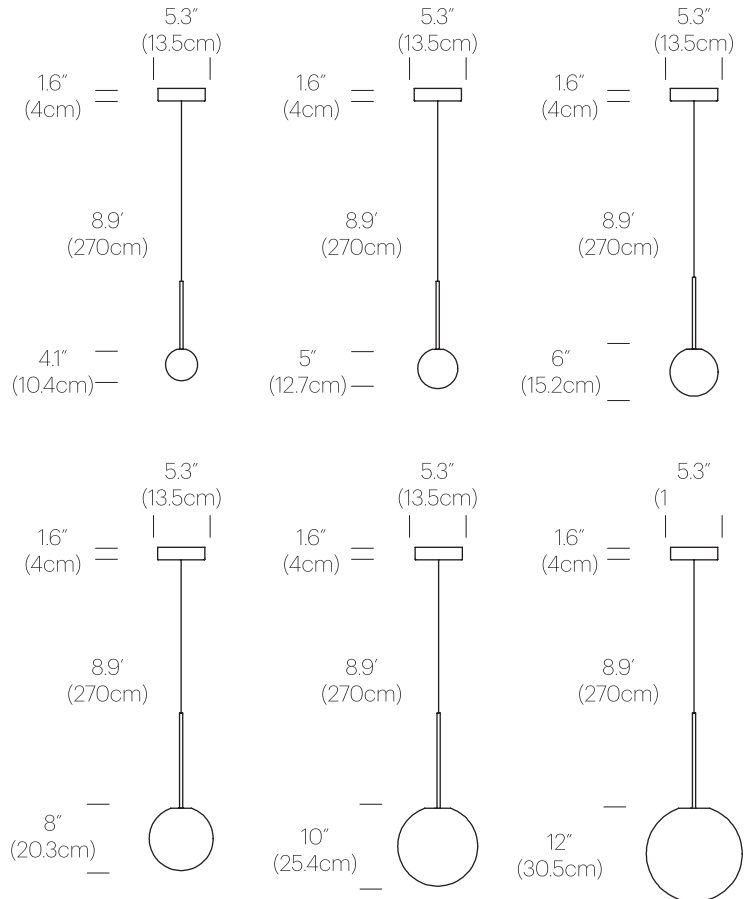

DIMENSIONS

BOLA SPHERE 4, 5, 6, 8, 10, 12