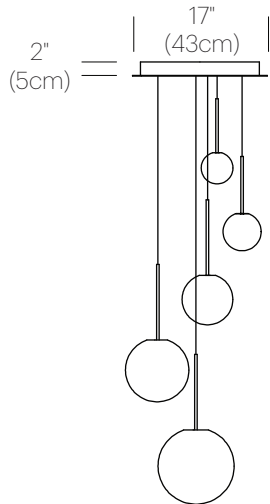

MATTE BLACK

DIMENSIONS

BOLA SPHERE FLUSH 4, 5, 6, 8, 10, 12

BOLA SPHERE CHANDELIER

DESCRIPTION

The Bola Sphere pendant chandelier is the basic foundation of the Bola Collection, featuring an elemental interplay between post and sphere. Its seductive opal blown glass shade is available 6 distinct sizes (4" (10cm), 5" (13cm), 6" (15cm), 8" (20cm), 10" (25.5cm), and 12" (30.5cm) paired with a chromated stainless steel post in chrome, brass, rose gold, gunmetal, and matte black. Two sizes of canopy are available to accommodate. Bola Sphere is also available in exquisite Chandelier groupings that allow mixing of globe sizes for stunning displays in any residential, contract or hospitality setting alike.

Chandelier canopy 17": 15LBS 22" X 22" X 6"
6.8KGS 56cm X 56cm X 15cm

Chandelier canopy 26": 30LBS 32" X 32" X 6"
13.6KGS 81cm X 81cm X 15cm

NOTES

Custom requests can be considered on volume orders

DIMENSIONS

CHANDELIER CANOPY 17", 26"

CHANDELIER CANOPY 17"

17"
(43cm)

CHANDELIER CANOPY 26"

26"
(66cm)

DIMENSIONS

BOLA SPHERE 4, 5, 6, 8, 10, 12

BOLA SPHERE CHANDELIER
5, 6, 8

BOLA SPHERE CHANDELIER
6, 8, 10

BOLA SPHERE CHANDELIER
8, 10, 12

BOLA SPHERE CHANDELIER
5, 6, 8, 10

BOLA SPHERE CHANDELIER
6, 8, 10, 12

BOLA SPHERE CHANDELIER
4, 5, 6, 8, 10

BOLA SPHERE CHANDELIER
5, 6, 8, 10, 12