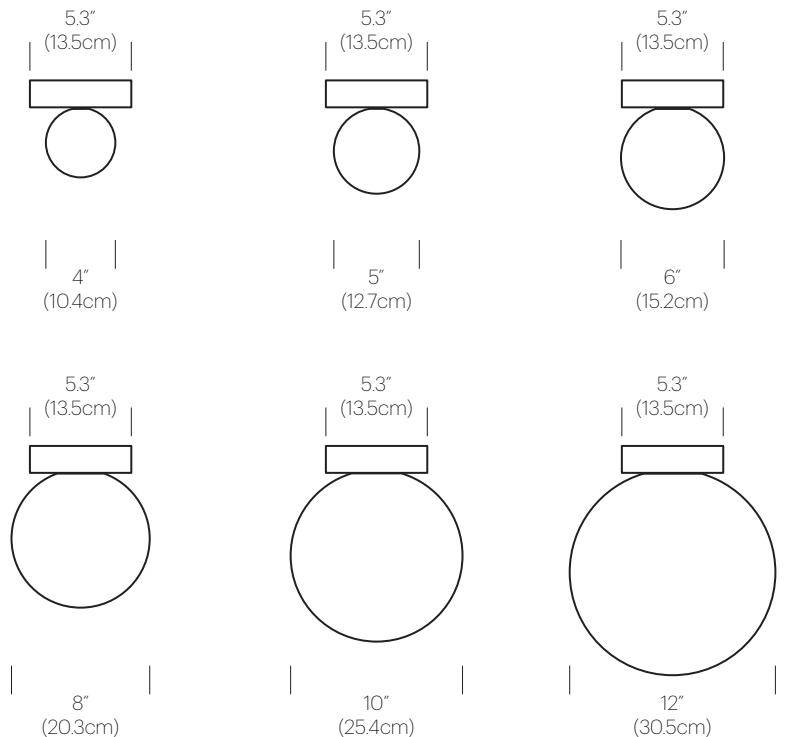

DESCRIPTION

The Bola Sphere is the basic foundation of the Bola Collection, featuring an elemental interplay between canopy and sphere. Its seductive opal blown glass shade is available in 6 distinct sizes: 4" (10cm), 5" (13cm), 6" (15cm), 8" (20cm), 10" (25.5cm), and 12" (30.5cm) paired with a stainless steel canopy in chrome, brass, matte black and white finishes. Lamps can be grouped in multi-axis configurations and sizes to provide delightful dots of illumination throughout any space. Bola Sphere Flush will be available August 1, 2023

PACKAGING WEIGHT AND DIMENSIONS

Bola Sphere 4	2.6LBS 1.2KG	10" X 9" X 8.5" 25cm X 23cm X 22cm
Bola Sphere 5	3LBS 1.4KG	10" X 9" X 8.5" 25cm X 23cm X 22cm
Bola Sphere 6	3.5LBS 1.6KG	11.5" X 9" X 10.5" 29cm X 23cm X 27cm
Bola Sphere 8	5LBS 2.28KG	12" X 12" X 12.25" 30cm X 30cm X 31cm
Bola Sphere 10	5.5LBS 2.5KG	14" X 14" X 16.5" 36cm X 36cm X 42cm
Bola Sphere 12	7.2LBS 3.3KG	18" X 18" X 18" 46cm X 46cm X 46cm

MATTE BLACK

DIMENSIONS

BOLA SPHERE FLUSH 4, 5, 6, 8, 10, 12

BOLA SPHERE CHANDELIER

DESCRIPTION

The Bola Sphere pendant chandelier is the basic foundation of the Bola Collection, featuring an elemental interplay between post and sphere. Its seductive opal blown glass shade is available 6 distinct sizes (4" (10cm), 5" (13cm), 6" (15cm), 8" (20cm), 10" (25.5cm), and 12" (30.5cm) paired with a chromated stainless steel post in chrome, brass, rose gold, gunmetal, and matte black. Two sizes of canopy are available to accommodate. Bola Sphere is also available in exquisite Chandelier groupings that allow mixing of globe sizes for stunning displays in any residential, contract or hospitality setting alike.

CHANDELIER CANOPY 17", 26"

CHANDELIER CANOPY 17"

17"
(43cm)

CHANDELIER CANOPY 26"

26"
(66cm)

DIMENSIONS

BOLA SPHERE 4, 5, 6, 8, 10, 12

BOLA SPHERE CHANDELIER
5, 6, 8