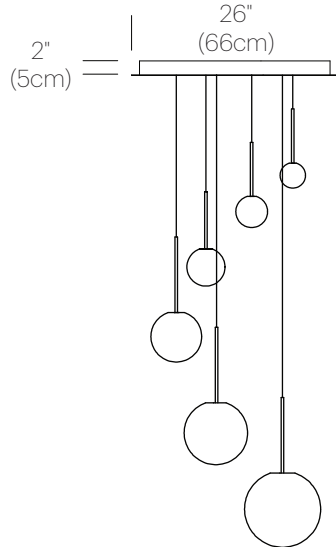

BOLA SPHERE CHANDELIER
4, 5, 6, 8, 10, 12