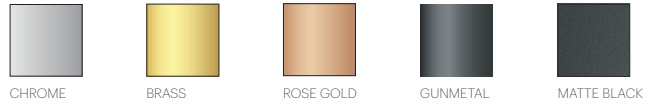

NOTES

3000K and 2700K CCT Models Available Upon Request.
Custom requests can be considered on volume orders

Pablo

FINISHES

BOLA SPHERE

DIMENSIONS

BOLA SPHERE 4, 5, 6, 8, 10, 12

BOLA SPHERE FLUSH

DESCRIPTION

The Bola Sphere is the basic foundation of the Bola Collection, featuring an elemental interplay between canopy and sphere. Its seductive opal blown glass shade is available in 6 distinct sizes: 4" (10cm), 5" (13cm), 6" (15cm), 8" (20cm), 10" (25.5cm), and 12" (30.5cm) paired with a stainless steel canopy in chrome, brass, matte black and white finishes. Lamps can be grouped in multi-axis configurations and sizes to provide delightful dots of illumination throughout any space. Bola Sphere Flush will be available August 1, 2023