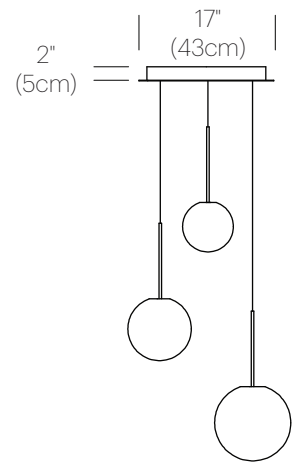

BOLA SPHERE CHANDELIER
8, 10, 12