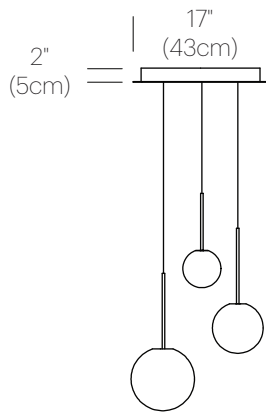

BOLA SPHERE CHANDELIER
6, 8, 10