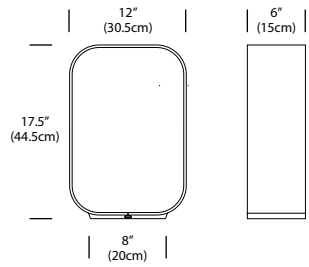

DIMENSIONS

CONTOUR TABLE SM