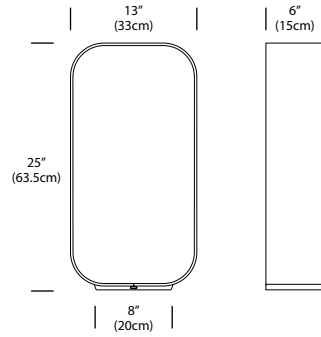

CONTOUR TABLE LG