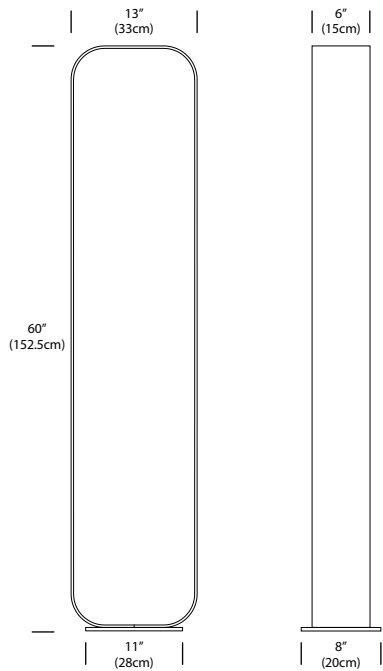

SPECIFICATIONS

- Voltage: 120-240V 60Hz
- Power consumption: 9W (Table) 16.5W (Floor)
- Color temperature: 3000K
- Luminosity: 780(TBL) 1800(FLR) Lumens
- Luminaire efficacy: 84(TBL) 109(FLR) Lumens/Watt
- Color Rendition Index: 90+ CRI
- 50K hour lifespan
- Table cord length: 8' (244cm)
- Floor cord length: 9' (274cm)
- Global multi-plug adapter available
- Certifications: ETL, CE, RoHS
- Patent pending

DIMENSIONS

CONTOUR TABLE SM

CONTOUR TABLE LG

CONTOUR FLOOR

FINISH OPTIONS

Graphite/
Coal

Graphite/
White Oak

Graphite/
Walnut