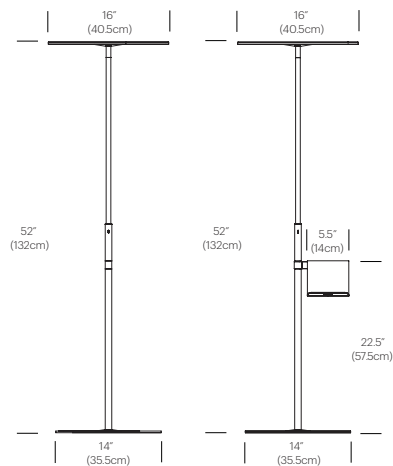

CIRCA FLOOR