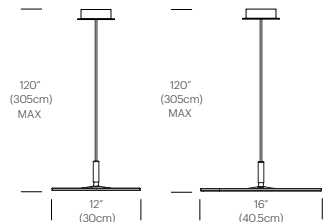

CIRCA PENDANT

Pablo

888 MARIN STREET SAN FRANCISCO, CA 94124

CIRCA PABLODESIGNS.COM

T +1 415 865 5000 INFO@PABLODESIGNS.COM 12.2014 © 2014 3