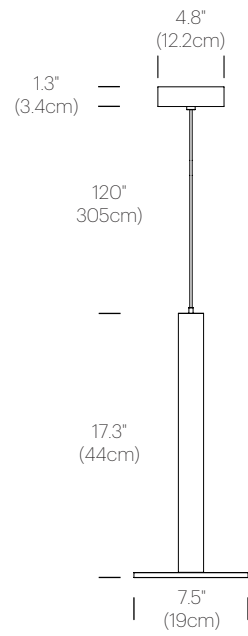

DESIGNER

Pablo Studio 2018

MATERIALS

- Aluminum
- Polycarbonate lens

FEATURES

- Energy efficient flat panel technology
- Fully dimmable
- Glare-free illumination

SPECIFICATIONS

- Voltage: 120V, 240V, or 277V 50/60Hz
- Power Consumption: 18W
- Color Temperature: 2700K
- Luminosity: 1200 Lumens
- Luminaire efficacy: 58 Lumens/Watt
- Color Rendition Index: 91 CRI
- 50K hour lifespan
- Cable Length: 10' (3m) (Adjustable height)

MODELS

- Cielo XL

DIMENSIONS

CIELO XL

FINISH OPTIONS

CIELO XL

Satin

Polished