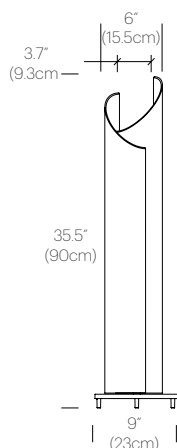

FINISHES

DIMENSIONS

VELLA TABLE