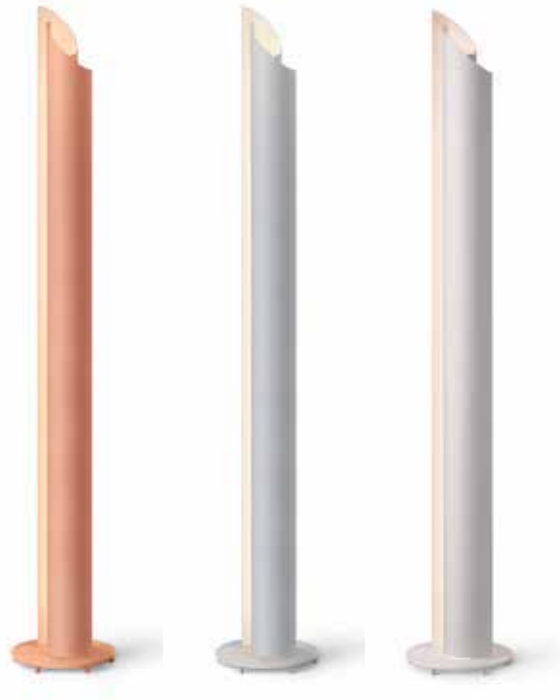

VELLA FLOOR

DESCRIPTION

The new Vella series is a dynamic family of luminaires designed to be completely adjustable via two independently swiveling louvers, inviting the user to sculpt light and shadow. Vella's sweeping curved aluminum form subtly captures and releases light from within to wash wall and floor, creating just the right mood in any room. The lamp employs state-of-the-art, warm-white LED technology, with full range dimming capabilities. Both sophisticated and playful, Vella is suited to perfectly complement all indoor environments.

FIXTURE TYPE

Floor

LIGHT SOURCE

(120x) High-output LED array

PRODUCT CODES

Vella Floor White	VELL FLR WHT
Vella Floor Dove Grey	VELL FLR WHT
Vella Floor Clay	VELL FLR CLY

LIGHT CONTROL

In line dimmer switch

FEATURES

360 degree rotation on base
2 independently movable louvers

SPECIFICATIONS

Voltage: 120 or 220V
Power consumption: 20W
Color temperature: 2700K
Luminosity: 1600 Lumens
Luminaire efficacy: 80 Lumens/Watt
Cord length: 8' (244cm)
1 year warranty
Patent pending
Design: John August

CERTIFICATIONS

ETL, CE, RoHS

PACKAGING WEIGHT AND DIMENSIONS

Vella Floor:	36.4LBS	76" X 15.2" X 13.6"
	16.5KGS	193cm X 38.6cm X 34.5cm

NOTES

Custom requests can be considered on volume orders