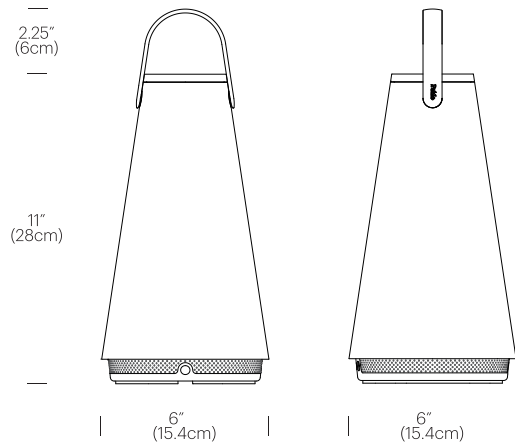

SPECIFICATIONS

- Voltage: 100/240V 50/60Hz
- Power consumption: 4.5W (light)
12W MAX (speakers)
- Color temperature: 2000-2700K
- Luminosity: 190 Lumens MAX
- Luminaire efficacy: 42 Lumens/Watt
- Charging time: Up to 3.5 hours
- Battery life: Up to 8 hours
- Weight: 2.85 lbs. (1.30 kg)
- Power cord length: 6' (183cm)
- Global multi-plug adapter available
- Certifications: TUV, CE, FCC, RoHS
- Patent pending

Pablo[®]

DIMENSIONS

UMA

FINISH OPTIONS

LEATHER STRAP COLORS

NOTE: UMA SHIPS WITH BOTH A TAN AND A GREY LEATHER STRAP

TAN

GREY