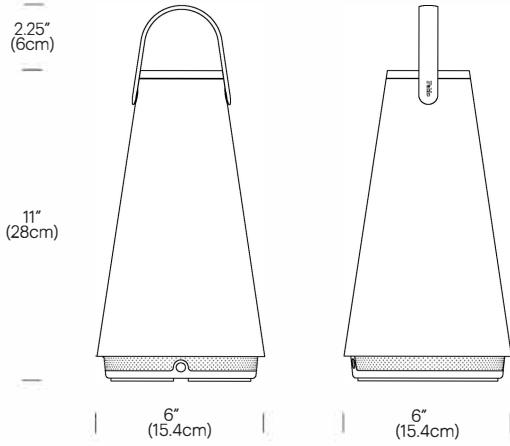

DIMENSIONS

UMA

FINISH OPTIONS

LEATHER STRAP COLORS

NOTE: UMA SHIPS WITH BOTH A TAN AND A GREY LEATHER STRAP

BASE AND TOP RING FINISH

Pablo®

888 MARIN STREET SAN FRANCISCO CA 94124
PABLODESIGNS.COM