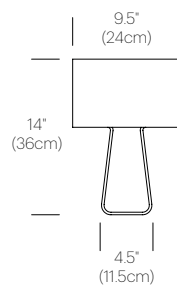

CERTIFICATIONS

UL listed components

PACKAGING WEIGHT AND DIMENSIONS

TT 14:	3.55LBS	16" X 11" X 5.5"
	1.6KGS	41cm X 28cm X 14cm
TT 21:	9.45LBS	23" X 16" X 8"
	4.3KGS	58cm X 41cm X 20cm
TT 27:	18.6LBS	29" X 21" X 12.5"
	8.4KGS	74cm X 53cm X 32cm

CERTIFICATIONS

UL listed components

PACKAGING WEIGHT AND DIMENSIONS

TT 14:	3.55LBS	16" X 11" X 5.5"
	1.6KGS	41cm X 28cm X 14cm

NOTES

Custom requests can be considered on volume orders

FINISHES

WHITE/
GREEN

WHITE/
HOT PINK

WHITE/
YELLOW

WHITE/
SKY BLUE

WHITE/
COBALT

WHITE/
RUBY RED

DIMENSIONS

TUBE TOP COLOR

TUBE TOP FLOOR

CERTIFICATIONS

UL listed components

PACKAGING WEIGHT AND DIMENSIONS

TT 60:	47.25LBS	63" X 20" X 12"
	21.4KGS	160cm X 51cm X 30cm

NOTES

Custom requests can be considered on volume orders

FINISHES

WHITE/
CLEAR