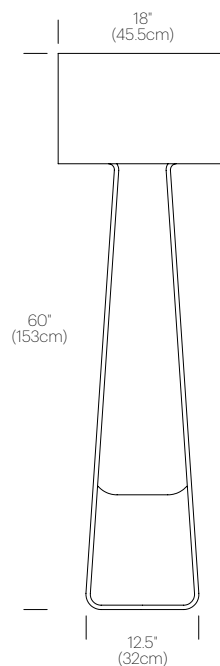

CERTIFICATIONS

UL listed components

PACKAGING WEIGHT AND DIMENSIONS

TT 14:	3.55LBS	16" X 11" X 5.5"
	1.6KGS	41cm X 28cm X 14cm

NOTES

Custom requests can be considered on volume orders

FINISHES

WHITE/
GREEN

CERTIFICATIONS

UL listed components

PACKAGING WEIGHT AND DIMENSIONS

TT 60:	47.25LBS	63" X 20" X 12"
	21.4KGS	160cm X 51cm X 30cm

NOTES

Custom requests can be considered on volume orders

FINISHES

WHITE/
CLEAR

WHITE/
CHARCOAL

CHARCOAL/
CHARCOAL

SILVER/
CLEAR

DIMENSIONS

TUBE TOP 60

TUBE TOP PENDANT

DESCRIPTION

Tube Top is newly reborn as a suspension lamp, fusing its brilliant transparent acrylic surfaces with a soft and diffused fabric shade held in tension. Tube Top Pendant is a minimalist statement in form and proportion providing remarkable and fully dimmable illumination for home and contract applications. Lamps can be hung individually or in multiples.

PACKAGING WEIGHT AND DIMENSIONS

TTP 7:	5.5LBS	16" X 10.5" X 9.5"
	2.5KGS	41cm X 27cm X 24cm
TTP 14:	9.45LBS	21" X 12.5" X 19"
	4.3KGS	53cm X 32cm X 48cm
TTP 18:	12.85LBS	21" X 12.5" X 19"
	5.8KGS	53cm X 32cm X 48cm
TTP 36:	20LBS	38" X 11.5" X 15.5"
	9.1KGS	97cm X 29cm X 39cm