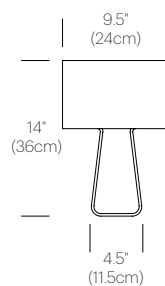

CERTIFICATIONS

UL listed components

PACKAGING WEIGHT AND DIMENSIONS

TT 14:	3.55LBS	16" X 11" X 5.5"
	1.6KGS	41cm X 28cm X 14cm
TT 21:	9.45LBS	23" X 16" X 8"
	4.3KGS	58cm X 41cm X 20cm
TT 27:	18.6LBS	29" X 21" X 12.5"
	8.4KGS	74cm X 53cm X 32cm

NOTES

Custom requests can be considered on volume orders

FINISHES

DIMENSIONS

TUBE TOP 14

TUBE TOP 21

TUBE TOP 27

TUBE TOP COLORS

CERTIFICATIONS

UL listed components

PACKAGING WEIGHT AND DIMENSIONS

TT 14:	3.55LBS	16" X 11" X 5.5"
	1.6KGS	41cm X 28cm X 14cm

NOTES

Custom requests can be considered on volume orders

FINISHES

WHITE/
GREEN

PACKAGING WEIGHT AND DIMENSIONS

TTP 7:	5.5LBS	16" X 10.5" X 9.5"
	2.5KGS	41cm X 27cm X 24cm
TTP 14:	9.45LBS	21" X 12.5" X 19"
	4.3KGS	53cm X 32cm X 48cm
TTP 18:	12.85LBS	21" X 12.5" X 19"
	5.8KGS	53cm X 32cm X 48cm
TTP 36:	20LBS	38" X 11.5" X 15.5"
	9.1KGS	97cm X 29cm X 39cm