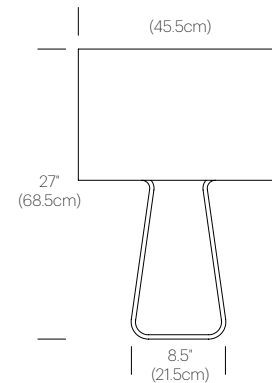

CERTIFICATIONS

UL listed components

PACKAGING WEIGHT AND DIMENSIONS

TT 14:	3.55LBS	16" X 11" X 5.5"
	1.6KGS	41cm X 28cm X 14cm
TT 21:	9.45LBS	23" X 16" X 8"
	4.3KGS	58cm X 41cm X 20cm
TT 27:	18.6LBS	29" X 21" X 12.5"
	8.4KGS	74cm X 53cm X 32cm

NOTES

Custom requests can be considered on volume orders

FINISHES

DIMENSIONS

TUBE TOP 14

TUBE TOP 21

TUBE TOP 27

TUBE TOP COLORS

CERTIFICATIONS

UL listed components

PACKAGING WEIGHT AND DIMENSIONS

TT 14:	3.55LBS	16" X 11" X 5.5"
	1.6KGS	41cm X 28cm X 14cm

NOTES

Custom requests can be considered on volume orders

FINISHES

WHITE/
GREEN

PACKAGING WEIGHT AND DIMENSIONS

TTP 7:	5.5LBS	16" X 10.5" X 9.5"
	2.5KGS	41cm X 27cm X 24cm
TTP 14:	9.45LBS	21" X 12.5" X 19"
	4.3KGS	53cm X 32cm X 48cm
TTP 18:	12.85LBS	21" X 12.5" X 19"
	5.8KGS	53cm X 32cm X 48cm
TTP 36:	20LBS	38" X 11.5" X 15.5"
	9.1KGS	97cm X 29cm X 39cm