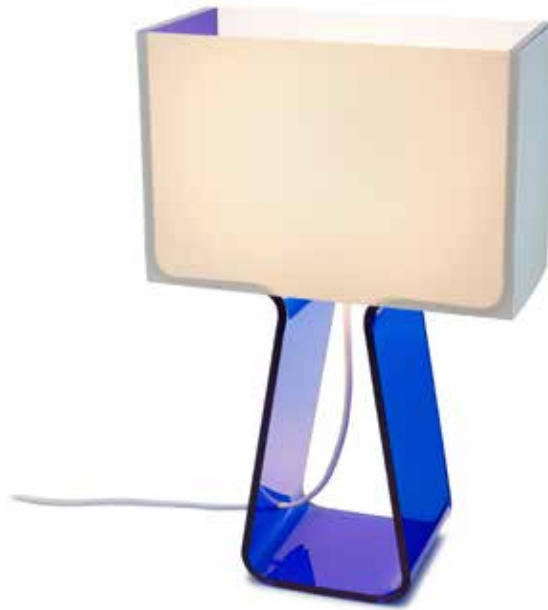

TUBE TOP COLORS

DESCRIPTION

A minimalist statement in form and proportion, Tube Top combines a transparent formed acrylic base to support its elegant mesh fabric shade in tension, steering away from conventional modes of construction. Its lightweight shade appears to float freely, gently tethered by its fabric cord.

FIXTURE TYPE

Table

LIGHT SOURCE

TT C: (1x) E12 60W G16.5 White

PRODUCT CODES

Tube Top (Yellow):	TT 14 YEL
Tube Top (Bright Green):	TT 14 GRN
Tube Top (Ruby Red):	TT 14 RED
Tube Top (Hot Pink):	TT 14 PIN
Tube Top (Sky Blue):	TT 14 SKY
Tube Top (Cobalt Blue):	TT 14 BLU

LIGHT CONTROL

Full range dim (In-line rotary dimmer)

FEATURES

Full-range dimmer

SPECIFICATIONS

Voltage: 120 or 220V

Cord length: 6' (182cm)

1 year warranty

CERTIFICATIONS

UL listed components

PACKAGING WEIGHT AND DIMENSIONS

TT 14:	3.55LBS	16" X 11" X 5.5"
	1.6KGS	41cm X 28cm X 14cm

NOTES

Custom requests can be considered on volume orders

FINISHES

WHITE/
GREEN

WHITE/
HOT PINK

WHITE/
YELLOW

WHITE/
SKY BLUE

WHITE/
COBALT

WHITE/
RUBY RED

DIMENSIONS

TUBE TOP COLOR