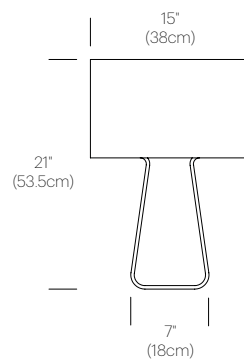

CERTIFICATIONS

UL listed components

PACKAGING WEIGHT AND DIMENSIONS

TT 14:	3.55LBS	16" X 11" X 5.5"
	1.6KGS	41cm X 28cm X 14cm
TT 21:	9.45LBS	23" X 16" X 8"
	4.3KGS	58cm X 41cm X 20cm
TT 27:	18.6LBS	29" X 21" X 12.5"
	8.4KGS	74cm X 53cm X 32cm

NOTES

Custom requests can be considered on volume orders

FINISHES

DIMENSIONS

TUBE TOP 14

TUBE TOP 21

TUBE TOP 27

TUBE TOP COLORS

CERTIFICATIONS

UL listed components

PACKAGING WEIGHT AND DIMENSIONS

TT 14:	3.55LBS	16" X 11" X 5.5"
	1.6KGS	41cm X 28cm X 14cm

NOTES

Custom requests can be considered on volume orders

FINISHES

WHITE/
GREEN

PACKAGING WEIGHT AND DIMENSIONS

TTP 7:	5.5LBS	16" X 10.5" X 9.5"
	2.5KGS	41cm X 27cm X 24cm
TTP 14:	9.45LBS	21" X 12.5" X 19"
	4.3KGS	53cm X 32cm X 48cm
TTP 18:	12.85LBS	21" X 12.5" X 19"
	5.8KGS	53cm X 32cm X 48cm
TTP 36:	20LBS	38" X 11.5" X 15.5"
	9.1KGS	97cm X 29cm X 39cm