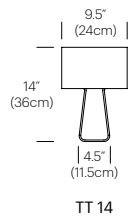

BULB TYPE

- TT 14: (1x) G16 (60W) Glossy White
- TT 21: (2x) BT-15 (60W) Soft White
- TT 27: (2x) BT-15 (100W) Soft White
- TT 60: (2x) BT-15 (100W) Soft White

DIMENSIONS

- TT 14: 14"H X 9.5"W X 4.5"D
- TT 21: 21"H X 14.5"W X 6.5"D
- TT 27: 27"H X 18"W X 9"D
- TT 60: 60"H X 18"W X 9"D

BULB TYPE

- TT 14: (1x) E12 60W G16.5 White

DIMENSIONS

- TT 14: 14"H X 9.5"W X 4.5"D

PENDANT

DESCRIPTION

Tube Top is newly reborn as a suspension lamp, fusing its brilliant transparent acrylic surfaces with a soft and diffused fabric shade held in tension. Tube Top Pendant is a minimalist statement in form and proportion providing remarkable and fully dimmable illumination for home and contract applications. Lamps can be hung individually or in multiples.

BULB TYPE

- TTP 7: (1x) E26-60W BT-15 White bulb
- TTP 14: (2x) E26-60W BT-15 White bulb
- TTP 18: (2x) E26-100W- BT-15 White bulb
- TTP 36: (4x) E26-100W-BT-15 White bulb

DIMENSIONS

TTP 7: 7"W X 12"H X 6.5"D

TTP 14: 14"W X 12"H X 6.5"D

TTP 18: 18"W X 15"H X 9"D

TTP 36: 36"W X 12"H X 8"D

DIMENSIONS

TUBE TOP PENDANT

TUBE TOP

TUBE TOP COLORS

FINISH OPTIONS