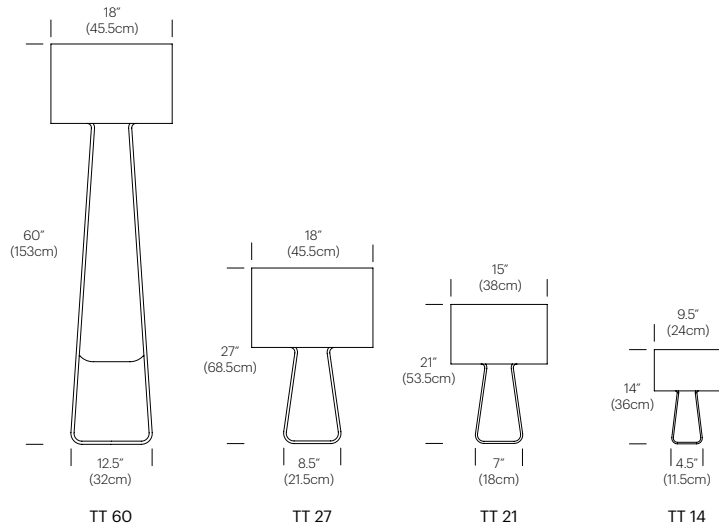

BULB TYPE

- TT 14: (1x) E12 60W G16.5 White

DIMENSIONS

- TT 14: 14"H X 9.5"W X 4.5"D

PENDANT

DESCRIPTION

Tube Top is newly reborn as a suspension lamp, fusing its brilliant transparent acrylic surfaces with a soft and diffused fabric shade held in tension. Tube Top Pendant is a minimalist statement in form and proportion providing remarkable and fully dimmable illumination for home and contract applications. Lamps can be hung individually or in multiples.

DESIGNER

Peter Stathis 2011

MATERIALS

- Polyester mesh shade
- Acrylic
- Nickel-chrome steel hardware
- Fabric cord

FEATURES

- Full range dim
- Easy assembly cable system

SPECIFICATIONS

- 120V
- Cord length: 8' (244cm)
- 1 year warranty
- Certifications: UL listed components

BULB TYPE

- TTP 7: (1x) E26-60W BT-15 White bulb
- TTP 14: (2x) E26-60W BT-15 White bulb
- TTP 18: (2x) E26-100W- BT-15 White bulb
- TTP 36: (4x) E26-100W-BT-15 White bulb

DIMENSIONS

TTP 7: 7"W X 12"H X 6.5"D

TTP 14: 14"W X 12"H X 6.5"D

TTP 18: 18"W X 15"H X 9"D

TTP 36: 36"W X 12"H X 8"D

DIMENSIONS

TUBE TOP PENDANT

TUBE TOP

TUBE TOP COLORS

FINISH OPTIONS