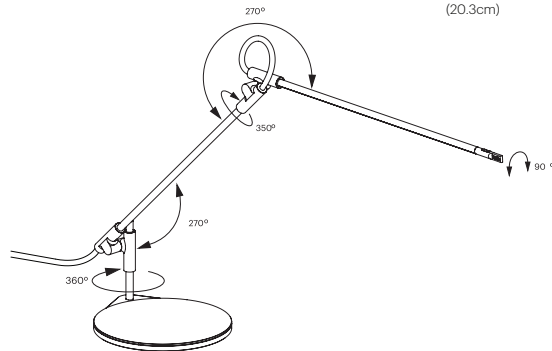

Charcoal

DIMENSIONS

SUPERLIGHT TABLE

SUPERLIGHT FLOOR

ALSO AVAILABLE AS:

WALL MOUNT
GROMMET
CLAMP

Pablo®

PABLO USA

SUPERLIGHT

DESCRIPTION

Superlight is a task light reduced to its essence. A gestural line in space resulting in a precise yet animated structure, seemingly defying gravity with its weightless appearance. Its unique joints offer a full 3-axis range of motion, allowing Superlight to achieve fluid, sweeping movement in every direction providing warm, glare-free LED light exactly where you need it. The Superlight family includes desk, floor, wall, clamp and grommet-mounted fixtures.