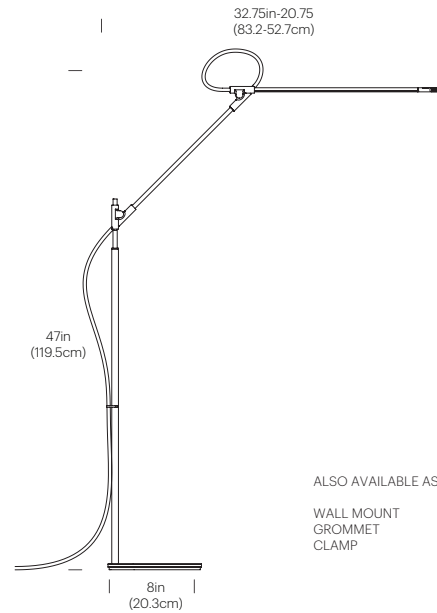

Charcoal

DIMENSIONS

SUPERLIGHT TABLE

SUPERLIGHT FLOOR

ALSO AVAILABLE AS:

WALL MOUNT
GROMMET
CLAMP

Pablo®

PABLO USA

SUPERLIGHT

DESCRIPTION

Superlight is a task light reduced to its essence. A gestural line in space resulting in a precise yet animated structure, seemingly defying gravity with its weightless appearance. Its unique joints offer a full 3-axis range of motion, allowing Superlight to achieve fluid, sweeping movement in every direction providing warm, glare-free LED light exactly where you need it. The Superlight family includes desk, floor, wall, clamp and grommet-mounted fixtures.

FEATURES

- Full-range dimming
- Ships flat-packed
- Advanced LED array eliminates multiple shadows
- Ultra-light, minimal frame
- 6-hour energy saving auto-off timer

SPECIFICATIONS

- Power Consumption: 8.6 Watts
- Luminosity: 700lm
- Color Temperature: 3000K
- CRI: 85+