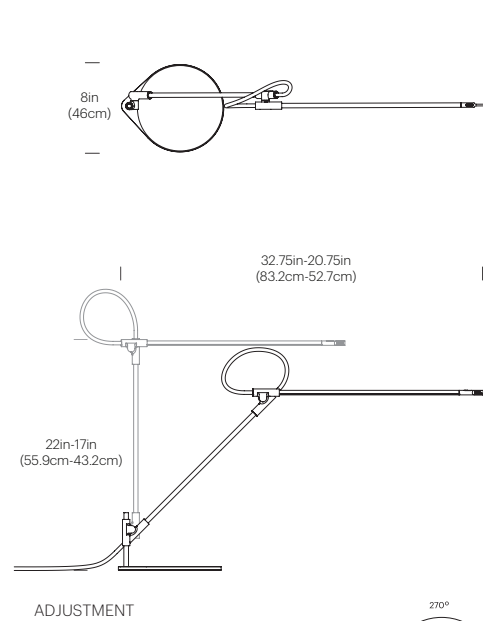

Charcoal

DIMENSIONS

SUPERLIGHT TABLE

SUPERLIGHT FLOOR

ALSO AVAILABLE AS:

WALL MOUNT
GROMMET
CLAMP

Pablo®

PABLO USA

SUPERLIGHT

DESCRIPTION

Superlight is a task light reduced to its essence. A gestural line in space resulting in a precise yet animated structure, seemingly defying gravity with its weightless appearance. Its unique joints offer a full 3-axis range of motion, allowing Superlight to achieve fluid, sweeping movement in every direction providing warm, glare-free LED light exactly where you need it. The Superlight family includes desk, floor, wall, clamp and grommet-mounted fixtures.

FEATURES

- Full-range dimming
- Ships flat-packed
- Advanced LED array eliminates multiple shadows
- Ultra-light, minimal frame
- 6-hour energy saving auto-off timer

SPECIFICATIONS

- Power Consumption: 8.6 Watts
- Luminosity: 700lm
- Color Temperature: 3000K
- CRI: 85+