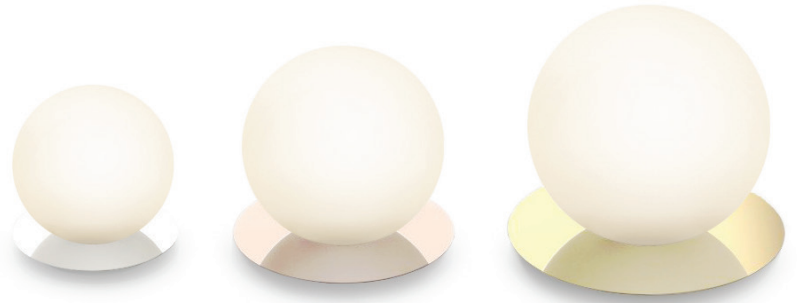

BOLA SPHERE TABLE

DESCRIPTION

The Bola Sphere Table series fuses an elegant blown opal glass sphere with a mirrored disc base in polished stainless steel to give the illusion of a floating orb in space. Taking its cues from the Bola Family Collection, the new table version brings this magical combination to a table surface, allowing for full range dimming and is available in 3 distinct globe sizes: 8" (20cm), 10" (25.5cm), and 12" (30.5cm). Its mating base is available in 3 corresponding diameters: 9.5" (24cm), 12" (30.5cm), and 14" (36cm) in 4 exquisite finishes: chrome, brass, rose gold and gunmetal. Each finish provides a distinct personality for any residential, contract, or hospitality environment. The Bola Sphere Table is now available with a larger 16" (40cm) globe!

FIXTURE TYPE

Table

LIGHT SOURCE

US		EU	
Brand: SATCO		Brand: PHILIPS	
8W LED		8.5W LED	
2700K		2700K	
E26/BT-15		E27/A60	
800Lm		806Lm	

LIGHT CONTROL

In-line dimmer

FEATURES

Fully dimmable

SPECIFICATIONS

Voltage: 120V or 240V, 50/60Hz
 Power Consumption:
 LED Warm Dim Bulb: 9.5W (60W equivalent)
 Color Temperature: 2700 - 2200K
 Luminosity: 800 Lumens
 Luminaire Efficacy: 84 Lumens/Watt MAX
 Color Rendition Index: 90 CRI
 Cord Length: 6' (1.8m)

CERTIFICATION

PRODUCT CODES (ENTER GLOBE SIZE IN BLANK SPACE)

Bola Sphere Table __ (Chrome):	BOLA SPH FSH __ CRM
Bola Sphere Table __ (Brass):	BOLA SPH FSH __ BRA
Bola Sphere Table __ (Rose Gold):	BOLA SPH FSH __ RGD
Bola Sphere Table __ (Gunmetal):	BOLA SPH FSH __ GUN
Bola Sphere Table __ (Matte Black):	BOLA SPH FSH __ BLK