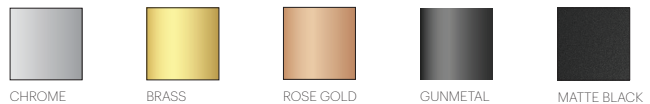

FINISHES

BOLA SPHERE