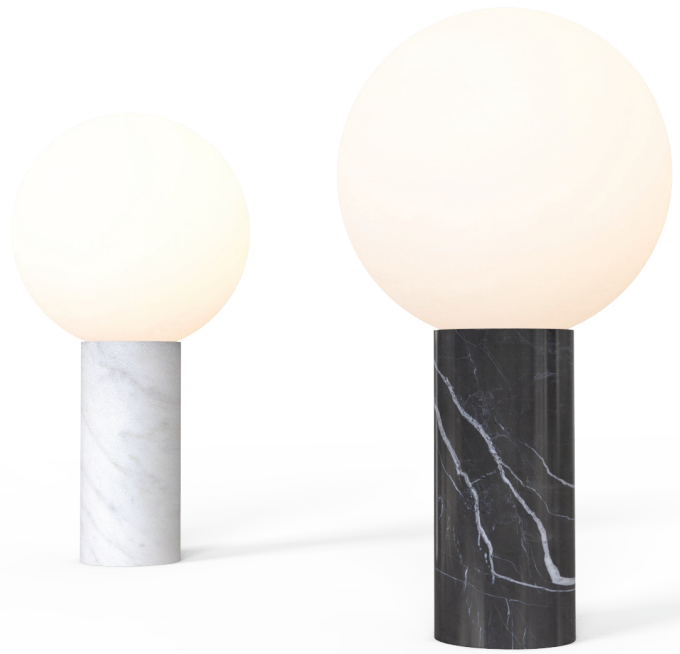

PILAR

DESCRIPTION

Playful and sculptural in design, Pilar is a study in geometric proportions that meticulously bring out the character of its materials to create pure warm, ambient illumination for any range of spaces. Pilar embodies a harmonious dialogue between solidity and lightness featuring a monolithic column in marble with a hovering glass globe that define its iconic silhouette. Pilar is offered in both Carrara white and Marquina black marble bases with a mating 12"(30.5cm) frosted Opal glass globe and features an inline full-range dimmer to select any desired light setting and ambiance.

Cord length 9' (2.7m)

CERTIFICATIONS

PRODUCT CODES

Pilar (Black Marble):	PILA MRBL BLK
Pilar (White Marble):	PILA MRBL WHT

PACKAGING WEIGHTS AND DIMENSIONS

Pilar:	13LBS	8.25" X 8.25" X 17.5"
(Lamp base)	6KG	21cm X 21cm X 44cm
Pilar:	7.2LBS	18" X 18" X 18"
(Globe)	6KG	46cm X 46cm X 46cm

NOTES

Custom requests can be considered on volume orders

FINISHES

MARBLE BASE

CARRARA
WHITE

MARQUINA
BLACK

DIMENSIONS

PILAR