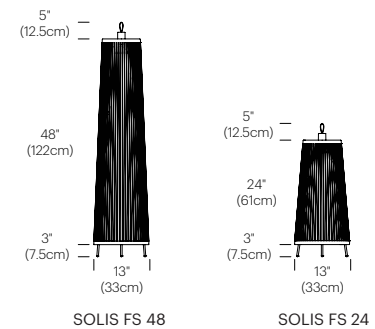

DESIGNER

Carmine Deganello 2009 / 2010

MATERIALS

- Polyester fabric shade
- Nickel-chrome steel hardware
- Fabric cord

FEATURES

- Full range dim
- Ships flat-packed

SPECIFICATIONS

- Voltage: 120V or 240V 50/60Hz
- Fire retardant polyester fabric
- Cord length: 16' (488cm)
- 1 year warranty
- Certifications: UL listed components

BULB TYPE

- (1x) E26-60W-PAR30 NSP bulb

DIMENSIONS

SOLIS PENDANT (WALL + CEILING)

SOLIS FREESTANDING

FINISH OPTIONS

SOLIS

Pablo®