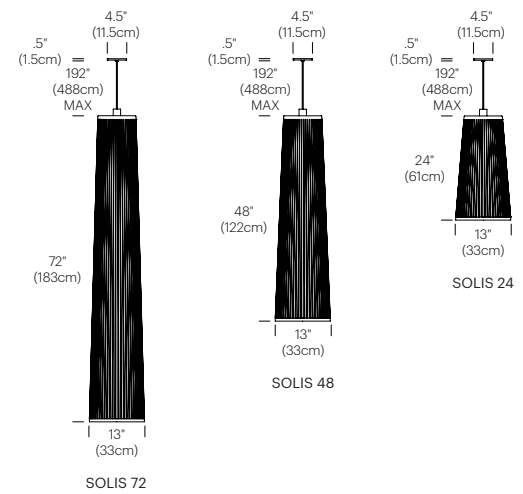

Pablo®

SOLIS

SOLIS

DESCRIPTION

Solis is an innovatively simple and elegant suspension lamp that can be used as a pendant, hung from a wall, or as a freestanding portable luminaire to create a distinctive ambiance. The resulting piece is an engaging blend of light and shadow, casting shimmering rays and radiating patterns onto a space.

DESIGNER

Carmine Deganello 2009 / 2010

MATERIALS

- Polyester fabric shade
- Nickel-chrome steel hardware
- Fabric cord

FEATURES

- Full range dim
- Ships flat-packed

SPECIFICATIONS

- Voltage: 120V or 240V 50/60Hz
- Fire retardant polyester fabric
- Cord length: 16' (488cm)
- 1 year warranty
- Certifications: UL listed components

BULB TYPE

- (1x) E26-60W-PAR30 NSP bulb

DIMENSIONS

SOLIS PENDANT (WALL + CEILING)

SOLIS FREESTANDING

FINISH OPTIONS

SOLIS

Pablo®