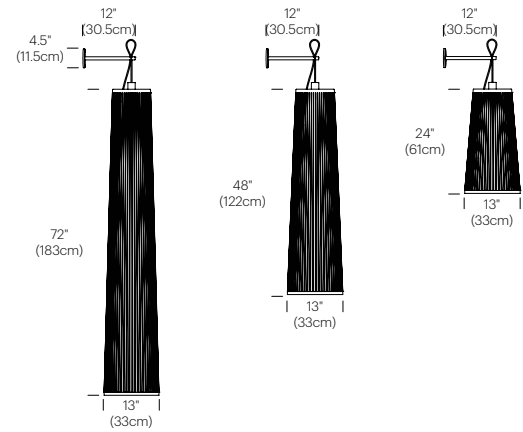

Pablo®

SOLIS

SOLIS

DESCRIPTION

Solis is an innovatively simple and elegant suspension lamp that can be used as a pendant, hung from a wall, or as a freestanding portable luminaire to create a distinctive ambiance. The resulting piece is an engaging blend of light and shadow, casting shimmering rays and radiating patterns onto a space.

DESIGNER

Carmine Deganello 2009 / 2010

MATERIALS

- Polyester fabric shade
- Nickel-chrome steel hardware
- Fabric cord

FEATURES

- Full range dim
- Ships flat-packed

SPECIFICATIONS

- Voltage: 120V or 240V 50/60Hz
- Fire retardant polyester fabric
- Cord length: 16' (488cm)
- 1 year warranty
- Certifications: UL listed components

BULB TYPE

- (1x) E26-60W-PAR30 NSP bulb

DIMENSIONS

SOLIS PENDANT (WALL + CEILING)

SOLIS FREESTANDING

FINISH OPTIONS

SOLIS

Pablo®