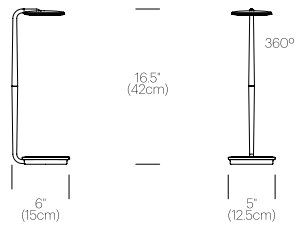

SPECIFICATIONS

- Voltage: 120/220V 60Hz
- Power consumption: 6W MAX
- Color temperature: 3000K
- Luminosity: 285 Lumens
- Luminaire efficacy: 50 Lumens/Watt
- Color Rendition Index: 90 CRI
- 50K hour lifespan
- Cord length: 6' (182cm)
- Global multi-plug adapter available
- 1 year warranty
- Certifications: ETL, CE, RoHS

Pablo®

DIMENSIONS

PIXO

PIXO WALL

FINISH OPTIONS

PIXO

White

Silver