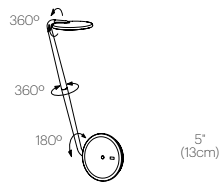

PIXO WALL

FINISH OPTIONS

PIXO

White

Silver

Graphite

Azure

Glow

Orange

White /
Brass

PIXO WALL

White