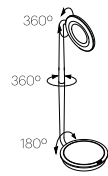

DIMENSIONS

PIXO