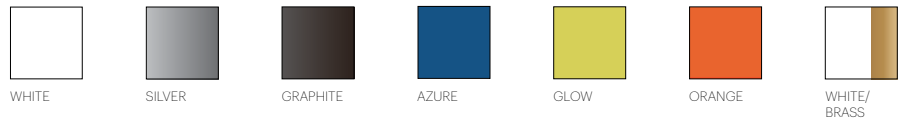

PIXO

DESCRIPTION

Pixo offers maximum utility in a minimal footprint. The compact and efficient LED task light is highly adjustable, allowing you to focus warm, glare-free light where you need it most. For added convenience, the elegant form factor features full-range dimming via its easy to use optical switch. The base integrates a USB port for charging mobile devices. Pixo now offers an expansive array of expressive and sophisticated colors to suit every discerning taste.

FIXTURE TYPE

Table

LIGHT SOURCE

(78x) High-output LED array

PRODUCT CODES

Pixo (White):	PIXO OPT WHT
Pixo (Silver):	PIXO OPT SLV
Pixo (Graphite):	PIXO OPT BLK
Pixo (Azure):	PIXO OPT BLU
Pixo (Glow):	PIXO OPT GLW
Pixo (Orange):	PIXO OPT ORG
Pixo (White/Brass):	PIXO OPT WHT/BRA

LIGHT CONTROL

Optical switch (full range dim control 100%-10%)

FEATURES

- 360° arm rotation
- 180° arm tilt
- 360° shade rotation
- USB charging port
- Advanced LED array eliminates multiple shadows
- ADA compliant
- Ships flat-packed
- OCC model available upon request

SPECIFICATIONS

- Voltage: 120/220V 60Hz
- Power consumption: 6W MAX
- Color temperature: 3000K
- Luminosity: 285 Lumens
- Luminaire efficacy: 50 Lumens/Watt
- Color Rendition Index: 90 CRI
- 50K hour lifespan
- Cord length: 6' (182cm)
- Global multi-plug adapter available
- 1 year warranty

CERTIFICATIONS

PACKAGING WEIGHT AND DIMENSIONS

Pixo:	3.45LBS	17" X 9.5" X 2"
	1.6KGS	43cm X 24cm X 5cm

NOTES

Occupancy sensor model available upon request
Custom requests can be considered on volume orders

FINISHES

DIMENSIONS

PIXO