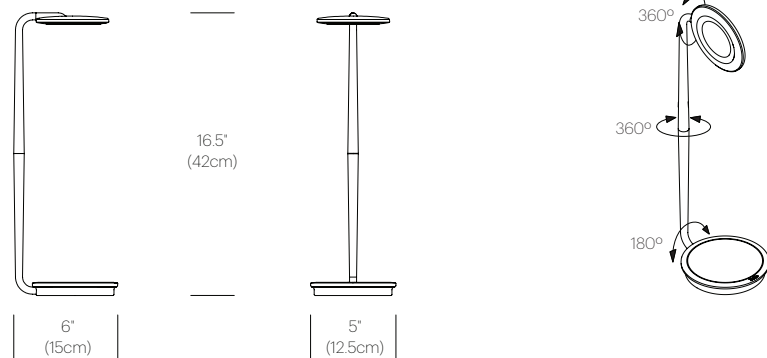

## PACKAGING WEIGHT AND DIMENSIONS

Pixo:	3.45LBS	17" X 9.5" X 2"
	1.6KGS	43cm X 24cm X 5cm

## NOTES

Occupancy sensor model available upon request. Custom requests can be considered on volume orders.

\*Pixo Optical Table (with USB) will continue to be offered as part of the Pixo Collection until December 31, 2019. After January 1, 2019, Pixo Optical will be available on "Special Order Quantities" only. Our new Pixo Plus (with Wireless Charging + USB) will replace Pixo Optical as our new standard offering.

## DIMENSIONS

PIXO

## DIMENSIONS

PIXO WALL