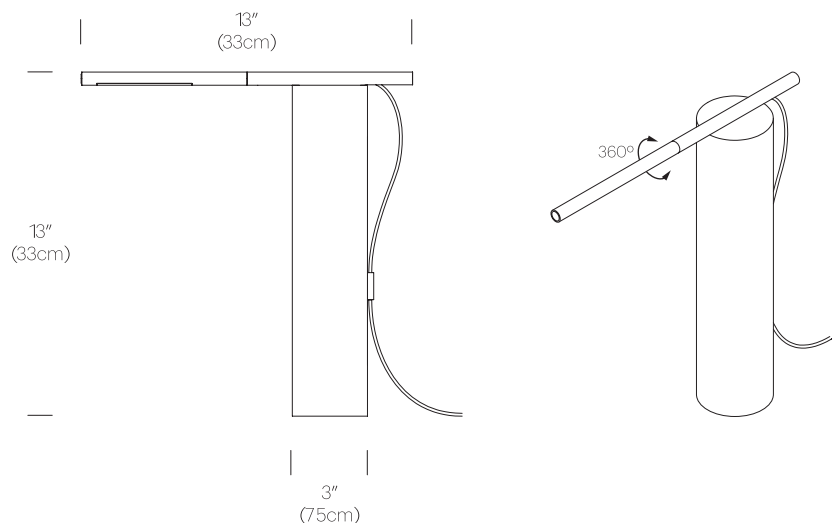

Luminaire efficacy: 67 Lumens/Watt

Color Rendition Index: 90 CRI

Cord length: 6' (1.8m)

CERTIFICATIONS

PRODUCT CODES

T.O Table (Black/Brass):	TO TBL BLK/BRA
T.O Table (Black/Chrome):	TO TBL BLK/CRM
T.O Table (White/Brass):	TO TBL WHT/BRA
T.O Table (White/Chrome):	TO TBL WHT/CRM

PACKAGING WEIGHT AND DIMENSIONS

T.O Table:	9.5LBS	6.25" X 6.25" X 16"
	2.3KGS	16cm X 16cm X 40cm

NOTES

Custom requests can be considered on volume orders

FINISHES

BASE

MARQUINA BLACK

CARRARA WHITE

ARM

BRASS

CHROME

DIMENSIONS

TO TABLE

T.O FLOOR

DESCRIPTION

T.O celebrates and reinforces the importance of light as a pillar of our daily life. A monolithic column stands to support a vertical line of light to provide precise light control. T.O embodies a harmonious dialogue between solidity and lightness offering unlimited contexts for use in residential and workplace environments, all within a minimal footprint. T.O features a fully dimmable LED light source with tactile push switch appropriately positioned at the end of arm. Both table and floor versions feature a magnetically attached light arm over a marble cylinder base while the light wand can be rotated up to 360 degrees to provide both direct and indirect light for task and ambient lighting needs alike. T.O is offered in 2 matte base finishes in Marquina black and Carrara white while the light arm is elegantly contrasted in polished surfaces in brass and chrome. T.O is a seamless integration of functional lighting and sculpture.

PACKAGING WEIGHT AND DIMENSIONS

T.O Floor:	9.5LBS	6.25" X 6.25" X 16"
(Base)	2.3KGS	16cm X 16cm X 40cm
T.O Floor:	9.5LBS	6.25" X 6.25" X 16"
(Lamp Arm)	2.3KGS	16cm X 16cm X 40cm

NOTES

Custom requests can be considered on volume orders