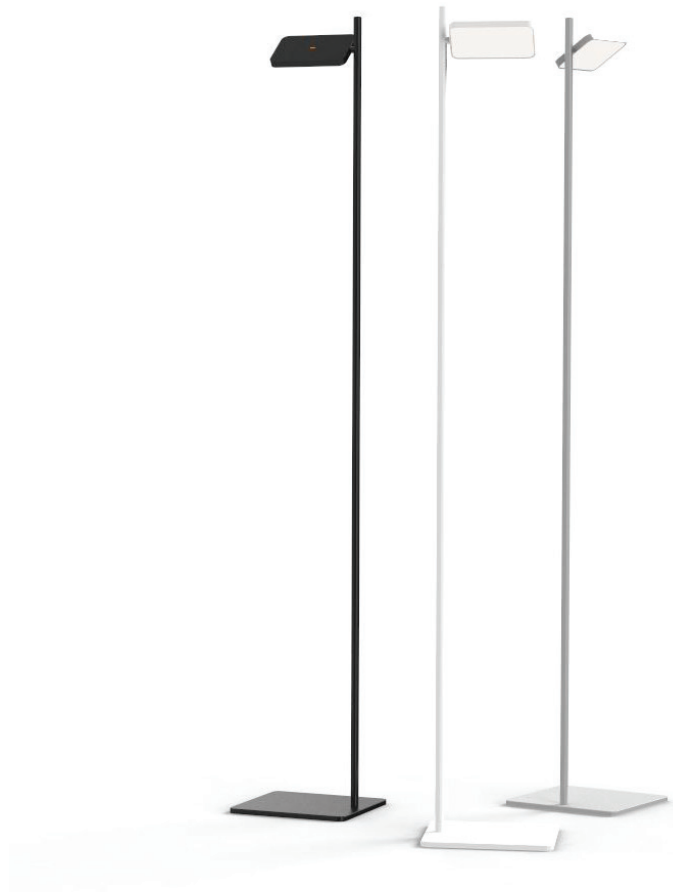

TALIA TABLE

DESCRIPTION

Talia's refined and compact design embraces only the essential elements to fulfill its purpose. Smart and powerful, Talia is designed for maximum light control, pairing fully dimmable and glare-free flat panel technology with 360° post rotation and 180° shade rotation to satisfy both task and ambient lighting needs alike. Talia Table also features wireless induction charging to accommodate mobile devices + USB port for added convenience. Available in both Table and Floor standing models, Talia is offered in 6 elegant colorway and metallic accent combinations to provide a refined touch to any setting and decor.

WHITE
MATTE/GLOSS
+ CHROME

GREY
MATTE/GLOSS
+ CHROME

BLACK
MATTE/GLOSS
+ BRASS

DIMENSIONS

TALIA TABLE

TALIA FLOOR

DESCRIPTION

Talia's refined and compact design embraces only the essential elements to fulfill its purpose. Smart and powerful, Talia is designed for maximum light control, pairing fully dimmable and glare-free flat panel technology with 360° post rotation and 180° shade rotation to satisfy both task and ambient lighting needs alike. Talia is offered in 6 elegant colorway and metallic accent combinations to provide a refined touch to any setting and decor.

PACKAGING WEIGHT AND DIMENSIONS

Talia Floor:	7.5LBS	33.2" X 11.9" X 2.1"
	3.5KGS	84cm X 30cm X 5.3cm

NOTES

Custom requests can be considered on volume orders

234 Pablo

AVAILABLE GLOBALLY 

FINISHES

WHITE
MATTE/GLOSS

GREY
MATTE/GLOSS

BLACK
MATTE/GLOSS

WHITE
MATTE/GLOSS
+ CHROME

GREY
MATTE/GLOSS
+ CHROME

BLACK
MATTE/GLOSS
+ BRASS

DIMENSIONS

TALIA FLOOR