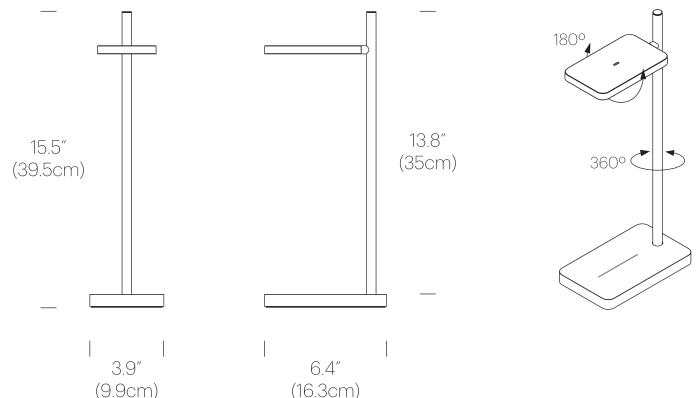

PACKAGING WEIGHT AND DIMENSIONS

Talia Table:	3.2LBS	18" X 8.1" X 2.2"
	1.5KGS	46cm X 20.5cm X 6cm

NOTES

Custom requests can be considered on volume orders

FINISHES

WHITE
MATTE/GLOSS

GREY
MATTE/GLOSS

BLACK
MATTE/GLOSS

WHITE
MATTE/GLOSS
+ CHROME

GREY
MATTE/GLOSS
+ CHROME

BLACK
MATTE/GLOSS
+ BRASS

DIMENSIONS

TALIA TABLE

TALIA FLOOR

DESCRIPTION

Talia's refined and compact design embraces only the essential elements to fulfill its purpose. Smart and powerful, Talia is designed for maximum light control, pairing fully dimmable and glare-free flat panel technology with 360° post rotation and 180° shade rotation to satisfy both task and ambient lighting needs alike. Talia is offered in 6 elegant colorway and metallic accent combinations to provide a refined touch to any setting and decor.

Power Consumption: 5.1W MAX

Color temperature: 3000K

Luminosity: 350 Lumens

Luminaire efficacy: 51 Lumens/Watt

Color Rendition Index: 90 CRI

Cable length: 6'(183cm)

Power supply: 24W

CERTIFICATIONS

PACKAGING WEIGHT AND DIMENSIONS

Talia Floor:	7.5LBS	33.2" X 11.9" X 2.1"
	3.5KGS	84cm X 30cm X 5.3cm

NOTES

Custom requests can be considered on volume orders

234 Pablo

AVAILABLE GLOBALLY 

FINISHES

WHITE
MATTE/GLOSS