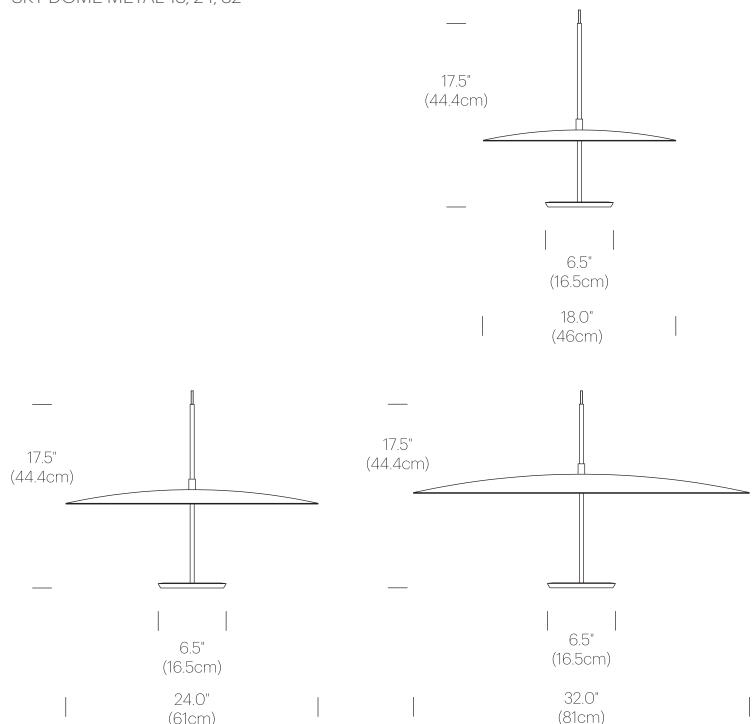

PACKAGING WEIGHT AND DIMENSIONS

Sky Solo:	3.1LBS	10" X 19" X 2.4"
(Lamp)	1.4KGS	26cm X 48cm X 6cm
Sky Dome Metal 18:	3.1LBS	21.3" X 20.4" X 2.9"
(Shade)	1.4KGS	54cm X 52cm X 7.3cm
Sky Dome Metal 24:	5.1LBS	27.1" X 26.4" X 3.25"
(Shade)	2.3KGS	69cm X 67cm X 8.2cm
Sky Dome Metal 32:	9.5LBS	35" X 34.8" X 3.9"
(Shade)	4.3KGS	89cm X 88cm X 10cm

BLACK

WHITE

SATIN BRASS

DIMENSIONS

SKY DOME METAL 18, 24, 32

SKY DOME WOOD

DESCRIPTION

The Sky Collection is a modular pendant lighting system featuring multiple shade reflector solutions for various decorative and performance benefits. Sky Dome is available in both spun aluminum and pressed wood shade reflectors that when combined with their powerful 2-sided LED light source gives the lamp a weightless appearance while providing unparalleled illumination in all directions. Sky Dome combined form and function with unsurpassed quality and is available in 2 sizes : 18" (45.8cm) and 24" (61cm).