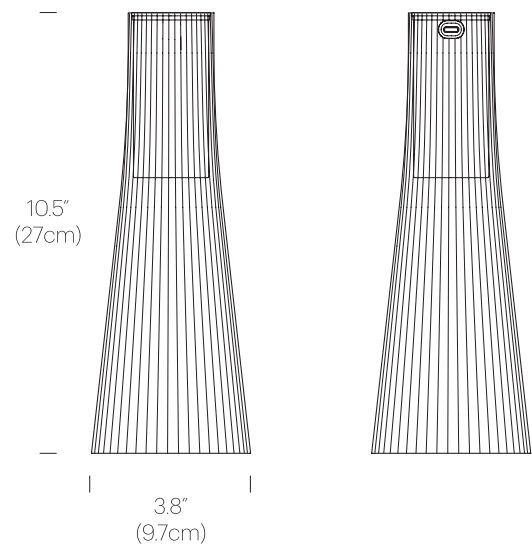

DIMENSIONS

CANDÉL

PRODUCT CODES

Candél (Smoke/Black):	CAND BLK
Candél (Bronze/Brass):	CAND BRZ
Candél (Clear/Silver):	CAND CLR
Candél (Clear/White):	CAND WHT

PACKAGING WEIGHT AND DIMENSIONS

Candél:	1.5LBS	4" X 11.8"
	.68KG	10cm X 30cm

NOTES

Custom requests can be considered on volume orders