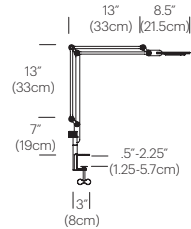

SM FLOOR

SM CLAMP

SM WALL

SM TABLE

LINK MEDIUM

MED FLOOR

MED CLAMP

MED WALL

DESIGNER

Peter Stathis 2008 / 2009

MATERIALS

- Aluminum body
- Polycarbonate lens
- Table base: zinc / steel
- Floor base: steel base with aluminum stem
- Clamp, wall, grommet mounts: aluminum

FEATURES

- 360° rotation at base
- Full-range height adjustability
- 180° front to back head tilt
- Advanced LED array eliminates multiple shadows
- Hi-low dim control
- Ships flat-packed

SPECIFICATIONS

- Voltage: 120/220V 60Hz
- Power consumption: 7W
- Color temperature: 3000K
- Luminosity: 305 Lumens
- Luminaire efficacy: 44 Lumens/Watt
- Color Rendition Index: 85 CRI
- 50K hour lifespan
- Cord length: 8' (244cm)