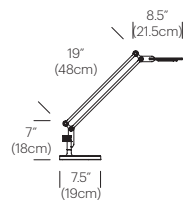

FINISH OPTIONS

White

Silver

Black

Orange

Green

DIMENSIONS

LINK SMALL

SM TABLE

LINK MEDIUM

Pablo®

888 MARIN STREET SAN FRANCISCO, CA 94124
PABLODESIGNS.COM

Pablo®
LINK