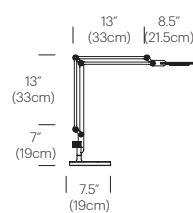

SM FLOOR

SM CLAMP

SM WALL

SM TABLE

LINK MEDIUM

MED FLOOR

MED CLAMP

MED WALL

DESIGNER

Peter Stathis 2008 / 2009

MATERIALS

- Aluminum body
- Polycarbonate lens
- Table base: zinc / steel
- Floor base: steel base with aluminum stem
- Clamp, wall, grommet mounts: aluminum

FEATURES

- 360° rotation at base
- Full-range height adjustability
- 180° front to back head tilt
- Advanced LED array eliminates multiple shadows
- Hi-low dim control
- Ships flat-packed

SPECIFICATIONS

- Voltage: 120/220V 60Hz
- Power consumption: 7W
- Color temperature: 3000K
- Luminosity: 305 Lumens
- Luminaire efficacy: 44 Lumens/Watt
- Color Rendition Index: 85 CRI
- 50K hour lifespan
- Cord length: 8' (244cm)