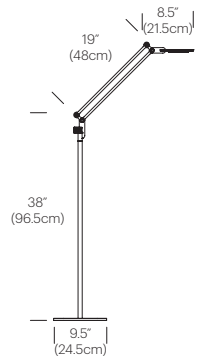

FINISH OPTIONS

White

Silver

Black

Orange

Green

DIMENSIONS

LINK SMALL

DESIGNER

Peter Stathis 2008 / 2009

MATERIALS

- Aluminum body
- Polycarbonate lens
- Table base: zinc / steel
- Floor base: steel base with aluminum stem
- Clamp, wall, grommet mounts: aluminum

FEATURES

- 360° rotation at base
- Full-range height adjustability
- 180° front to back head tilt
- Advanced LED array eliminates multiple shadows
- Hi-low dim control
- Ships flat-packed

SPECIFICATIONS

- Voltage: 120/220V 60Hz
- Power consumption: 7W
- Color temperature: 3000K
- Luminosity: 305 Lumens
- Luminaire efficacy: 44 Lumens/Watt
- Color Rendition Index: 85 CRI
- 50K hour lifespan
- Cord length: 8' (244cm)