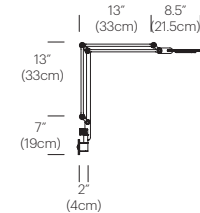

SM FLOOR

SM CLAMP

SM WALL

SM TABLE

LINK MEDIUM

MED FLOOR

MED CLAMP

MED WALL

DESIGNER

Peter Stathis 2008 / 2009

MATERIALS

- Aluminum body
- Polycarbonate lens
- Table base: zinc / steel
- Floor base: steel base with aluminum stem
- Clamp, wall, grommet mounts: aluminum

FEATURES

- 360° rotation at base
- Full-range height adjustability
- 180° front to back head tilt
- Advanced LED array eliminates multiple shadows
- Hi-low dim control
- Ships flat-packed

SPECIFICATIONS

- Voltage: 120/220V 60Hz
- Power consumption: 7W
- Color temperature: 3000K
- Luminosity: 305 Lumens
- Luminaire efficacy: 44 Lumens/Watt
- Color Rendition Index: 85 CRI
- 50K hour lifespan
- Cord length: 8' (244cm)