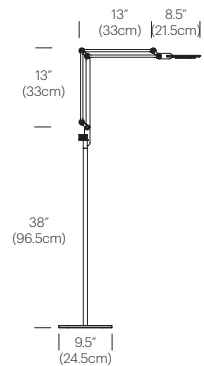

SM FLOOR

SM CLAMP

SM WALL

SM TABLE

LINK MEDIUM

MED FLOOR

MED CLAMP

MED WALL

DESIGNER

Peter Stathis 2008 / 2009

MATERIALS

- Aluminum body
- Polycarbonate lens
- Table base: zinc / steel
- Floor base: steel base with aluminum stem
- Clamp, wall, grommet mounts: aluminum

FEATURES

- 360° rotation at base
- Full-range height adjustability
- 180° front to back head tilt
- Advanced LED array eliminates multiple shadows
- Hi-low dim control
- Ships flat-packed

SPECIFICATIONS

- Voltage: 120/220V 60Hz
- Power consumption: 7W
- Color temperature: 3000K
- Luminosity: 305 Lumens
- Luminaire efficacy: 44 Lumens/Watt
- Color Rendition Index: 85 CRI
- 50K hour lifespan
- Cord length: 8' (244cm)