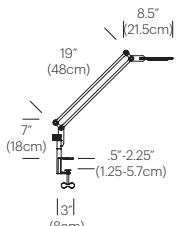

FINISH OPTIONS

White

Silver

Black

Orange

Green

DIMENSIONS

LINK SMALL

SM CLAMP

LINK MEDIUM

Pablo®

888 MARIN STREET SAN FRANCISCO, CA 94124
PABLODESIGNS.COM

Pablo®
LINK