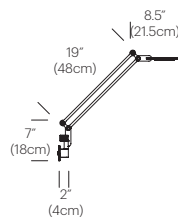

FINISH OPTIONS

White

Silver

Black

Orange

Green

DIMENSIONS

LINK SMALL

SM WALL

LINK MEDIUM

Pablo®

888 MARIN STREET SAN FRANCISCO, CA 94124
PABLODESIGNS.COM

Pablo®
LINK