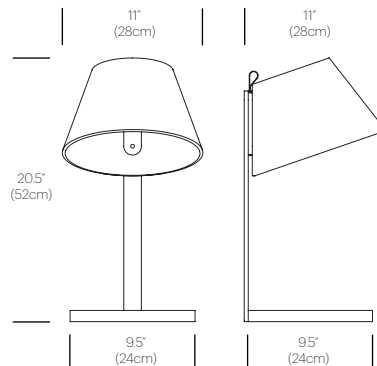

CERTIFICATIONS

PACKAGING WEIGHT AND DIMENSIONS

Lana Floor:	7.25LBS	14.5" X 14" X 20.5"
	3.3KGS	37cm X 36cm X 52cm

NOTES

Custom requests can be considered on volume orders

SHADE FINISHES

STONE/
GREY

CHARCOAL/
GREY

ARCTIC BLUE/
GREY

MOSS/
GREY

PLUM/
GREY

BASE FINISHES

WHITE

CHROME

DIMENSIONS

LANA TABLE SM