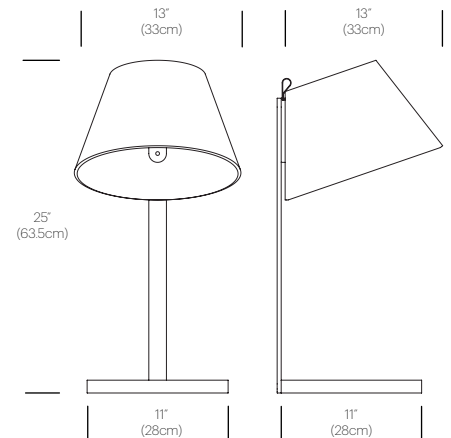

LANA TABLE LG