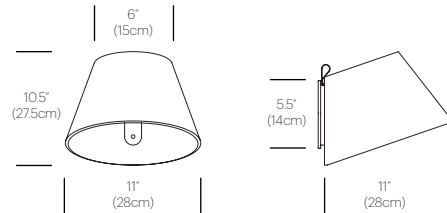

CERTIFICATIONS

PACKAGING WEIGHT AND DIMENSIONS

Lana Wall SM:	2.65LBS	11.5" X 11.5" X 7.5"
	3KGS	29cm X 29cm X 19cm
Lana Wall LG:	3.05LBS	13" X 13" X 8.5"
	3KGS	33cm X 33cm X 21.5cm

NOTES

Custom requests can be considered on volume orders

SHADE FINISHES

BASE FINISHES

DIMENSIONS

LANA WALL SM

LANA WALL LG