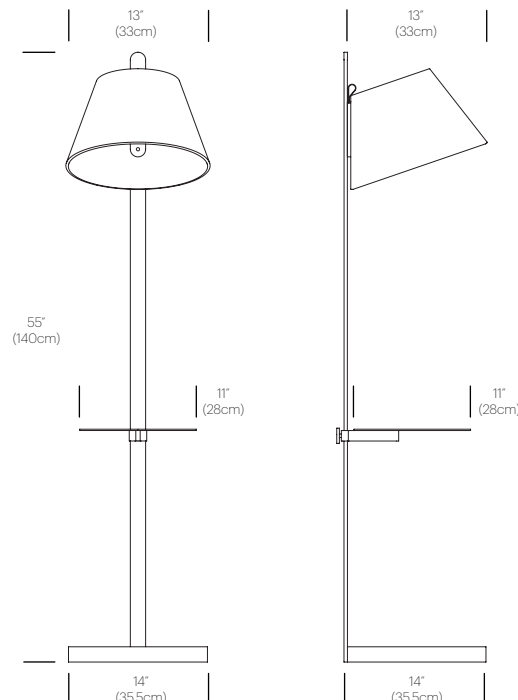

BASE FINISHES

DIMENSIONS

LANA FLOOR