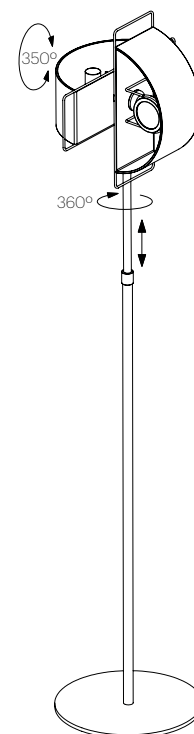

GLOSS TABLE

DESCRIPTION

Newly reimagined with LED technology, Gloss is an innovatively simple hybrid design that allows you to direct dual-focused light sources to serve both ambient and task needs independently. Gloss's bulbs are clearly displayed through their transparent twin acrylic shades and can be positioned to any desired angle and height. Best suited for desk, bedside, or living area.

Full range dim (in-line rotary dimmer)

FEATURES

350° dual-shade tilt range
360° shade rotation
Up to 10" height adjustment

SPECIFICATIONS

Voltage: 120V
Power consumption: 6W per bulb
Color temperature: 2700K
Luminosity: 330 Lumens
Luminaire efficacy: 51 Lumens/Watt
Color Rendition Index: 80 CRI
50K Hour lifespan
Cord length: 8' (244cm)
1 year warranty

50K Hour lifespan

Cord length: 8' (244cm)

1 year warranty

CERTIFICATIONS

UL listed components

PACKAGING WEIGHT AND DIMENSIONS

Gloss Floor:	14LBS	45" X 13" X 6"
	6.4KGS	114cm X 33cm X 15cm

NOTES

Custom requests can be considered on volume orders

FINISHES

CLEAR

BLUE

BRONZE

ORANGE

DIMENSIONS

GLOSS 57