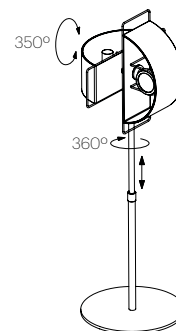

DIMENSIONS

GLOSS 27