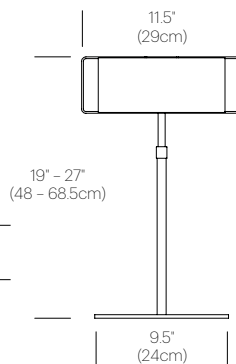

DIMENSIONS

GLOSS 27