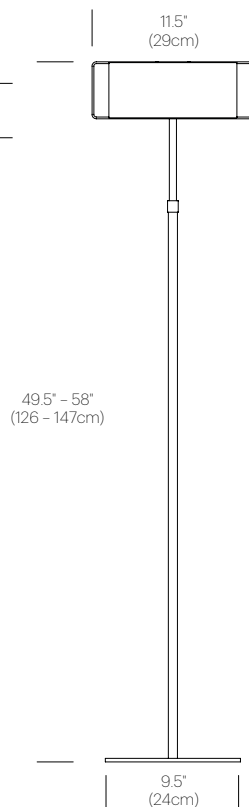

Full range dim (in-line rotary dimmer)

FEATURES

350° dual-shade tilt range
360° shade rotation
Up to 10" height adjustment

SPECIFICATIONS

Voltage: 120V
Power consumption: 6W per bulb
Color temperature: 2700K
Luminosity: 330 Lumens
Luminaire efficacy: 51 Lumens/Watt
Color Rendition Index: 80 CRI
50K Hour lifespan
Cord length: 8' (244cm)
1 year warranty

CERTIFICATIONS

UL listed components

PACKAGING WEIGHT AND DIMENSIONS

Gloss Table:	7.25LBS	14.5" X 14" X 20.5"
	3.3KGS	37cm X 36cm X 52cm

NOTES

Custom requests can be considered on volume orders

FINISHES

CLEAR

50K Hour lifespan

Cord length: 8' (244cm)

1 year warranty

CERTIFICATIONS

UL listed components

PACKAGING WEIGHT AND DIMENSIONS

Gloss Floor:	14LBS	45" X 13" X 6"
	6.4KGS	114cm X 33cm X 15cm

NOTES

Custom requests can be considered on volume orders

FINISHES

CLEAR

BLUE

BRONZE

ORANGE

DIMENSIONS

GLOSS 57