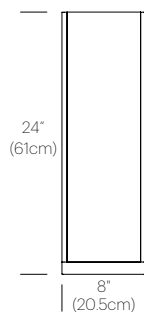

DIMENSIONS

CORTINA 24