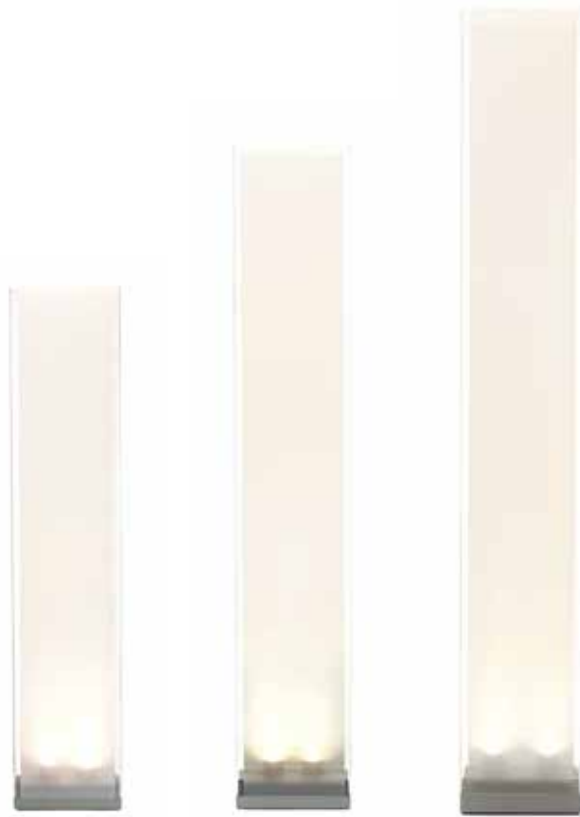

CORTINA FLOOR

DESCRIPTION

The timeless Cortina lamp is architectural simplicity. Its stoic clear acrylic shade features a sensual translucent mesh fabric diffuser to shield the lamp's dimmable light source. Cortina allows you to set any mood depending on the moment.

FIXTURE TYPE

Floor

LIGHT SOURCE

Cortina 48/60: (2x) E27-60W PAR 16 NSP Bulb

Cortina 72: (2x) E27-75W Par16 NSP Bulb

PRODUCT CODES

Cortina 48: CORT 48

Cortina 60: CORT 60

Cortina 72: CORT 72

LIGHT CONTROL

Full range dim (in-line rotary dimmer)

FEATURES

Multiple sizes for a variety of applications

SPECIFICATIONS

Voltage: 120V or 220V

Cord length: 6' (182cm)

1 year warranty

CERTIFICATIONS

UL listed components

PACKAGING WEIGHT AND DIMENSIONS

Cortina 48: 24.6LBS 58" X 13" X 6.5"
11.2KGS 147cm X 33cm X 17cm

Cortina 60: 25LBS 68" X 3" X 6.5"
11.3KGS 173cm X 8cm X 17cm

Cortina 72: 44LBS 82.5" X 14" X 7.5"
20KGS 210cm X 36cm X 19cm

NOTES

Custom requests can be considered on volume orders