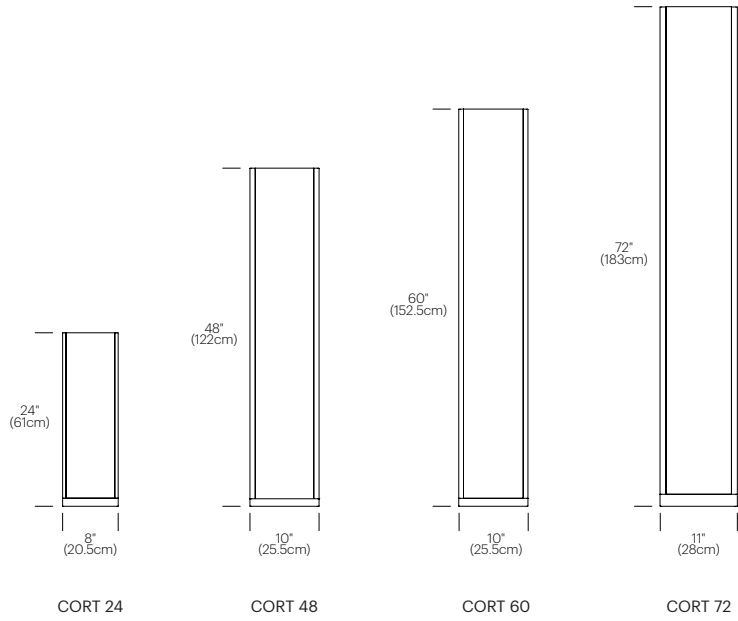

DESIGNER

Pablo Pardo 2000 - 2004

MATERIALS

- Cast Iron base
- Polycarbonate shade
- Polyester diffuser

FEATURES

- Full-range dim
- Multiple sizes for a variety of applications

SPECIFICATIONS

- 120V or 220V
- Cord Length: 6' (182cm)
- 1 year warranty
- Certifications: UL listed components

BULB TYPE

- Cortina 24/48/60: (2x) E27- 60W Par16 NSP Bulb
- Cortina 72: (2x) E27-75W Par16 NSP Bulb

DIMENSIONS

- Cortina 24: 24"H X 10"W X 3"D
- Cortina 48: 48"H X 10"W X 3.5"D
- Cortina 60: 60"H X 10"W X 3.5"D
- Cortina 72: 72"H X 11"W X 4"D

DIMENSIONS

CORTINA

FINISH OPTIONS

CORTINA

Clear/
White

Pablo®

888 MARIN STREET SAN FRANCISCO, CA 94124
PABLODESIGNS.COM