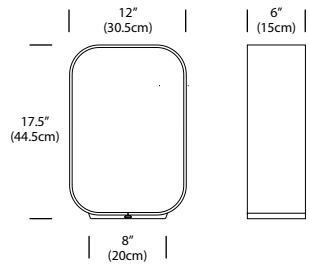

DIMENSIONS

CONTOUR TABLE SM