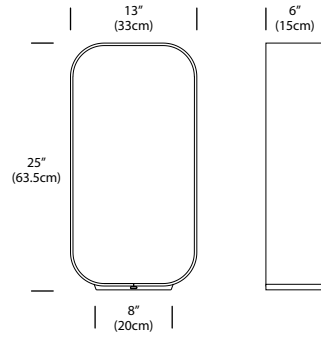

CONTOUR TABLE LG