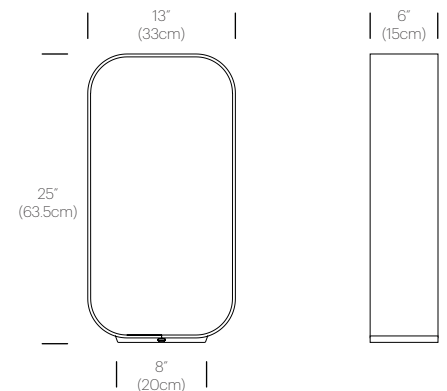

CERTIFICATIONS

PACKAGING WEIGHT AND DIMENSIONS

CONTOUR TABLE SM:	11LBS 17.5" X 12" X 6"
	5KGS 44,5cm X 30cm X 15cm
CONTOUR TABLE LG:	13LBS 25" X 13" X 6"
	6KGS 63,5cm X 33cm X 15cm

NOTES

Custom requests can be considered on volume orders

FINISHES

DIMENSIONS

TABLE SM

TABLE LG

CONTOUR FLOOR

DESCRIPTION

Contour's revealing and elegant open framed architecture captures warm LED illumination within a remarkably slender extruded aluminum structure. Intelligent and highly efficient, Contour's minimalist design has been refined to the bare essentials, creating a rich interior space for your personal belongings while providing an unobstructed view of its surroundings. Contour's premium wood and woven fabric interiors provide an inviting resting place for your books, precious objects, or for charging your mobile devices with its integrated USB port.

CERTIFICATIONS

PACKAGING WEIGHT AND DIMENSIONS

CONTOUR FLOOR:	30LBS	60" X 13" X 6"
	14KGS	152.5cm X 13cm X 15cm

NOTES

Custom requests can be considered on volume orders

FINISHES

DIMENSIONS

FLOOR