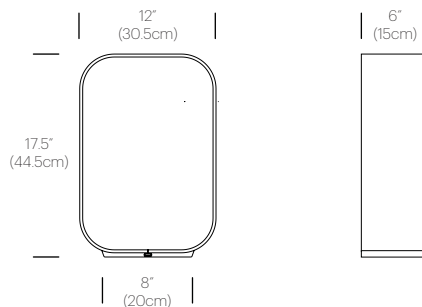

CERTIFICATIONS

PACKAGING WEIGHT AND DIMENSIONS

CONTOUR TABLE SM:	11LBS 17.5" X 12" X 6"
	5KGS 44,5cm X 30cm X 15cm
CONTOUR TABLE LG:	13LBS 25" X 13" X 6"
	6KGS 63,5cm X 33cm X 15cm

NOTES

Custom requests can be considered on volume orders

FINISHES

DIMENSIONS

TABLE SM

TABLE LG

CONTOUR FLOOR

DESCRIPTION

Contour's revealing and elegant open framed architecture captures warm LED illumination within a remarkably slender extruded aluminum structure. Intelligent and highly efficient, Contour's minimalist design has been refined to the bare essentials, creating a rich interior space for your personal belongings while providing an unobstructed view of its surroundings. Contour's premium wood and woven fabric interiors provide an inviting resting place for your books, precious objects, or for charging your mobile devices with its integrated USB port.

CERTIFICATIONS

PACKAGING WEIGHT AND DIMENSIONS

CONTOUR FLOOR:	30LBS	60" X 13" X 6"
	14KGS	152.5cm X 13cm X 15cm

NOTES

Custom requests can be considered on volume orders

FINISHES

DIMENSIONS

FLOOR