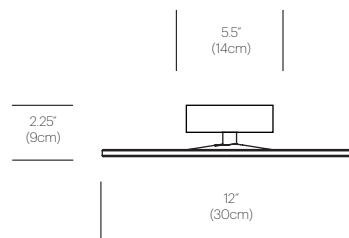

NOTES

Custom requests can be considered on volume orders

FINISHES

WHITE

GRAPHITE

DIMENSIONS

CIRCA FLUSH 12

CIRCA FLUSH 16