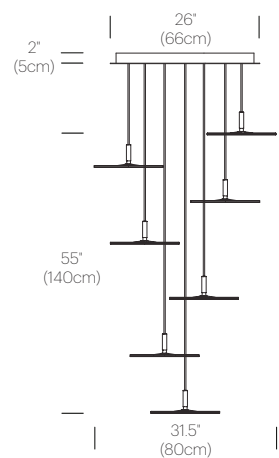

LIGHT CONTROL

Hard wired (Triac transformer)
ELV dimmer recommended

FEATURES

360° shade rotation
45° shade tilt in two directions
Ships flat-packed

SPECIFICATIONS

Voltage: 120/220V 60Hz
Power Consumption: 10.5W per lamp
Color temperature: 2700K
Luminosity: 550 Lumens per lamp
Luminaire efficacy: 52Lumens/Watt
Color Rendition Index: 85 CRI
Title 20 compliant
50K hour lifespan
Cord length: 10' (305cm) (Field Cuttable)
1 year warranty

CERTIFICATIONS

PACKAGING WEIGHT AND DIMENSIONS

Circa Pendant 12:	5.75LBS	15" X 14" X 4"
	2.6KGS	38cm X 36cm X 10cm
Circa Pendant 16 :	9.05LBS	18.5" X 18" X 4"
	4.1KGS	47cm X 46cm X 10cm
Chandelier canopy 17":	15LBS	22" X 22" X 6"
	6.8KGS	56cm X 56cm X 15cm
Chandelier canopy 26":	30LBS	32" X 32" X 6"
	13.6KGS	81cm X 81cm X 15cm

NOTES

Custom requests can be considered on volume orders

FINISHES

WHITE

GRAPHITE

WHITE

DIMENSIONS

CIRCA CHANDELIER 3 (12")

CIRCA CHANDELIER 5 (12")

CIRCA CHANDELIER 7 (12")

CIRCA CHANDELIER 3 (16")

CIRCA CHANDELIER 5 (16")

CIRCA CHANDELIER 5 (16")

CHANDELIER CANOPY 17"

CHANDELIER CANOPY 26"