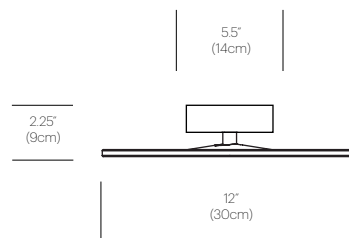

FINISHES

DIMENSIONS

CIRCA FLUSH 12