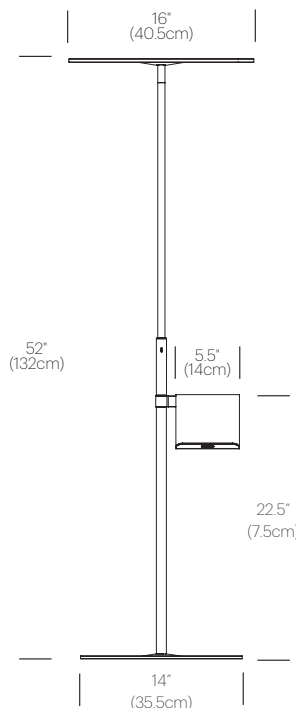

CIRCA FLOOR+PEDESTAL