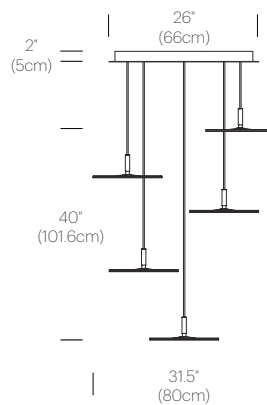

CERTIFICATIONS

PACKAGING WEIGHT AND DIMENSIONS

Circa Pendant 12:	5.75LBS	15" X 14" X 4"
	2.6KGS	38cm X 36cm X 10cm
Circa Pendant 16 :	9.05LBS	18.5" X 18" X 4"
	4.1KGS	47cm X 46cm X 10cm
Chandelier canopy 17":	15LBS	22" X 22" X 6"
	6.8KGS	56cm X 56cm X 15cm
Chandelier canopy 26":	30LBS	32" X 32" X 6"
	13.6KGS	81cm X 81cm X 15cm

NOTES

Custom requests can be considered on volume orders

FINISHES

WHITE

GRAPHITE

WHITE

DIMENSIONS

CIRCA CHANDELIER 3 (12")

CIRCA CHANDELIER 5 (12")

CIRCA CHANDELIER 7 (12")

CIRCA CHANDELIER 3 (16")

CIRCA CHANDELIER 5 (16")

CIRCA CHANDELIER 5 (16")

CHANDELIER CANOPY 17"

CHANDELIER CANOPY 26"