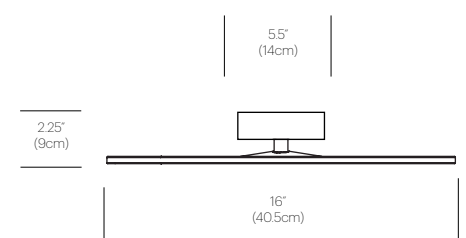

FINISHES

DIMENSIONS

CIRCA FLUSH 12

CIRCA FLUSH 16

CIRCA CHANDELIER

DESCRIPTION

Circa's revolutionary flat-panel LED light source combines seamless movement with warm and balanced illumination. Through its 45° shade tilt and 360° rotation, Circa redefines the ambient lighting category. Circa Chandelier is available in 3, 5, and 7 lamp configurations to fit a wide range of commercial and residential environments.