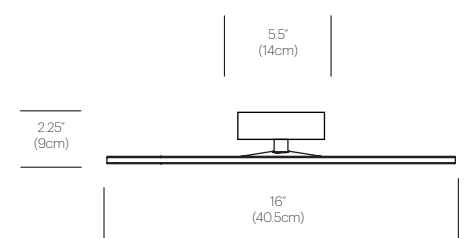

NOTES

Custom requests can be considered on volume orders

FINISHES

WHITE

GRAPHITE

DIMENSIONS

CIRCA FLUSH 12

CIRCA FLUSH 16