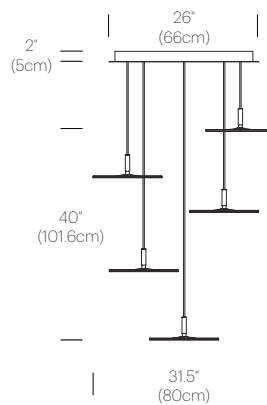

NOTES

Custom requests can be considered on volume orders

FINISHES

WHITE

GRAPHITE

DIMENSIONS

CIRCA FLUSH 12

CIRCA FLUSH 16

CERTIFICATIONS

PACKAGING WEIGHT AND DIMENSIONS

| | | |
|------------------------|---------|--------------------|
| Circa Pendant 12: | 5.75LBS | 15" X 14" X 4" |
| | 2.6KGS | 38cm X 36cm X 10cm |
| Circa Pendant 16 : | 9.05LBS | 18.5" X 18" X 4" |
| | 4.1KGS | 47cm X 46cm X 10cm |
| Chandelier canopy 17": | 15LBS | 22" X 22" X 6" |
| | 6.8KGS | 56cm X 56cm X 15cm |
| Chandelier canopy 26": | 30LBS | 32" X 32" X 6" |
| | 13.6KGS | 81cm X 81cm X 15cm |

NOTES

Custom requests can be considered on volume orders

FINISHES

WHITE

GRAPHITE

WHITE

DIMENSIONS

CIRCA CHANDELIER 3 (12")

CIRCA CHANDELIER 5 (12")

CIRCA CHANDELIER 7 (12")

CIRCA CHANDELIER 3 (16")

CIRCA CHANDELIER 5 (16")

CIRCA CHANDELIER 5 (16")

CHANDELIER CANOPY 17"

CHANDELIER CANOPY 26"