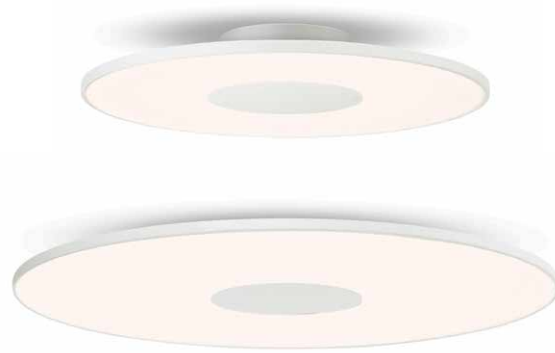

CIRCA FLUSH

DESCRIPTION

Circa's revolutionary flat-panel LED light source combines seamless movement with warm and balanced illumination. Through its integrated USB charging port, 45° shade tilt and 360° rotation, Circa redefines the ambient lighting category. Circa is available in a wide range of models to satisfy all residential, office and hospitality applications.

FIXTURE TYPE

Wall/Ceiling

LIGHT SOURCE

LED Flat-Panel

PRODUCT CODES

Circa Flush Direct 12 Graphite:	CIRC FSH 12 GPT
Circa Flush Direct 12 White:	CIRC FSH 12 WHT
Circa Flush Direct 16 Graphite:	CIRC FSH 16 GPT
Circa Flush Direct 16 White:	CIRC FSH 16 WHT
Circa Flush Indirect 12 Graphite:	CIRC FSH 12 GPT
Circa Flush Indirect 12 White:	CIRC FSH 12 WHT
Circa Flush Indirect 16 Graphite:	CIRC FSH 16 GPT
Circa Flush Indirect 16 White:	CIRC FSH 16 WHT

LIGHT CONTROL

Hard Wired

FEATURES

Ships flat-packed

SPECIFICATIONS

Voltage: 120/220V 60Hz
Power Consumption: 10.5W
Color temperature: 2700K
Luminosity: 550 Lumens
Luminaire efficacy: 52 Lumens/Watt
Color Rendition Index: 85 CRI
Title 20 compliant
50K hour lifespan
1 year warranty

CERTIFICATIONS

PACKAGING WEIGHT AND DIMENSIONS

Circa Flush 12:	5.75LBS	15" X 14" X 4"
	2.6KGS	38cm X 36cm X 10cm
Circa Flush 16 :	9.05LBS	18.5" X 18" X 4"
	4.1KGS	47cm X 46cm X 10cm

NOTES

Custom requests can be considered on volume orders