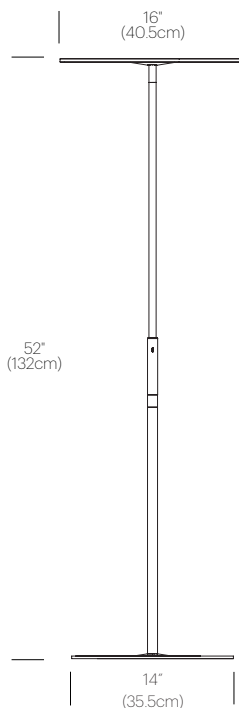

Cord length: 8' (244cm)

Global multi-plug adapter available

1 year warranty

CERTIFICATIONS

PACKAGING WEIGHT AND DIMENSIONS

Circa Table : 8.45LBS 15" X 14" X 4"

3.8KGS 38cm X 36cm X 10cm

NOTES

CERTIFICATIONS

PACKAGING WEIGHT AND DIMENSIONS

| | | |
|-----------------------|---------|-------------------|
| Circa Floor: | 21.9LBS | 29" X 18" X 3.5" |
| | 9.9KGS | 74cm X 46cm X 9cm |
| Circa Floor Pedestal: | 2.85LBS | 11" X 11" X 3" |
| | 1.3KGS | 28cm X 28cm X 8cm |

NOTES

Custom requests can be considered on volume orders

FINISHES

WHITE

GRAPHITE

DIMENSIONS

CIRCA FLOOR

CIRCA FLOOR+PEDESTAL

NOTES

Custom requests can be considered on volume orders

FINISHES

DIMENSIONS

CIRCA WALL 12

CIRCA WALL 16

CIRCA PENDANT

DESCRIPTION