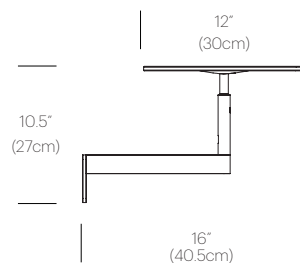

FINISHES

DIMENSIONS

CIRCA WALL 12