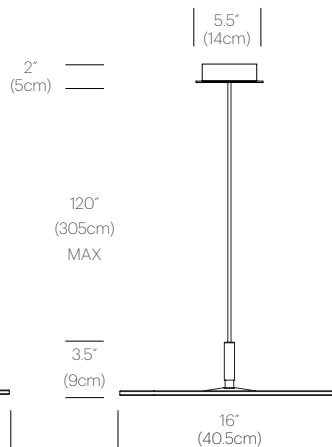

CERTIFICATIONS

PACKAGING WEIGHT AND DIMENSIONS

Circa Floor:	21.9LBS	29" X 18" X 3.5"
	9.9KGS	74cm X 46cm X 9cm
Circa Floor Pedestal:	2.85LBS	11" X 11" X 3"
	1.3KGS	28cm X 28cm X 8cm

NOTES

Custom requests can be considered on volume orders

CERTIFICATIONS

PACKAGING WEIGHT AND DIMENSIONS

Circa Pendant 12:	5.75LBS	15" X 14" X 4"
	2.6KGS	38cm X 36cm X 10cm
Circa Pendant 16 :	9.05LBS	18.5" X 18" X 4"
	4.1KGS	47cm X 46cm X 10cm

NOTES

Custom requests can be considered on volume orders

FINISHES

WHITE

GRAPHITE

DIMENSIONS

CIRCA PENDANT 12

CIRCA PENDANT 16

CIRCA FLUSH

DESCRIPTION