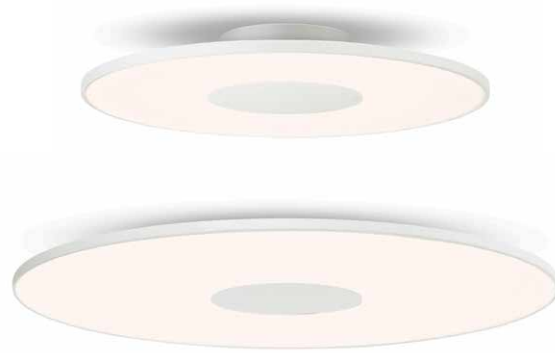

FINISHES

DIMENSIONS

CIRCA FLUSH 12

CIRCA FLUSH 16

CIRCA CHANDELIER

DESCRIPTION

Circa's revolutionary flat-panel LED light source combines seamless movement with warm and balanced illumination. Through its 45° shade tilt and 360° rotation, Circa redefines the ambient lighting category. Circa Chandelier is available in 3, 5, and 7 lamp configurations to fit a wide range of commercial and residential environments.