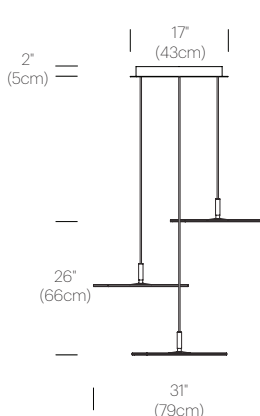

CERTIFICATIONS

PACKAGING WEIGHT AND DIMENSIONS

Circa Pendant 12:	5.75LBS	15" X 14" X 4"
	2.6KGS	38cm X 36cm X 10cm
Circa Pendant 16 :	9.05LBS	18.5" X 18" X 4"
	4.1KGS	47cm X 46cm X 10cm
Chandelier canopy 17":	15LBS	22" X 22" X 6"
	6.8KGS	56cm X 56cm X 15cm
Chandelier canopy 26":	30LBS	32" X 32" X 6"
	13.6KGS	81cm X 81cm X 15cm

NOTES

Custom requests can be considered on volume orders

FINISHES

WHITE

GRAPHITE

WHITE

DIMENSIONS

CIRCA CHANDELIER 3 (12")

CIRCA CHANDELIER 5 (12")

CIRCA CHANDELIER 7 (12")

CIRCA CHANDELIER 3 (16")

CIRCA CHANDELIER 5 (16")

CIRCA CHANDELIER 5 (16")

CHANDELIER CANOPY 17"

CHANDELIER CANOPY 26"