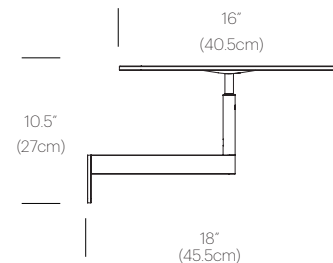

CERTIFICATIONS

PACKAGING WEIGHT AND DIMENSIONS

Circa Wall 12:	5.75LBS	15" X 14" X 4"
	2.6KGS	38cm X 36cm X 10cm
Circa Wall 16 :	9.05LBS	18.5" X 18" X 4"
	4.1KGS	47cm X 46cm X 10cm

NOTES

Custom requests can be considered on volume orders

FINISHES

DIMENSIONS

CIRCA WALL 12

CIRCA WALL 16

CIRCA PENDANT

DESCRIPTION

Circa's revolutionary flat-panel LED light source combines seamless movement with warm and balanced illumination. Through its 45° shade tilt and 360° rotation, Circa redefines the ambient lighting category. Circa is available in a wide range of models to satisfy all residential, office and hospitality applications.