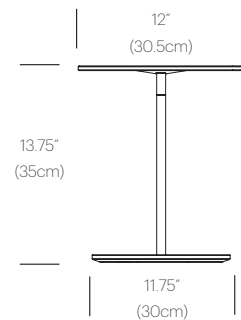

Cord length: 8' (244cm)

Global multi-plug adapter available

1 year warranty

CERTIFICATIONS

PACKAGING WEIGHT AND DIMENSIONS

Circa Table : 8.45LBS 15" X 14" X 4"

3.8KGS 38cm X 36cm X 10cm

NOTES

Custom requests can be considered on volume orders

FINISHES

WHITE

GRAPHITE

DIMENSIONS

CIRCA TABLE

CIRCA FLOOR

DESCRIPTION