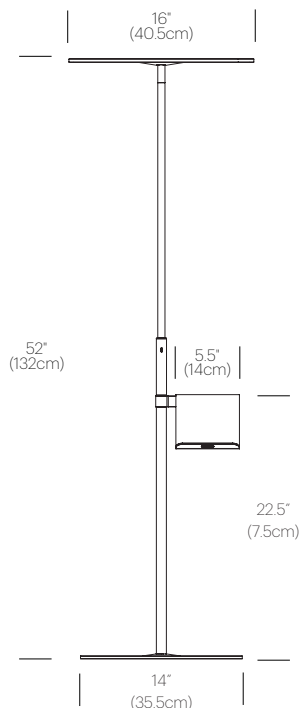

Optical Switch (4-stage control. 100%, 50%, 15%, off)

FEATURES

- 360° shade rotation
- 45° shade tilt in two directions
- USB charging port
- Ships flat-packed

SPECIFICATIONS

- Voltage: 120/220V 60Hz
- Power Consumption: 8.5W
- Color temperature: 2700K
- Luminosity: 380 Lumens
- Luminaire efficacy: 45 Lumens/Watt
- Color Rendition Index: 85 CRI
- ADA compliant
- Title 20 compliant
- 50K hour lifespan
- Cord length: 8' (244cm)
- Global multi-plug adapter available
- 1 year warranty

CERTIFICATIONS

PACKAGING WEIGHT AND DIMENSIONS

Circa Table :	8.45LBS 15" X 14" X 4"
	3.8KGS 38cm X 36cm X 10cm

NOTES

Custom requests can be considered on volume orders

FINISHES

DIMENSIONS

CIRCA TABLE

CERTIFICATIONS

PACKAGING WEIGHT AND DIMENSIONS

Circa Floor:	21.9LBS	29" X 18" X 3.5"
	9.9KGS	74cm X 46cm X 9cm
Circa Floor Pedestal:	2.85LBS	11" X 11" X 3"
	1.3KGS	28cm X 28cm X 8cm

NOTES

Custom requests can be considered on volume orders

FINISHES

WHITE

GRAPHITE

DIMENSIONS

CIRCA FLOOR

CIRCA FLOOR+PEDESTAL

CIRCA WALL

DESCRIPTION