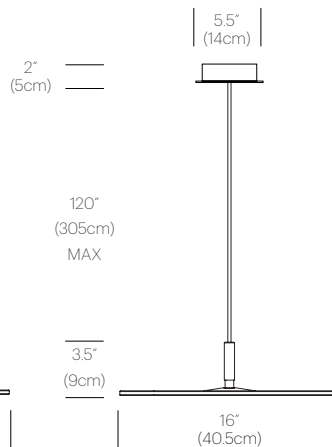

CERTIFICATIONS

PACKAGING WEIGHT AND DIMENSIONS

| | | |
|--------------------|---------|--------------------|
| Circa Pendant 12: | 5.75LBS | 15" X 14" X 4" |
| | 2.6KGS | 38cm X 36cm X 10cm |
| Circa Pendant 16 : | 9.05LBS | 18.5" X 18" X 4" |
| | 4.1KGS | 47cm X 46cm X 10cm |

NOTES

Custom requests can be considered on volume orders

FINISHES

WHITE

GRAPHITE

DIMENSIONS

CIRCA PENDANT 12

CIRCA PENDANT 16