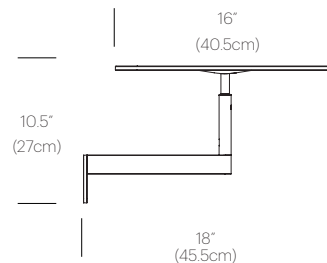

CERTIFICATIONS

PACKAGING WEIGHT AND DIMENSIONS

| | | |
|-----------------|---------|--------------------|
| Circa Wall 12: | 5.75LBS | 15" X 14" X 4" |
| | 2.6KGS | 38cm X 36cm X 10cm |
| Circa Wall 16 : | 9.05LBS | 18.5" X 18" X 4" |
| | 4.1KGS | 47cm X 46cm X 10cm |

NOTES

Custom requests can be considered on volume orders

FINISHES

DIMENSIONS

CIRCA WALL 12

CIRCA WALL 16

CIRCA PENDANT

DESCRIPTION