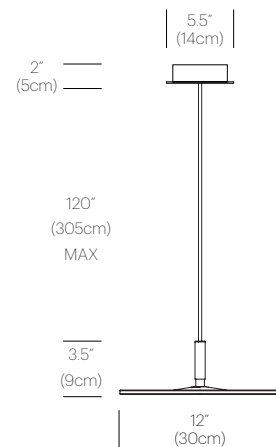

CERTIFICATIONS

PACKAGING WEIGHT AND DIMENSIONS

Circa Pendant 12:	5.75LBS	15" X 14" X 4"
	2.6KGS	38cm X 36cm X 10cm
Circa Pendant 16 :	9.05LBS	18.5" X 18" X 4"
	4.1KGS	47cm X 46cm X 10cm

NOTES

Custom requests can be considered on volume orders

FINISHES

WHITE

GRAPHITE

DIMENSIONS

CIRCA PENDANT 12

CIRCA PENDANT 16

CIRCA FLUSH

DESCRIPTION