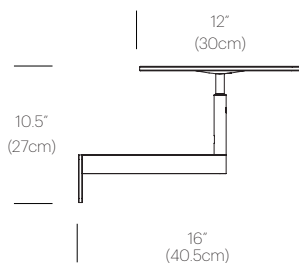

CERTIFICATIONS

PACKAGING WEIGHT AND DIMENSIONS

| | | |
|-----------------|---------|--------------------|
| Circa Wall 12: | 5.75LBS | 15" X 14" X 4" |
| | 2.6KGS | 38cm X 36cm X 10cm |
| Circa Wall 16 : | 9.05LBS | 18.5" X 18" X 4" |
| | 4.1KGS | 47cm X 46cm X 10cm |

NOTES

Custom requests can be considered on volume orders

FINISHES

DIMENSIONS

CIRCA WALL 12

CIRCA WALL 16

CIRCA PENDANT

DESCRIPTION