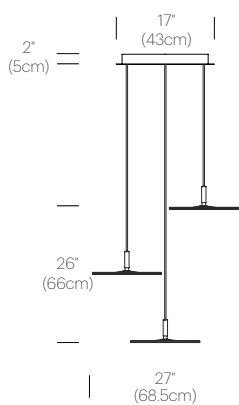

CERTIFICATIONS

PACKAGING WEIGHT AND DIMENSIONS

Circa Pendant 12:	5.75LBS	15" X 14" X 4"
	2.6KGS	38cm X 36cm X 10cm
Circa Pendant 16 :	9.05LBS	18.5" X 18" X 4"
	4.1KGS	47cm X 46cm X 10cm
Chandelier canopy 17":	15LBS	22" X 22" X 6"
	6.8KGS	56cm X 56cm X 15cm
Chandelier canopy 26":	30LBS	32" X 32" X 6"
	13.6KGS	81cm X 81cm X 15cm

NOTES

Custom requests can be considered on volume orders

FINISHES

WHITE

GRAPHITE

WHITE

DIMENSIONS

CIRCA CHANDELIER 3 (12")

CIRCA CHANDELIER 5 (12")

CIRCA CHANDELIER 7 (12")

CIRCA CHANDELIER 3 (16")

CIRCA CHANDELIER 5 (16")

CIRCA CHANDELIER 5 (16")

CHANDELIER CANOPY 17"

CHANDELIER CANOPY 26"