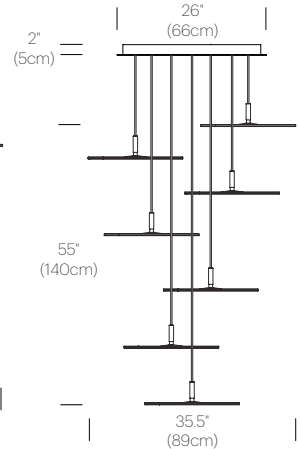

LIGHT CONTROL

Hard wired (Triac transformer)
ELV dimmer recommended

FEATURES

360° shade rotation
45° shade tilt in two directions
Ships flat-packed

SPECIFICATIONS

Voltage: 120/220V 60Hz
Power Consumption: 10.5W per lamp
Color temperature: 2700K
Luminosity: 550 Lumens per lamp
Luminaire efficacy: 52Lumens/Watt
Color Rendition Index: 85 CRI
Title 20 compliant
50K hour lifespan
Cord length: 10' (305cm) (Field Cuttable)
1 year warranty

CERTIFICATIONS

PACKAGING WEIGHT AND DIMENSIONS

| | | |
|------------------------|---------|--------------------|
| Circa Pendant 12: | 5.75LBS | 15" X 14" X 4" |
| | 2.6KGS | 38cm X 36cm X 10cm |
| Circa Pendant 16 : | 9.05LBS | 18.5" X 18" X 4" |
| | 4.1KGS | 47cm X 46cm X 10cm |
| Chandelier canopy 17": | 15LBS | 22" X 22" X 6" |
| | 6.8KGS | 56cm X 56cm X 15cm |
| Chandelier canopy 26": | 30LBS | 32" X 32" X 6" |
| | 13.6KGS | 81cm X 81cm X 15cm |

NOTES

Custom requests can be considered on volume orders

FINISHES

WHITE

GRAPHITE

WHITE

DIMENSIONS

CIRCA CHANDELIER 3 (12")

CIRCA CHANDELIER 5 (12")

CIRCA CHANDELIER 7 (12")

CIRCA CHANDELIER 3 (16")

CIRCA CHANDELIER 5 (16")

CIRCA CHANDELIER 5 (16")

CHANDELIER CANOPY 17"

CHANDELIER CANOPY 26"