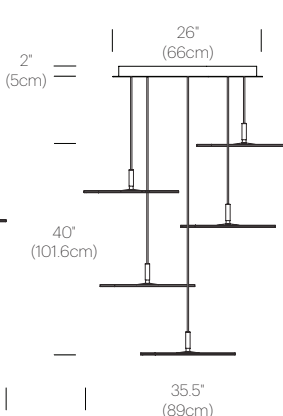

CERTIFICATIONS

PACKAGING WEIGHT AND DIMENSIONS

| | | |
|------------------------|---------|--------------------|
| Circa Pendant 12: | 5.75LBS | 15" X 14" X 4" |
| | 2.6KGS | 38cm X 36cm X 10cm |
| Circa Pendant 16 : | 9.05LBS | 18.5" X 18" X 4" |
| | 4.1KGS | 47cm X 46cm X 10cm |
| Chandelier canopy 17": | 15LBS | 22" X 22" X 6" |
| | 6.8KGS | 56cm X 56cm X 15cm |
| Chandelier canopy 26": | 30LBS | 32" X 32" X 6" |
| | 13.6KGS | 81cm X 81cm X 15cm |

NOTES

Custom requests can be considered on volume orders

FINISHES

WHITE

GRAPHITE

WHITE

DIMENSIONS

CIRCA CHANDELIER 3 (12")

CIRCA CHANDELIER 5 (12")

CIRCA CHANDELIER 7 (12")

CIRCA CHANDELIER 3 (16")

CIRCA CHANDELIER 5 (16")

CIRCA CHANDELIER 5 (16")

CHANDELIER CANOPY 17"

CHANDELIER CANOPY 26"