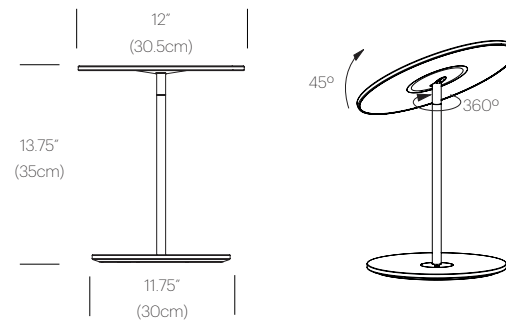

Optical Switch (4-stage control. 100%, 50%, 15%, off)

FEATURES

- 360° shade rotation
- 45° shade tilt in two directions
- USB charging port
- Ships flat-packed

SPECIFICATIONS

- Voltage: 120/220V 60Hz
- Power Consumption: 8.5W
- Color temperature: 2700K
- Luminosity: 380 Lumens
- Luminaire efficacy: 45 Lumens/Watt
- Color Rendition Index: 85 CRI
- ADA compliant
- Title 20 compliant
- 50K hour lifespan
- Cord length: 8' (244cm)
- Global multi-plug adapter available
- 1 year warranty

CERTIFICATIONS

PACKAGING WEIGHT AND DIMENSIONS

Circa Table :	8.45LBS 15" X 14" X 4"
	3.8KGS 38cm X 36cm X 10cm

NOTES

Custom requests can be considered on volume orders

FINISHES

DIMENSIONS

CIRCA TABLE

LIGHT CONTROL

Optical Switch (4-stage control. 100%, 50%, 15%, off)

FEATURES

- 360° shade rotation
- 45° shade tilt in two directions
- USB charging port
- Ships flat-packed

SPECIFICATIONS

- Voltage: 120/220V 60Hz
- Power Consumption: 9.5W
- Color temperature: 2700K
- Luminosity: 435 Lumens
- Luminaire efficacy: 46 Lumens/Watt
- Color Rendition Index: 85 CRI
- ADA compliant
- Title 20 compliant
- 50K hour lifespan
- Cord length: 8' (244cm)
- Global multi-plug adapter available
- 1 year warranty