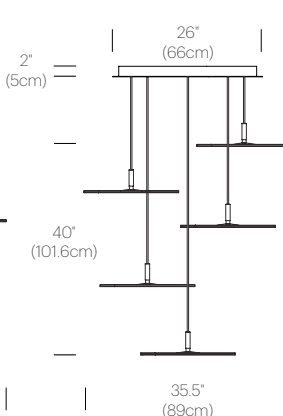

CERTIFICATIONS

PACKAGING WEIGHT AND DIMENSIONS

Circa Pendant 12:	5.75LBS	15" X 14" X 4"
	2.6KGS	38cm X 36cm X 10cm
Circa Pendant 16 :	9.05LBS	18.5" X 18" X 4"
	4.1KGS	47cm X 46cm X 10cm
Chandelier canopy 17":	15LBS	22" X 22" X 6"
	6.8KGS	56cm X 56cm X 15cm
Chandelier canopy 26":	30LBS	32" X 32" X 6"
	13.6KGS	81cm X 81cm X 15cm

NOTES

Custom requests can be considered on volume orders

FINISHES

WHITE

GRAPHITE

WHITE

DIMENSIONS

CIRCA CHANDELIER 3 (12")

CIRCA CHANDELIER 5 (12")

CIRCA CHANDELIER 7 (12")

CIRCA CHANDELIER 3 (16")

CIRCA CHANDELIER 5 (16")

CIRCA CHANDELIER 5 (16")

CHANDELIER CANOPY 17"

CHANDELIER CANOPY 26"