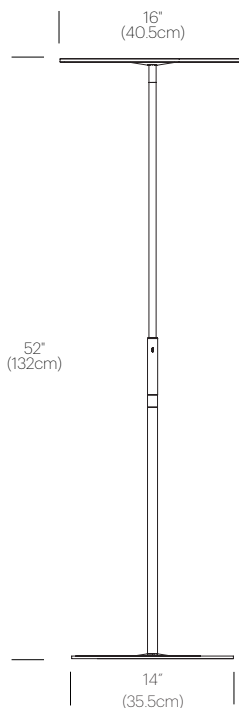

Optical Switch (4-stage control. 100%, 50%, 15%, off)

FEATURES

- 360° shade rotation
- 45° shade tilt in two directions
- USB charging port
- Ships flat-packed

SPECIFICATIONS

- Voltage: 120/220V 60Hz
- Power Consumption: 8.5W
- Color temperature: 2700K
- Luminosity: 380 Lumens
- Luminaire efficacy: 45 Lumens/Watt
- Color Rendition Index: 85 CRI
- ADA compliant
- Title 20 compliant
- 50K hour lifespan
- Cord length: 8' (244cm)
- Global multi-plug adapter available
- 1 year warranty

CERTIFICATIONS

PACKAGING WEIGHT AND DIMENSIONS

Circa Table :	8.45LBS 15" X 14" X 4"
	3.8KGS 38cm X 36cm X 10cm

NOTES

Custom requests can be considered on volume orders

FINISHES

DIMENSIONS

CIRCA TABLE

CERTIFICATIONS

PACKAGING WEIGHT AND DIMENSIONS

Circa Floor:	21.9LBS	29" X 18" X 3.5"
	9.9KGS	74cm X 46cm X 9cm
Circa Floor Pedestal:	2.85LBS	11" X 11" X 3"
	1.3KGS	28cm X 28cm X 8cm

NOTES

Custom requests can be considered on volume orders

FINISHES

WHITE

GRAPHITE

DIMENSIONS

CIRCA FLOOR

CIRCA FLOOR+PEDESTAL

CIRCA WALL

DESCRIPTION