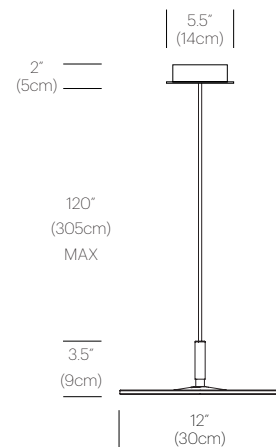

CERTIFICATIONS

PACKAGING WEIGHT AND DIMENSIONS

| | | |
|--------------------|---------|--------------------|
| Circa Pendant 12: | 5.75LBS | 15" X 14" X 4" |
| | 2.6KGS | 38cm X 36cm X 10cm |
| Circa Pendant 16 : | 9.05LBS | 18.5" X 18" X 4" |
| | 4.1KGS | 47cm X 46cm X 10cm |

NOTES

Custom requests can be considered on volume orders

FINISHES

WHITE

GRAPHITE

DIMENSIONS

CIRCA PENDANT 12

CIRCA PENDANT 16