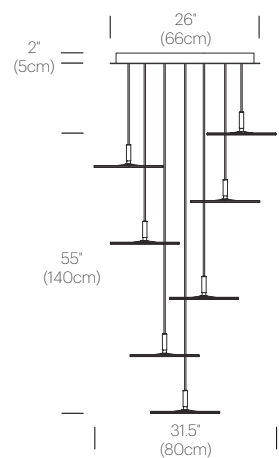

LIGHT CONTROL

Hard wired (Triac transformer)
ELV dimmer recommended

FEATURES

360° shade rotation
45° shade tilt in two directions
Ships flat-packed

SPECIFICATIONS

Voltage: 120/220V 60Hz
Power Consumption: 10.5W per lamp
Color temperature: 2700K
Luminosity: 550 Lumens per lamp
Luminaire efficacy: 52Lumens/Watt
Color Rendition Index: 85 CRI
Title 20 compliant
50K hour lifespan
Cord length: 10' (305cm) (Field Cuttable)
1 year warranty

CERTIFICATIONS

PACKAGING WEIGHT AND DIMENSIONS

| | | |
|------------------------|---------|--------------------|
| Circa Pendant 12: | 5.75LBS | 15" X 14" X 4" |
| | 2.6KGS | 38cm X 36cm X 10cm |
| Circa Pendant 16 : | 9.05LBS | 18.5" X 18" X 4" |
| | 4.1KGS | 47cm X 46cm X 10cm |
| Chandelier canopy 17": | 15LBS | 22" X 22" X 6" |
| | 6.8KGS | 56cm X 56cm X 15cm |
| Chandelier canopy 26": | 30LBS | 32" X 32" X 6" |
| | 13.6KGS | 81cm X 81cm X 15cm |

NOTES

Custom requests can be considered on volume orders

FINISHES

WHITE

GRAPHITE

WHITE

DIMENSIONS

CIRCA CHANDELIER 3 (12")

CIRCA CHANDELIER 5 (12")

CIRCA CHANDELIER 7 (12")

CIRCA CHANDELIER 3 (16")

CIRCA CHANDELIER 5 (16")

CIRCA CHANDELIER 5 (16")

CHANDELIER CANOPY 17"

CHANDELIER CANOPY 26"