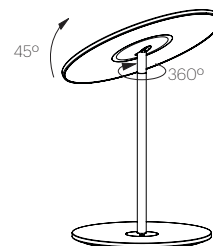

DIMENSIONS

CIRCA TABLE