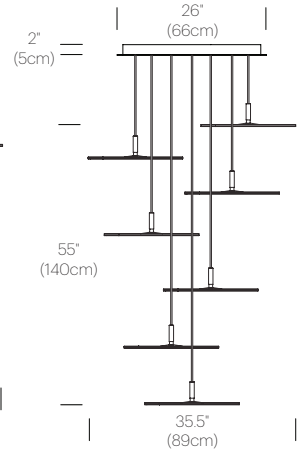

LIGHT CONTROL

Hard wired (Triac transformer)
ELV dimmer recommended

FEATURES

360° shade rotation
45° shade tilt in two directions
Ships flat-packed

SPECIFICATIONS

Voltage: 120/220V 60Hz
Power Consumption: 10.5W per lamp
Color temperature: 2700K
Luminosity: 550 Lumens per lamp
Luminaire efficacy: 52Lumens/Watt
Color Rendition Index: 85 CRI
Title 20 compliant
50K hour lifespan
Cord length: 10' (305cm) (Field Cuttable)
1 year warranty

CERTIFICATIONS

PACKAGING WEIGHT AND DIMENSIONS

Circa Pendant 12:	5.75LBS	15" X 14" X 4"
	2.6KGS	38cm X 36cm X 10cm
Circa Pendant 16 :	9.05LBS	18.5" X 18" X 4"
	4.1KGS	47cm X 46cm X 10cm
Chandelier canopy 17":	15LBS	22" X 22" X 6"
	6.8KGS	56cm X 56cm X 15cm
Chandelier canopy 26":	30LBS	32" X 32" X 6"
	13.6KGS	81cm X 81cm X 15cm

NOTES

Custom requests can be considered on volume orders

FINISHES

WHITE

GRAPHITE

WHITE

DIMENSIONS

CIRCA CHANDELIER 3 (12")

CIRCA CHANDELIER 5 (12")

CIRCA CHANDELIER 7 (12")

CIRCA CHANDELIER 3 (16")

CIRCA CHANDELIER 5 (16")

CIRCA CHANDELIER 5 (16")

CHANDELIER CANOPY 17"

CHANDELIER CANOPY 26"