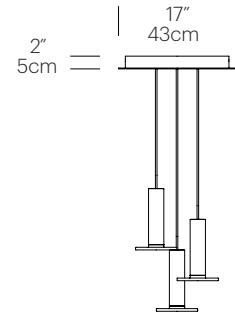

SPECIFICATIONS

- Voltage: 120V or 240V 60Hz
- Power consumption: 8W
- Color temperature: 3000K
- Luminosity: 380 Lumens
- Luminaire efficacy: 48 Lumens/Watt
- Color Rendition Index: 85 CRI
- Title 20 compliant
- 50K hour lifespan
- Cord length: 10' (304cm) (Field Cuttable)
- 1 year warranty
- Certifications: ETL, CE, PSE, RoHS

DIMENSIONS

CIELO

CIELO CHANDELIER CANOPY

CIELO CHANDELIER
3, 5, 7

CIELO CHANDELIER
13

CIELO CHANDELIER 3

CIELO CHANDELIER 5

CIELO CHANDELIER 7