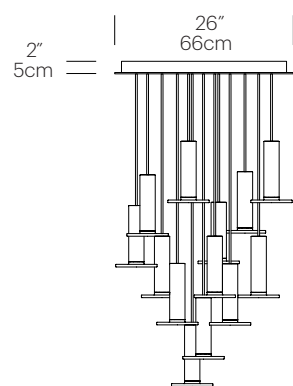

CIELO CHANDELIER 13

FINISH OPTIONS

White/
White/
White Cord

White/
White/
Turquoise Cord

White/
Moss/
White/
Copper Cord

White/
Tomato/
White/
Copper Cord

Gray/
Gray/
Gray Cord

Black/
Black/
Black Cord

Satin Aluminum/
Gray Cord

Pablo®

888 MARIN STREET SAN FRANCISCO, CA 94124
PABLODESIGNS.COM