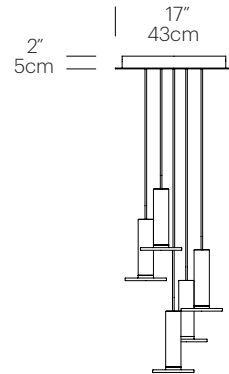

SPECIFICATIONS

- Voltage: 120V or 240V 60Hz
- Power consumption: 8W
- Color temperature: 3000K
- Luminosity: 380 Lumens
- Luminaire efficacy: 48 Lumens/Watt
- Color Rendition Index: 85 CRI
- Title 20 compliant
- 50K hour lifespan
- Cord length: 10' (304cm) (Field Cuttable)
- 1 year warranty
- Certifications: ETL, CE, PSE, RoHS

DIMENSIONS

CIELO

CIELO CHANDELIER CANOPY

CIELO CHANDELIER
3, 5, 7

CIELO CHANDELIER
13

CIELO CHANDELIER 3

CIELO CHANDELIER 5

CIELO CHANDELIER 7