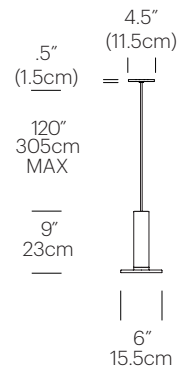

SPECIFICATIONS

- Voltage: 120V or 240V 60Hz
- Power consumption: 8W
- Color temperature: 3000K
- Luminosity: 380 Lumens
- Luminaire efficacy: 48 Lumens/Watt
- Color Rendition Index: 85 CRI
- Title 20 compliant
- 50K hour lifespan
- Cord length: 10' (304cm) (Field Cuttable)
- 1 year warranty
- Certifications: ETL, CE, PSE, RoHS

DIMENSIONS

CIELO

CIELO CHANDELIER CANOPY

CIELO CHANDELIER
3, 5, 7

CIELO CHANDELIER
13

CIELO CHANDELIER 3

CIELO CHANDELIER 5

CIELO CHANDELIER 7