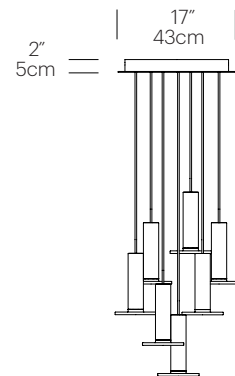

SPECIFICATIONS

- Voltage: 120V or 240V 60Hz
- Power consumption: 8W
- Color temperature: 3000K
- Luminosity: 380 Lumens
- Luminaire efficacy: 48 Lumens/Watt
- Color Rendition Index: 85 CRI
- Title 20 compliant
- 50K hour lifespan
- Cord length: 10' (304cm) (Field Cuttable)
- 1 year warranty
- Certifications: ETL, CE, PSE, RoHS

DIMENSIONS

CIELO

CIELO CHANDELIER CANOPY

CIELO CHANDELIER
3, 5, 7

CIELO CHANDELIER
13

CIELO CHANDELIER 3

CIELO CHANDELIER 5

CIELO CHANDELIER 7