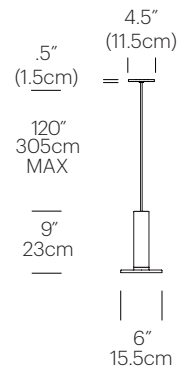

DIMENSIONS

CIELO