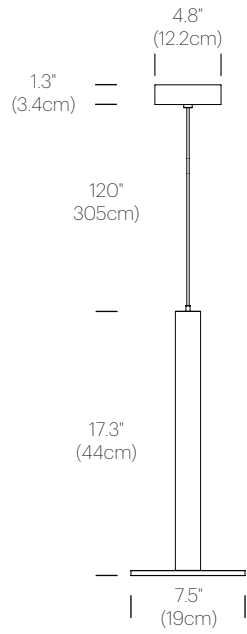

DESIGNER

Pablo Studio 2017

MATERIALS

- Aluminum
- Polycarbonate lens

FEATURES

- Energy efficient flat panel technology
- Fully dimmable
- Glare-free illumination

SPECIFICATIONS

- Voltage: 120 or 240V 50/60Hz
- Power Consumption: 18W
- Color Temperature: 2700K
- Luminosity: 1200 Lumens
- Luminaire efficacy: 58 Lumens/Watt
- Color Rendition Index: 91 CRI
- 50K hour lifespan
- Cable Length: 10' (3m) (Adjustable height)

MODELS

- Cielo XL

DIMENSIONS

CIELO XL

FINISH OPTIONS

CIELO XL

Satin

Polished