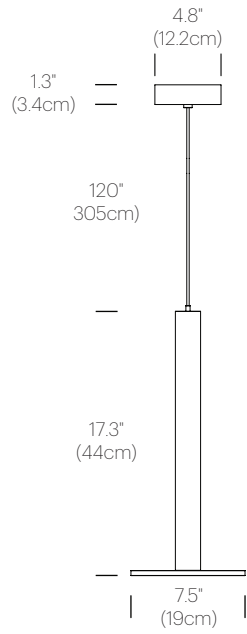

DESIGNER

Pablo Studio 2017

MATERIALS

- Aluminum
- Polycarbonate lens

FEATURES

- Energy efficient flat panel technology
- Fully dimmable
- Glare-free illumination

SPECIFICATIONS

- Voltage: 120 or 240V 50/60Hz
- Power Consumption: 24W
- Color Temperature: 2700K
- Luminosity: 1200 Lumens
- Luminaire efficacy: 58 Lumens/Watt
- Color Rendition Index: 91 CRI
- 50K hour lifespan
- Cable Length: 10' (3m) (Adjustable height)

MODELS

- Cielo XL

DIMENSIONS

CIELO XL

FINISH OPTIONS

CIELO XL

Satin

Polished