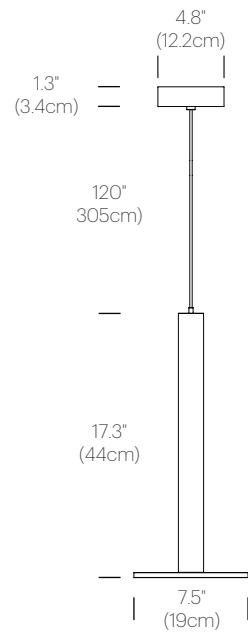

## SPECIFICATIONS

- Voltage: 120 or 240V 50/60Hz
- Power Consumption: 18W
- Color Temperature: 2700K
- Luminosity: 1200 Lumens
- Luminaire efficacy: 58 Lumens/Watt
- Color Rendition Index: 91 CRI
- 50K hour lifespan
- Cable Length: 10' (3m) (Adjustable height)

## MODELS

- Cielo XL

# DIMENSIONS

CIELO XL