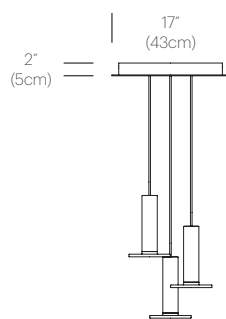

CERTIFICATIONS

PACKAGING WEIGHT AND DIMENSIONS

Cielo:	3.65LBS	11" X 7.5" X 7.5"
	1.7KGS	28cm X 19cm X 19cm

NOTES

Custom requests can be considered on volume order

FINISHES

WHITE/
WHITE/
WHITE CABLE

WHITE/
WHITE/
TURQUOISE CABLE

50K hour lifespan

Cable length: 10' (305cm) (Field Cuttable)

1 year warranty

CERTIFICATIONS

PACKAGING WEIGHT AND DIMENSIONS

Cielo:	3.65LBS	11" X 7.5" X 7.5"
	1.7KGS	28cm X 19cm X 19cm
Chandelier canopy 17":	15LBS	22" X 22" X 6"
	6.8KGS	56cm X 56cm X 15cm
Chandelier canopy 26":	30LBS	32" X 32" X 6"
	13.6KGS	81cm X 81cm X 15cm

GRAY/
GRAY/
GRAY CABLE

BLACK/
BLACK/
BLACK CABLE

SATIN ALUMINUM/
GRAY CABLE

CIELO CANOPY

WHITE

DIMENSIONS

CIELO CHANDELIER 3

CIELO CHANDELIER 5