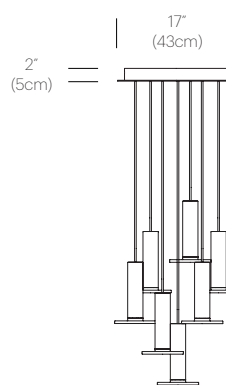

CERTIFICATIONS

PACKAGING WEIGHT AND DIMENSIONS

Cielo:	3.65LBS	11" X 7.5" X 7.5"
	1.7KGS	28cm X 19cm X 19cm

NOTES

Custom requests can be considered on volume order

FINISHES

WHITE/
WHITE/
WHITE CABLE

WHITE/
WHITE/
TURQUOISE CABLE

50K hour lifespan

Cable length: 10' (305cm) (Field Cuttable)

1 year warranty

CERTIFICATIONS

PACKAGING WEIGHT AND DIMENSIONS

Cielo:	3.65LBS	11" X 7.5" X 7.5"
	1.7KGS	28cm X 19cm X 19cm
Chandelier canopy 17":	15LBS	22" X 22" X 6"
	6.8KGS	56cm X 56cm X 15cm
Chandelier canopy 26":	30LBS	32" X 32" X 6"
	13.6KGS	81cm X 81cm X 15cm

GRAY/
GRAY/
GRAY CABLE

BLACK/
BLACK/
BLACK CABLE

SATIN ALUMINUM/
GRAY CABLE

CIELO CANOPY

WHITE

DIMENSIONS

CIELO CHANDELIER 3

CIELO CHANDELIER 5

CIELO CHANDELIER CANOPY 3, 5, 7

CIELO CHANDELIER CANOPY 13

CIELO CHANDELIER 7

CIELO CHANDELIER 13