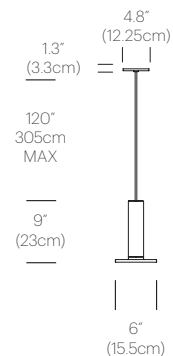

CERTIFICATIONS

PACKAGING WEIGHT AND DIMENSIONS

Cielo:	3.65LBS	11" X 7.5" X 7.5"
	1.7KGS	28cm X 19cm X 19cm

NOTES

Custom requests can be considered on volume order

FINISHES

WHITE/
WHITE/
WHITE CABLE

WHITE/
WHITE/
TURQUOISE CABLE

WHITE/
MOSS/
COPPER CABLE

WHITE/
TOMATO/
COPPER CABLE

GRAY/
GRAY/
GRAY CABLE

BLACK/
BLACK/
BLACK CABLE

SATIN ALUMINUM/
GRAY CABLE

DIMENSIONS

CIELO

CIELO CHANDELIER

50K hour lifespan

Cable length: 10' (305cm) (Field Cuttable)

1 year warranty

CERTIFICATIONS

PACKAGING WEIGHT AND DIMENSIONS

Cielo:	3.65LBS	11" X 7.5" X 7.5"
	1.7KGS	28cm X 19cm X 19cm
Chandelier canopy 17":	15LBS	22" X 22" X 6"
	6.8KGS	56cm X 56cm X 15cm
Chandelier canopy 26":	30LBS	32" X 32" X 6"
	13.6KGS	81cm X 81cm X 15cm