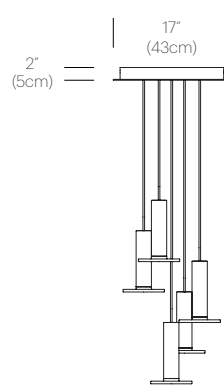

CERTIFICATIONS

PACKAGING WEIGHT AND DIMENSIONS

Cielo:	3.65LBS	11" X 7.5" X 7.5"
	1.7KGS	28cm X 19cm X 19cm

NOTES

Custom requests can be considered on volume order

FINISHES

WHITE/
WHITE/
WHITE CABLE

WHITE/
WHITE/
TURQUOISE CABLE

50K hour lifespan

Cable length: 10' (305cm) (Field Cuttable)

1 year warranty

CERTIFICATIONS

PACKAGING WEIGHT AND DIMENSIONS

Cielo:	3.65LBS	11" X 7.5" X 7.5"
	1.7KGS	28cm X 19cm X 19cm
Chandelier canopy 17":	15LBS	22" X 22" X 6"
	6.8KGS	56cm X 56cm X 15cm
Chandelier canopy 26":	30LBS	32" X 32" X 6"
	13.6KGS	81cm X 81cm X 15cm

GRAY/
GRAY/
GRAY CABLE

BLACK/
BLACK/
BLACK CABLE

SATIN ALUMINUM/
GRAY CABLE

CIELO CANOPY

WHITE

DIMENSIONS

CIELO CHANDELIER 3

CIELO CHANDELIER 5

CIELO CHANDELIER CANOPY 3, 5, 7

CIELO CHANDELIER CANOPY 13

CIELO CHANDELIER 7

CIELO CHANDELIER 13