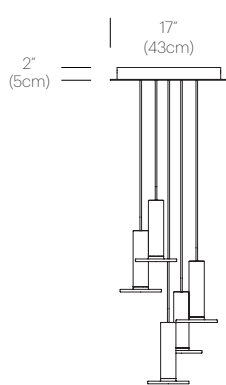

CERTIFICATIONS

PACKAGING WEIGHT AND DIMENSIONS

Cielo:	3.65LBS	11" X 7.5" X 7.5"
	1.7KGS	28cm X 19cm X 19cm
Chandelier canopy 17":	15LBS	22" X 22" X 6"
	6.8KGS	56cm X 56cm X 15cm
Chandelier canopy 26":	30LBS	32" X 32" X 6"
	13.6KGS	81cm X 81cm X 15cm

GRAY/
GRAY/
GRAY CABLE

BLACK/
BLACK/
BLACK CABLE

SATIN ALUMINUM/
GRAY CABLE

CIELO CANOPY

WHITE

DIMENSIONS

CIELO CHANDELIER 3

CIELO CHANDELIER 5