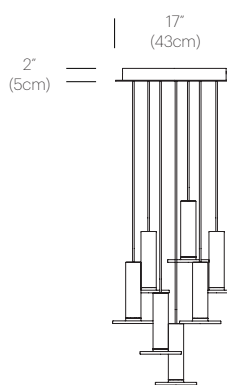

CERTIFICATIONS

PACKAGING WEIGHT AND DIMENSIONS

Cielo:	3.65LBS	11" X 7.5" X 7.5"
	1.7KGS	28cm X 19cm X 19cm
Chandelier canopy 17":	15LBS	22" X 22" X 6"
	6.8KGS	56cm X 56cm X 15cm
Chandelier canopy 26":	30LBS	32" X 32" X 6"
	13.6KGS	81cm X 81cm X 15cm

GRAY/
GRAY/
GRAY CABLE

BLACK/
BLACK/
BLACK CABLE

SATIN ALUMINUM/
GRAY CABLE

CIELO CANOPY

WHITE

DIMENSIONS

CIELO CHANDELIER 3

CIELO CHANDELIER 5

CIELO CHANDELIER CANOPY 3, 5, 7

CIELO CHANDELIER CANOPY 13

CIELO CHANDELIER 7

CIELO CHANDELIER 13