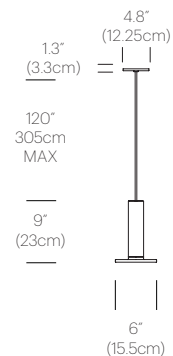

DIMENSIONS

CIELO