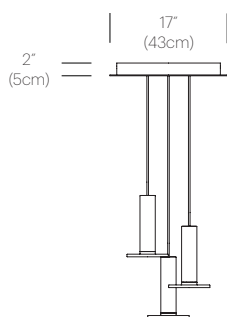

CERTIFICATIONS

PACKAGING WEIGHT AND DIMENSIONS

Cielo:	3.65LBS	11" X 7.5" X 7.5"
	1.7KGS	28cm X 19cm X 19cm
Chandelier canopy 17":	15LBS	22" X 22" X 6"
	6.8KGS	56cm X 56cm X 15cm
Chandelier canopy 26":	30LBS	32" X 32" X 6"
	13.6KGS	81cm X 81cm X 15cm

GRAY/
GRAY/
GRAY CABLE

BLACK/
BLACK/
BLACK CABLE

SATIN ALUMINUM/
GRAY CABLE

CIELO CANOPY

WHITE

DIMENSIONS

CIELO CHANDELIER 3

CIELO CHANDELIER 5