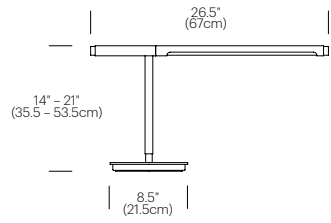

DIMENSIONS

BRAZO TABLE