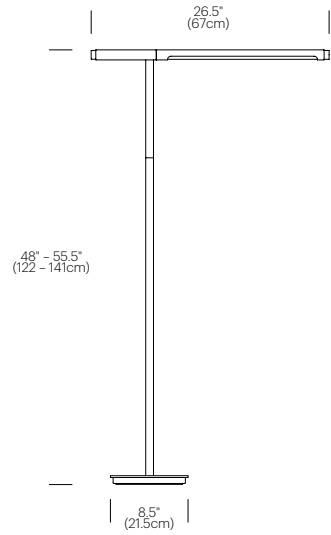

Pablo®

BRAZO

BRAZO

DESCRIPTION

Brazo's precision machined aluminum construction allows for optimal task lighting control with 360° adjustability and 90° tilt. Brazo features a luminous and energy-efficient LED light source which can be dialed to any desired beam-spread and brightness depending on the task.

SPECIFICATIONS

- Voltage: 120/220V 60Hz
- Power Consumption: 9W
- Color temperature: 3000K
- Luminosity: 400 Lumens
- Luminaire efficacy: 43 Lumens/Watt
- Color Rendition Index: 85 CRI
- 50K hour lifespan
- Cord length: 8' (244cm)
- Global Multi-plug adapter available
- 1 year warranty
- Certifications: UL, CE, RoHS

DIMENSIONS

BRAZO TABLE

BRAZO FLOOR

FINISH OPTIONS

BRAZO TABLE AND FLOOR

Silver

Black

White