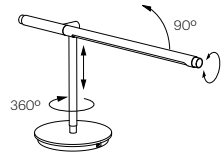

DIMENSIONS

BRAZO TABLE