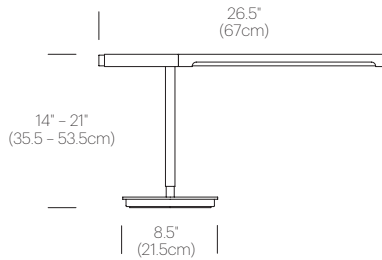

## PACKAGING WEIGHT AND DIMENSIONS

BRAZO TABLE:	14.2LBS	39" X 11" X 5"
	6.4KGS	99cm X 28cm X 13cm

## DIMENSIONS

### BRAZO TABLE

SURFACE MOUNT AVAILABLE FOR 118" (3cm), 2" (5cm) AND 3" (7.5cm) WORKSURFACES