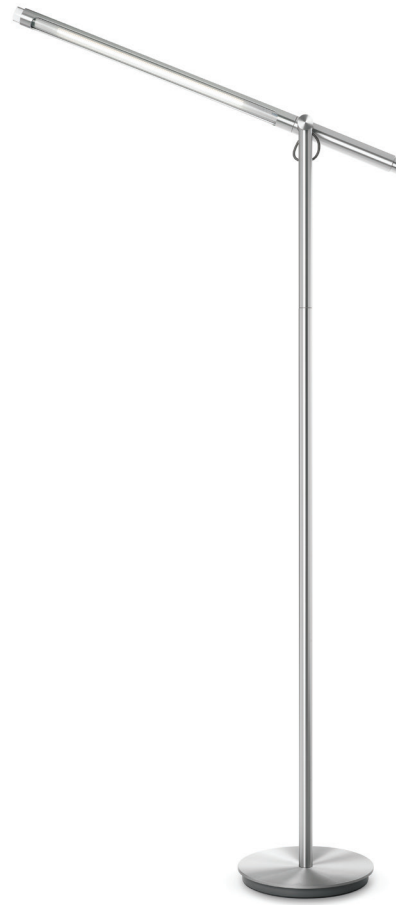

BRAZO FLOOR

DESCRIPTION

Brazo's precision machined aluminum construction allows for optimal task lighting control with 360° adjustability and 90° tilt. Brazo features a luminous and energy-efficient LED light source which can be dialed to any desired beam-spread and brightness depending on the task.

FIXTURE TYPE

Floor

LIGHT SOURCE

(108x) High output LED array

PRODUCT CODES

Brazo Floor (Silver):	BRAZ FLR SLV
Brazo Floor (Black):	BRAZ FLR BLK
Brazo Floor (White):	BRAZ FLR WHT
Brazo Floor (Bronze):	BRAZ FLR BRZ

LIGHT CONTROL

Full range dim (rotary dimmer)

FEATURES

- 360° arm rotation
- 90° arm tilt
- Calibrated light focus control
- Height adjustable
- Advanced LED array eliminates multiple shadows
- Ships flat-packed
- 97% recyclable

SPECIFICATIONS

- Voltage: 120-240V 50-60Hz
- Power Consumption: 9W
- Color temperature: 3000K
- Luminosity: 450 Lumens
- Luminaire efficacy: 50 Lumens/Watt
- Color Rendition Index: 85 CRI
- Title 20 compliant
- 50K hour lifespan
- Cable length: 8' (244cm)
- Global multi-plug adapter available
- 1 year warranty

CERTIFICATIONS

PACKAGING WEIGHT AND DIMENSIONS

BRAZO FLOOR:	15.55LBS	39" X 11" X 5"
	7.1KGS	99cm X 28cm X 13cm

NOTES

Custom requests can be considered on volume orders