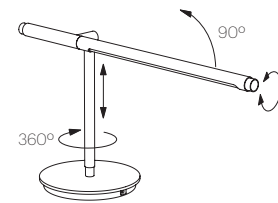

## PACKAGING WEIGHT AND DIMENSIONS

BRAZO TABLE:	14.2LBS	39" X 11" X 5"
	6.4KGS	99cm X 28cm X 13cm

## DIMENSIONS

### BRAZO TABLE

SURFACE MOUNT AVAILABLE FOR 118" (3cm), 2" (5cm) AND 3" (7.5cm) WORKSURFACES