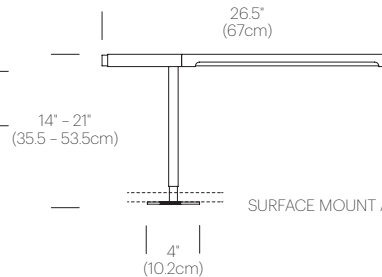

## PACKAGING WEIGHT AND DIMENSIONS

BRAZO TABLE:	14.2LBS	39" X 11" X 5"
	6.4KGS	99cm X 28cm X 13cm

## DIMENSIONS

### BRAZO TABLE

SURFACE MOUNT AVAILABLE FOR 118" (3cm), 2" (5cm) AND 3" (7.5cm) WORKSURFACES