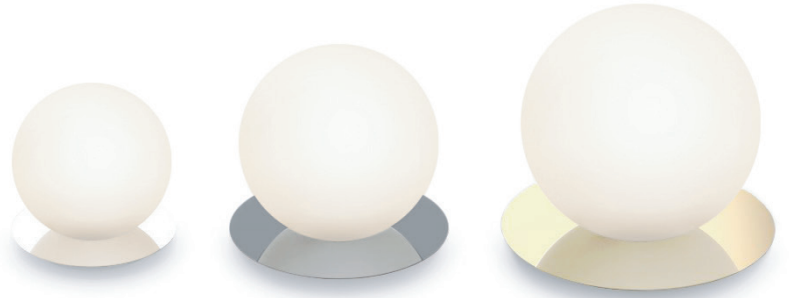

BOLA SPHERE TABLE

DESCRIPTION

The Bola Sphere Table series fuses an elegant blown opal glass sphere with a mirrored disc base in polished stainless steel to give the illusion of a floating orb in space. Taking its cues from the Bola Family Collection, the new table version brings this magical combination to a table surface, allowing for full range dimming and is available in 3 distinct globe sizes: 8" (20cm), 10" (25.5cm), and 12" (30.5cm). Its mating base is available in 3 corresponding diameters: 9.5" (24cm), 12" (30.5cm), and 14" (36cm) in 4 exquisite finishes: chrome, brass, rose gold and gunmetal. Each finish provides a distinct personality for any residential, contract, or hospitality environment.

CERTIFICATION

PACKAGING WEIGHTS AND DIMENSIONS

| | | |
|--------------|--------|--------------------|
| BOLA SPH 8: | 4LBS | 10" X 10" X 14.5" |
| | 1.8KGS | 25cm X 25cm X 37cm |
| BOLA SPH 10: | 4.2LBS | 13" X 13" X 18" |
| | 1.9KGS | 33cm X 33cm X 46cm |
| BOLA SPH 12: | 5.2LBS | 16" X 16" X 21" |
| | 2.4KGS | 40cm X 40cm X 53cm |

NOTES

Custom requests can be considered on volume orders

FINISHES

BOLA SPHERE TABLE

CHROME

BRASS

ROSE GOLD

GUNMETAL