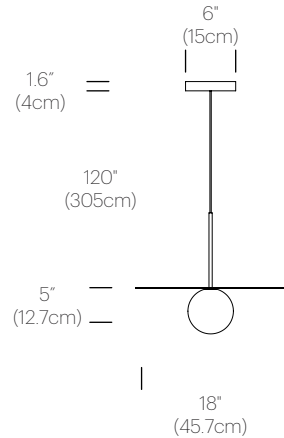

FINISHES

BOLA DISC

CHROME

BRASS

ROSE GOLD

GLOSS WHITE/
CHROME

DIMENSIONS

BOLA DISC 12" + 18" + 22" + 32"

LIGHT CONTROL

Hard-wired, dimmable

FEATURES

Fully Dimmable

Shade Options: 12"(30cm), 18"(46cm), 22"(56cm), 32"(81cm) Discs

SPECIFICATIONS

Voltage: 110 or 240V 50/60Hz

Power Consumption: 9W (12"), 13W (22"), 14W (32")

Color Temperature: 2700K

Luminosity: 420 Lumens (12"), 540 Lumens (18"),

880 Lumens (22"), 1000 Lumens (32")

Luminaire Efficacy: 57 Lumens/Watt

Color Rendition Index: 94 CRI

50K hour lifespan

Cord Length: 10' (3m) (Field cuttable)

CERTIFICATIONS

PACKAGING WEIGHT AND DIMENSIONS

Bola Disc 12	4LBS	15" X 7"
(Steel Shade)	1.8KG	38cm X 18cm
Bola Disc 12	2.4LBS	15" X 7"
(White Aluminum Shade)	1.1KG	38cm X 18cm
Bola Disc 18	8.6LBS	20.75" X 8"
(Steel Shade)	3.9KG	53cm X 20cm
Bola Disc 18	6.75LBS	20.75" X 8"
(White Aluminum Shade)	3KG	53cm X 20cm
Bola Disc 22	12.25LBS	24" X 10"
(Steel Shade)	5.6KG	61cm X 25cm
Bola Disc 22	9LBS	24" X 10"
(White Aluminum Shade)	4.1KG	61cm X 25cm
Bola Disc 32	23.8LBS	34.5" X 10.5"
(Steel Shade)	10.8KG	87.6cm X 27cm
Bola Disc 32	17.5LBS	34.5" X 10.5"
(White Aluminum Shade)	7.9KG	87.6cm X 27cm