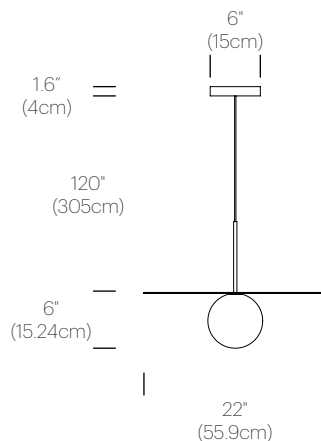

FINISHES

BOLA DISC

CHROME

BRASS

ROSE GOLD

GLOSS WHITE/
CHROME

DIMENSIONS

BOLA DISC 12" + 18" + 22" + 32"

LIGHT CONTROL

Hard-wired, dimmable

FEATURES

Fully Dimmable

Shade Options: 12"(30cm), 18"(46cm), 22"(56cm), 32"(81cm) Discs

SPECIFICATIONS

Voltage: 110 or 240V 50/60Hz

Power Consumption: 9W (12"), 13W (22"), 14W (32")

Color Temperature: 2700K

Luminosity: 420 Lumens (12"), 540 Lumens (18"),

880 Lumens (22"), 1000 Lumens (32")

Luminaire Efficacy: 57 Lumens/Watt

Color Rendition Index: 94 CRI

50K hour lifespan

Cord Length: 10' (3m) (Field cuttable)

CERTIFICATIONS

PACKAGING WEIGHT AND DIMENSIONS

Bola Disc 12	4LBS	15" X 7"
(Steel Shade)	1.8KG	38cm X 18cm
Bola Disc 12	2.4LBS	15" X 7"
(White Aluminum Shade)	1.1KG	38cm X 18cm
Bola Disc 18	8.6LBS	20.75" X 8"
(Steel Shade)	3.9KG	53cm X 20cm
Bola Disc 18	6.75LBS	20.75" X 8"
(White Aluminum Shade)	3KG	53cm X 20cm
Bola Disc 22	12.25LBS	24" X 10"
(Steel Shade)	5.6KG	61cm X 25cm
Bola Disc 22	9LBS	24" X 10"
(White Aluminum Shade)	4.1KG	61cm X 25cm
Bola Disc 32	23.8LBS	34.5" X 10.5"
(Steel Shade)	10.8KG	87.6cm X 27cm
Bola Disc 32	17.5LBS	34.5" X 10.5"
(White Aluminum Shade)	7.9KG	87.6cm X 27cm