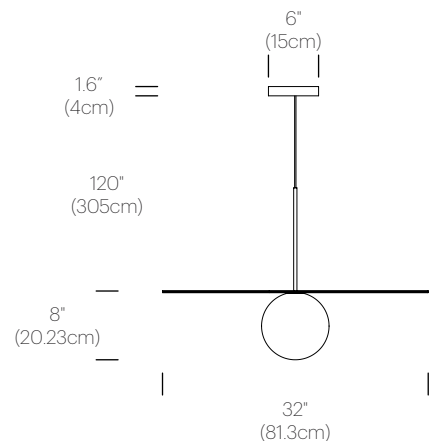

FINISHES

BOLA DISC

CHROME

BRASS

ROSE GOLD

GLOSS WHITE/
CHROME

DIMENSIONS

BOLA DISC 12" + 18" + 22" + 32"

LIGHT CONTROL

Hard-wired, dimmable

FEATURES

Fully Dimmable

Shade Options: 12"(30cm), 18"(46cm), 22"(56cm), 32"(81cm) Discs

SPECIFICATIONS

Voltage: 110 or 240V 50/60Hz

Power Consumption: 9W (12"), 13W (22"), 14W (32")

Color Temperature: 2700K

Luminosity: 420 Lumens (12"), 540 Lumens (18"),

880 Lumens (22"), 1000 Lumens (32")

Luminaire Efficacy: 57 Lumens/Watt

Color Rendition Index: 94 CRI

50K hour lifespan

Cord Length: 10' (3m) (Field cuttable)

CERTIFICATIONS

PACKAGING WEIGHT AND DIMENSIONS

Bola Disc 12	4LBS	15" X 7"
(Steel Shade)	1.8KG	38cm X 18cm
Bola Disc 12	2.4LBS	15" X 7"
(White Aluminum Shade)	1.1KG	38cm X 18cm
Bola Disc 18	8.6LBS	20.75" X 8"
(Steel Shade)	3.9KG	53cm X 20cm
Bola Disc 18	6.75LBS	20.75" X 8"
(White Aluminum Shade)	3KG	53cm X 20cm
Bola Disc 22	12.25LBS	24" X 10"
(Steel Shade)	5.6KG	61cm X 25cm
Bola Disc 22	9LBS	24" X 10"
(White Aluminum Shade)	4.1KG	61cm X 25cm
Bola Disc 32	23.8LBS	34.5" X 10.5"
(Steel Shade)	10.8KG	87.6cm X 27cm
Bola Disc 32	17.5LBS	34.5" X 10.5"
(White Aluminum Shade)	7.9KG	87.6cm X 27cm