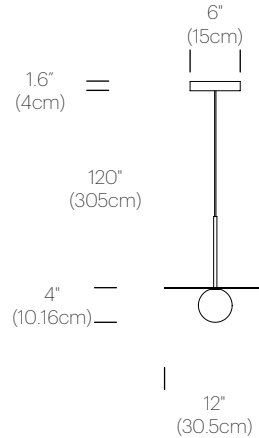

FINISHES

BOLA DISC

CHROME

BRASS

ROSE GOLD

GLOSS WHITE/
CHROME

DIMENSIONS

BOLA DISC 12" + 18" + 22" + 32"

LIGHT CONTROL

Hard-wired, dimmable

FEATURES

Fully Dimmable

Shade Options: 12"(30cm), 18"(46cm), 22"(56cm), 32"(81cm) Discs

SPECIFICATIONS

Voltage: 110 or 240V 50/60Hz

Power Consumption: 9W (12"), 13W (22"), 14W (32")

Color Temperature: 2700K

Luminosity: 420 Lumens (12"), 540 Lumens (18"),

880 Lumens (22"), 1000 Lumens (32")

Luminaire Efficacy: 57 Lumens/Watt

Color Rendition Index: 94 CRI

50K hour lifespan

Cord Length: 10' (3m) (Field cuttable)

CERTIFICATIONS

PACKAGING WEIGHT AND DIMENSIONS

Bola Disc 12	4LBS	15" X 7"
(Steel Shade)	1.8KG	38cm X 18cm
Bola Disc 12	2.4LBS	15" X 7"
(White Aluminum Shade)	1.1KG	38cm X 18cm
Bola Disc 18	8.6LBS	20.75" X 8"
(Steel Shade)	3.9KG	53cm X 20cm
Bola Disc 18	6.75LBS	20.75" X 8"
(White Aluminum Shade)	3KG	53cm X 20cm
Bola Disc 22	12.25LBS	24" X 10"
(Steel Shade)	5.6KG	61cm X 25cm
Bola Disc 22	9LBS	24" X 10"
(White Aluminum Shade)	4.1KG	61cm X 25cm
Bola Disc 32	23.8LBS	34.5" X 10.5"
(Steel Shade)	10.8KG	87.6cm X 27cm
Bola Disc 32	17.5LBS	34.5" X 10.5"
(White Aluminum Shade)	7.9KG	87.6cm X 27cm