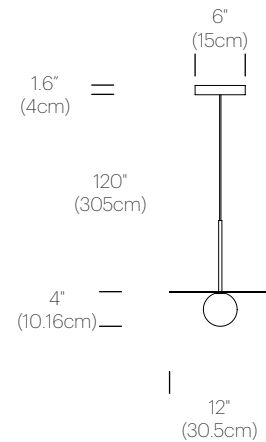

LIGHT CONTROL

Hard-wired, dimmable

FEATURES

Fully Dimmable

Shade Options: 12"(30cm), 18"(46cm), 22"(56cm), 32"(81cm) Discs

SPECIFICATIONS

Voltage: 120V, 240V, or 277V 50/60Hz

Power Consumption: 8W (12", 18"), 15W (22"), 20W (32")

CERTIFICATIONS

PACKAGING WEIGHT AND DIMENSIONS

Bola Disc 12	4LBS	15" X 7"
(Steel Shade)	1.8KG	38cm X 18cm
Bola Disc 12	2.4LBS	15" X 7"
(White Aluminum Shade)	1.1KG	38cm X 18cm
Bola Disc 18	8.6LBS	20.75" X 8"
(Steel Shade)	3.9KG	53cm X 20cm
Bola Disc 18	6.75LBS	20.75" X 8"
(White Aluminum Shade)	3KG	53cm X 20cm
Bola Disc 22	12.25LBS	24" X 10"
(Steel Shade)	5.6KG	61cm X 25cm
Bola Disc 22	9LBS	24" X 10"
(White Aluminum Shade)	4.1KG	61cm X 25cm
Bola Disc 32	23.8LBS	34.5" X 10.5"
(Steel Shade)	10.8KG	87.6cm X 27cm
Bola Disc 32	17.5LBS	34.5" X 10.5"
(White Aluminum Shade)	7.9KG	87.6cm X 27cm

FINISHES

BOLA DISC

CHROME

BRASS

ROSE GOLD

GLOSS WHITE/
CHROME

DIMENSIONS

BOLA DISC 12" + 18" + 22" + 32"

GLOSS WHITE/
CHROME

CANOPY

WHITE

BLACK

ROUND

MULTI-LIGHT CANOPY DIMENSIONS

9"
(22.8cm)

12"
(30.5cm)