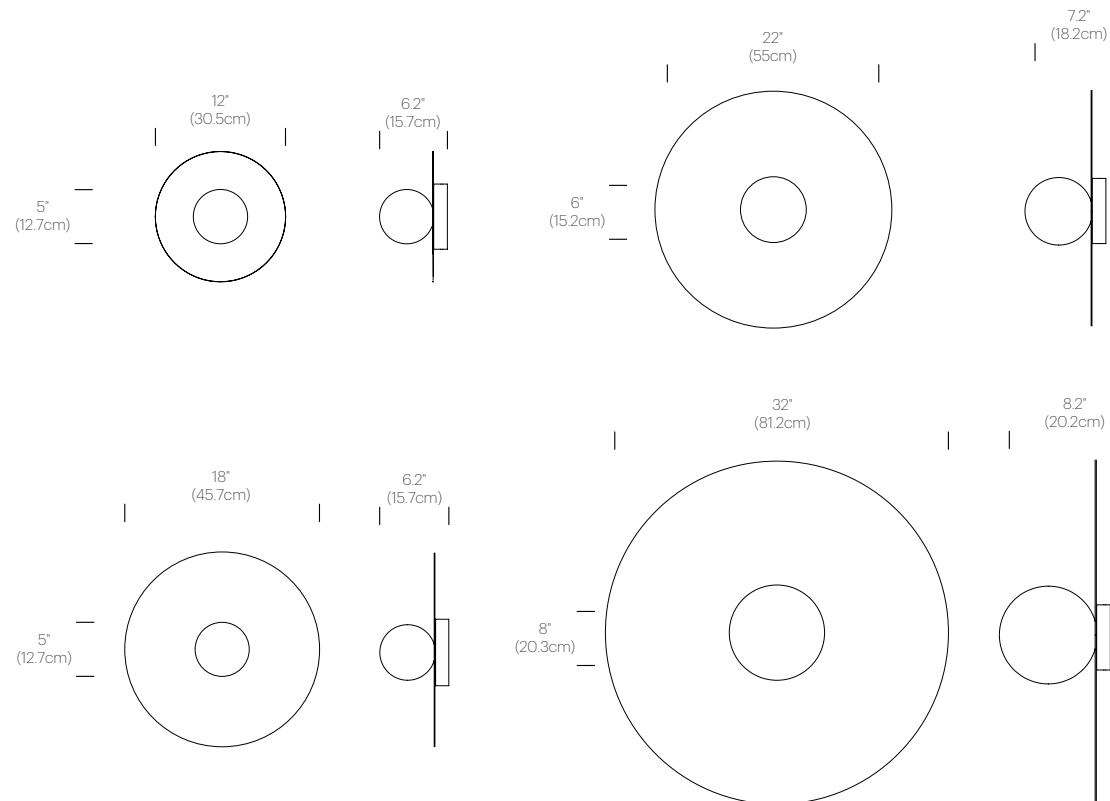

GLOSS WHITE/
CHROME

CANOPY

WHITE

BLACK

ROUND

MULTI-LIGHT CANOPY DIMENSIONS

9"
(22.8cm)

12"
(30.5cm)

LINEAR

BOLA DISC FLUSH

DESCRIPTION

A study in refined simplicity, Bola Disc Flush offers a magical combination of mirror and globe refined down to its bare essentials. The objective with the Bola Disc Flush is to provide both direct and reflected light from either ceiling or wall mounted vantage points. Bola Disc Flush brings elegance and refinement with four sizes and four finishes in white, brass, rose gold, or chrome. An ideal fixture for adding diffused and reflected light in hallway corridors, nooks, dining settings, bedrooms, or living areas. Stunning groupings can also be created by mixing different sizes and finishes together to form unique custom light displays.

FEATURES

Shade Options: 12"(30cm), 18"(46cm), 22"(55cm), 32"(81.2cm)

SPECIFICATIONS

Voltage: 120 or 240V 50/60Hz
Power Consumption: 8W (12", 18"), 15W (22"), 20W (32")
Luminosity: 560 Lumens (12"), 640 Lumens (18"), 1160 Lumens (22"), 1550 Lumens (32")
Luminaire Efficacy: 57 Lumens/Watt
Color Rendition Index: 95 CRI
50K hour lifespan
ELV Dimmer recommended

GLOSS WHITE

DIMENSIONS

BOLA DISC FLUSH 12, 18, 22, 32

BOLA DISC FLUSH GROUPING

Stunning compositions can be created by mixing or matching different sizes and finishes together to form unique customized light clusters.