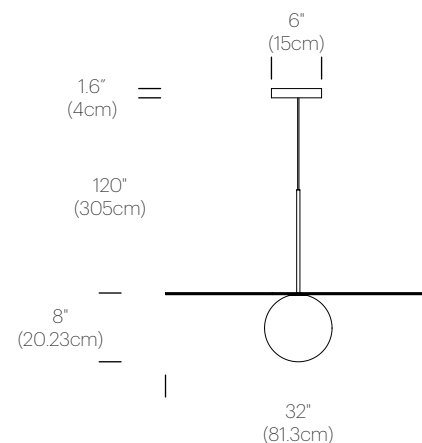

CERTIFICATIONS

PACKAGING WEIGHT AND DIMENSIONS

Bola Disc 12	4LBS	15" X 7"
(Steel Shade)	1.8KG	38cm X 18cm
Bola Disc 12	2.4LBS	15" X 7"
(White Aluminum Shade)	1.1KG	38cm X 18cm
Bola Disc 18	8.6LBS	20.75" X 8"
(Steel Shade)	3.9KG	53cm X 20cm
Bola Disc 18	6.75LBS	20.75" X 8"
(White Aluminum Shade)	3KG	53cm X 20cm
Bola Disc 22	12.25LBS	24" X 10"
(Steel Shade)	5.6KG	61cm X 25cm
Bola Disc 22	9LBS	24" X 10"
(White Aluminum Shade)	4.1KG	61cm X 25cm
Bola Disc 32	23.8LBS	34.5" X 10.5"
(Steel Shade)	10.8KG	87.6cm X 27cm
Bola Disc 32	17.5LBS	34.5" X 10.5"
(White Aluminum Shade)	7.9KG	87.6cm X 27cm

FINISHES

BOLA DISC

CHROME

BRASS

ROSE GOLD

GLOSS WHITE/
CHROME

DIMENSIONS

BOLA DISC 12" + 18" + 22" + 32"

BOLA DISC MULTI-LIGHT

DESCRIPTION

Bola's elegant reflective disc and globe design can be suspended in a variety of custom arrangements in both round and linear configurations. With Bola Multi-Light, up to 9 lamps can be grouped together in a variety of mixed disc sizes to form stunning luminaire displays. Both size and shape of the grouping is controlled by lamp quantity and positioning relative to the Multi-Light canopy. Swag mounts are provided to extend the lights out into space along with an ample cord length of 10' (304cm) to offer a wide array of unique solutions.

GLOSS WHITE/
CHROME

CANOPY

WHITE

BLACK

ROUND

MULTI-LIGHT CANOPY DIMENSIONS

9"
(22.8cm)

12"
(30.5cm)