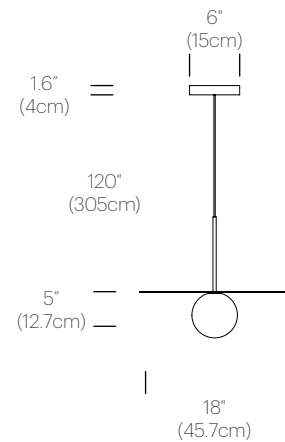

CERTIFICATIONS

PACKAGING WEIGHT AND DIMENSIONS

Bola Disc 12	4LBS	15" X 7"
(Steel Shade)	1.8KG	38cm X 18cm
Bola Disc 12	2.4LBS	15" X 7"
(White Aluminum Shade)	1.1KG	38cm X 18cm
Bola Disc 18	8.6LBS	20.75" X 8"
(Steel Shade)	3.9KG	53cm X 20cm
Bola Disc 18	6.75LBS	20.75" X 8"
(White Aluminum Shade)	3KG	53cm X 20cm
Bola Disc 22	12.25LBS	24" X 10"
(Steel Shade)	5.6KG	61cm X 25cm
Bola Disc 22	9LBS	24" X 10"
(White Aluminum Shade)	4.1KG	61cm X 25cm
Bola Disc 32	23.8LBS	34.5" X 10.5"
(Steel Shade)	10.8KG	87.6cm X 27cm
Bola Disc 32	17.5LBS	34.5" X 10.5"
(White Aluminum Shade)	7.9KG	87.6cm X 27cm

FINISHES

BOLA DISC

CHROME

BRASS

ROSE GOLD

GLOSS WHITE/
CHROME

DIMENSIONS

BOLA DISC 12" + 18" + 22" + 32"

BOLA DISC MULTI-LIGHT

DESCRIPTION

Bola's elegant reflective disc and globe design can be suspended in a variety of custom arrangements in both round and linear configurations. With Bola Multi-Light, up to 9 lamps can be grouped together in a variety of mixed disc sizes to form stunning luminaire displays. Both size and shape of the grouping is controlled by lamp quantity and positioning relative to the Multi-Light canopy. Swag mounts are provided to extend the lights out into space along with an ample cord length of 10' (304cm) to offer a wide array of unique solutions.

GLOSS WHITE/
CHROME

CANOPY

WHITE

BLACK

ROUND

MULTI-LIGHT CANOPY DIMENSIONS

9"
(22.8cm)

12"
(30.5cm)