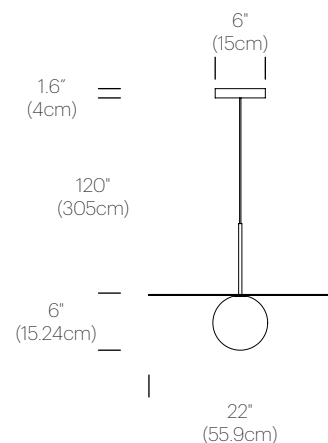

LIGHT CONTROL

Hard-wired, dimmable

FEATURES

Fully Dimmable

Shade Options: 12"(30cm), 18"(46cm), 22"(56cm), 32"(81cm) Discs

SPECIFICATIONS

Voltage: 120V, 240V, or 277V 50/60Hz

Power Consumption: 8W (12", 18"), 15W (22"), 20W (32")

CERTIFICATIONS

PACKAGING WEIGHT AND DIMENSIONS

Bola Disc 12	4LBS	15" X 7"
(Steel Shade)	1.8KG	38cm X 18cm
Bola Disc 12	2.4LBS	15" X 7"
(White Aluminum Shade)	1.1KG	38cm X 18cm
Bola Disc 18	8.6LBS	20.75" X 8"
(Steel Shade)	3.9KG	53cm X 20cm
Bola Disc 18	6.75LBS	20.75" X 8"
(White Aluminum Shade)	3KG	53cm X 20cm
Bola Disc 22	12.25LBS	24" X 10"
(Steel Shade)	5.6KG	61cm X 25cm
Bola Disc 22	9LBS	24" X 10"
(White Aluminum Shade)	4.1KG	61cm X 25cm
Bola Disc 32	23.8LBS	34.5" X 10.5"
(Steel Shade)	10.8KG	87.6cm X 27cm
Bola Disc 32	17.5LBS	34.5" X 10.5"
(White Aluminum Shade)	7.9KG	87.6cm X 27cm

FINISHES

BOLA DISC

CHROME

BRASS

ROSE GOLD

GLOSS WHITE/
CHROME

DIMENSIONS

BOLA DISC 12" + 18" + 22" + 32"

GLOSS WHITE/
CHROME

CANOPY

WHITE

BLACK

ROUND

MULTI-LIGHT CANOPY DIMENSIONS

9"
(22.8cm)

12"
(30.5cm)