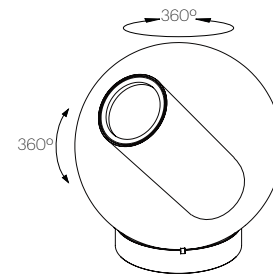

## PACKAGING WEIGHT AND DIMENSIONS

BEL OCCHIO: 11.7LBS 18.5" X 19" X 21"

5.3KGS 47cm X 48cm X 53cm

## DIMENSIONS

BEL OCCHIO TABLE