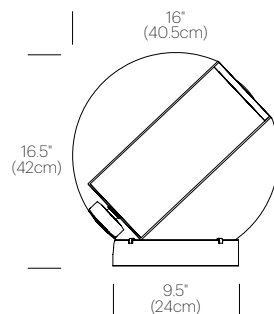

## PACKAGING WEIGHT AND DIMENSIONS

BEL OCCHIO: 11.7LBS 18.5" X 19" X 21"

5.3KGS 47cm X 48cm X 53cm

## DIMENSIONS

BEL OCCHIO TABLE

## DIMENSIONS