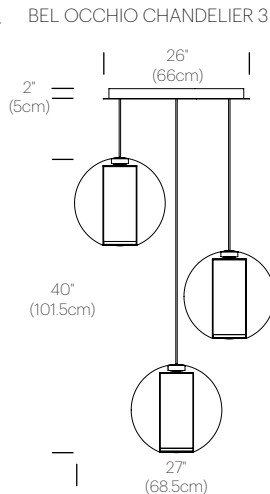

## PACKAGING WEIGHT AND DIMENSIONS

Bel Occhio:	11.7LBS	18.5" X 19" X 21"
	5.3KGS	47cm X 48cm X 53cm
Chandelier canopy 26":	30LBS	32" X 32" X 6"
	13.6KGS	81cm X 81cm X 15cm

## DIMENSIONS

## CHANDELIER CANOPY 26"