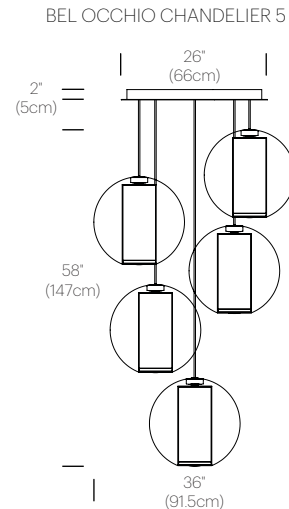

## PACKAGING WEIGHT AND DIMENSIONS

Bel Occhio:	11.7LBS	18.5" X 19" X 21"
	5.3KGS	47cm X 48cm X 53cm
Chandelier canopy 26":	30LBS	32" X 32" X 6"
	13.6KGS	81cm X 81cm X 15cm

## DIMENSIONS

## CHANDELIER CANOPY 26"