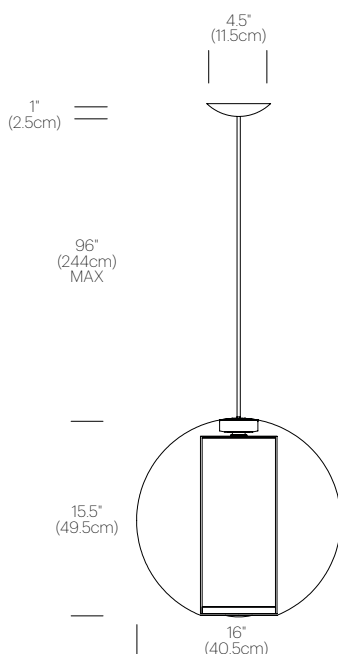

## PACKAGING WEIGHT AND DIMENSIONS

Bel Occhio:	11.7LBS	18.5" X 19" X 21"
	5.3KGS	47cm X 48cm X 53cm

## DIMENSIONS

BEL OCCHIO PENDANT

## DIMENSIONS