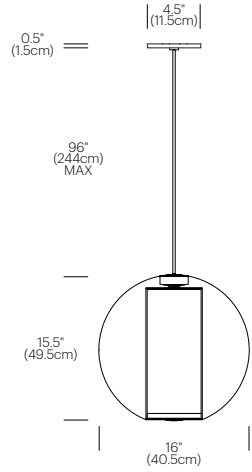

FINISH OPTIONS

BEL OCCHIO TABLE AND PENDANT

Clear /
White

Clear /
Orange

Pablo®

888 MARIN STREET SAN FRANCISCO, CA 94124
PABLODESIGNS.COM