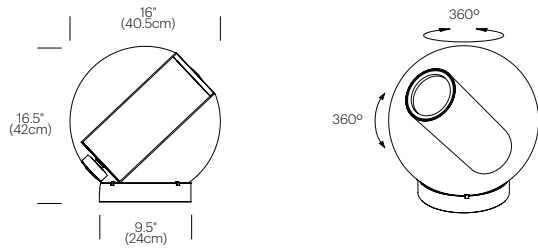

DIMENSIONS

BEL OCCHIO TABLE

BEL OCCHIO PENDANT