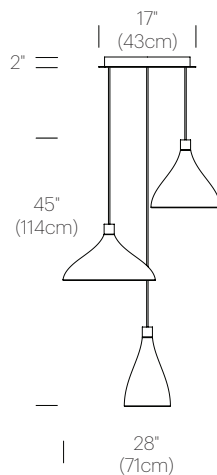

CERTIFICATIONS

PACKAGING WEIGHT AND DIMENSIONS

Swell Single:	5.25LBS	15.5" X 16" X 14.5"
	2.4KGS	39cm X 41cm X 37cm
Chandelier canopy 26":	30LBS	32" X 32" X 6"
	13.6KGS	81cm X 81cm X 15cm
Chandelier canopy 17":	15LBS	22" X 22" X 6"
	6.8KGS	56cm X 56cm X 15cm

CANOPY
WHITE

DIMENSIONS

SWELL CHANDELIER 3

CHANDELIER CANOPY 17"

SWELL CHANDELIER 6

CHANDELIER CANOPY 26"