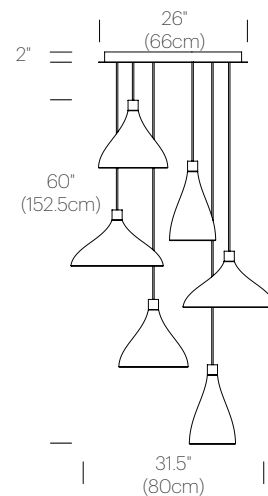

CERTIFICATIONS

PACKAGING WEIGHT AND DIMENSIONS

Swell Single:	5.25LBS	15.5" X 16" X 14.5"
	2.4KGS	39cm X 41cm X 37cm
Chandelier canopy 26":	30LBS	32" X 32" X 6"
	13.6KGS	81cm X 81cm X 15cm
Chandelier canopy 17":	15LBS	22" X 22" X 6"
	6.8KGS	56cm X 56cm X 15cm

CANOPY
WHITE

DIMENSIONS

SWELL CHANDELIER 3

CHANDELIER CANOPY 17"

SWELL CHANDELIER 6

CHANDELIER CANOPY 26"