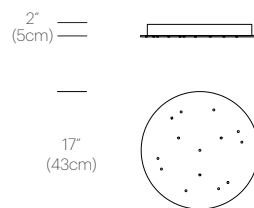

CERTIFICATIONS

PACKAGING WEIGHT AND DIMENSIONS

Swell Single:	5.25LBS	15.5" X 16" X 14.5"
	2.4KGS	39cm X 41cm X 37cm
Chandelier canopy 26":	30LBS	32" X 32" X 6"
	13.6KGS	81cm X 81cm X 15cm
Chandelier canopy 17":	15LBS	22" X 22" X 6"
	6.8KGS	56cm X 56cm X 15cm

CANOPY
WHITE

DIMENSIONS

SWELL CHANDELIER 3

CHANDELIER CANOPY 17"

SWELL CHANDELIER 6

CHANDELIER CANOPY 26"