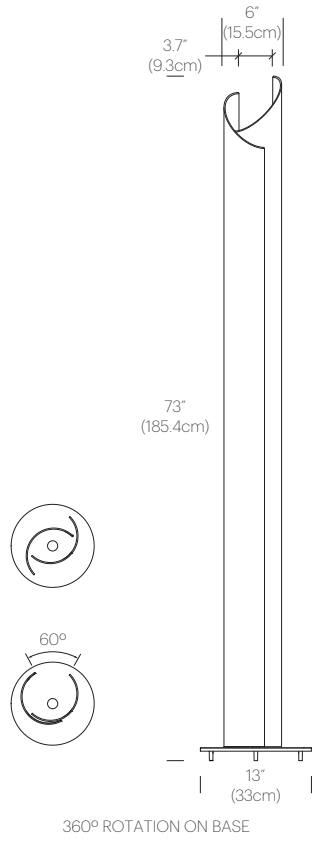

DESIGNER

John August 2016

MATERIALS

- Aluminum body
- Acrylic diffuser
- Steel base
- Fabric cord

FEATURES

- 360° shade rotation
- 2 independently movable louvers
- Adjustable leveling feet

SPECIFICATIONS

- Voltage: 120V or 220V 60Hz
- Power consumption: 12.5W (T), 20W (F)
- Color temperature: 2700K
- Luminosity: 1050 lumens (T), 1600 lumens (F)
- Luminaire efficacy: 84 Lumens/Watt (T)
80 Lumens/Watt (F)
- Weight: 16.5 lbs. (9.2 kg) (T)
36.4 lbs. (16.5 kg) (F)
- Power cord length: 6' (183cm)
- Certifications: ETL, CE, PSE, RoHS

Patent pending

DIMENSIONS

VELLA TABLE

VELLA FLOOR

FINISH OPTIONS

White

Dove grey

Clay