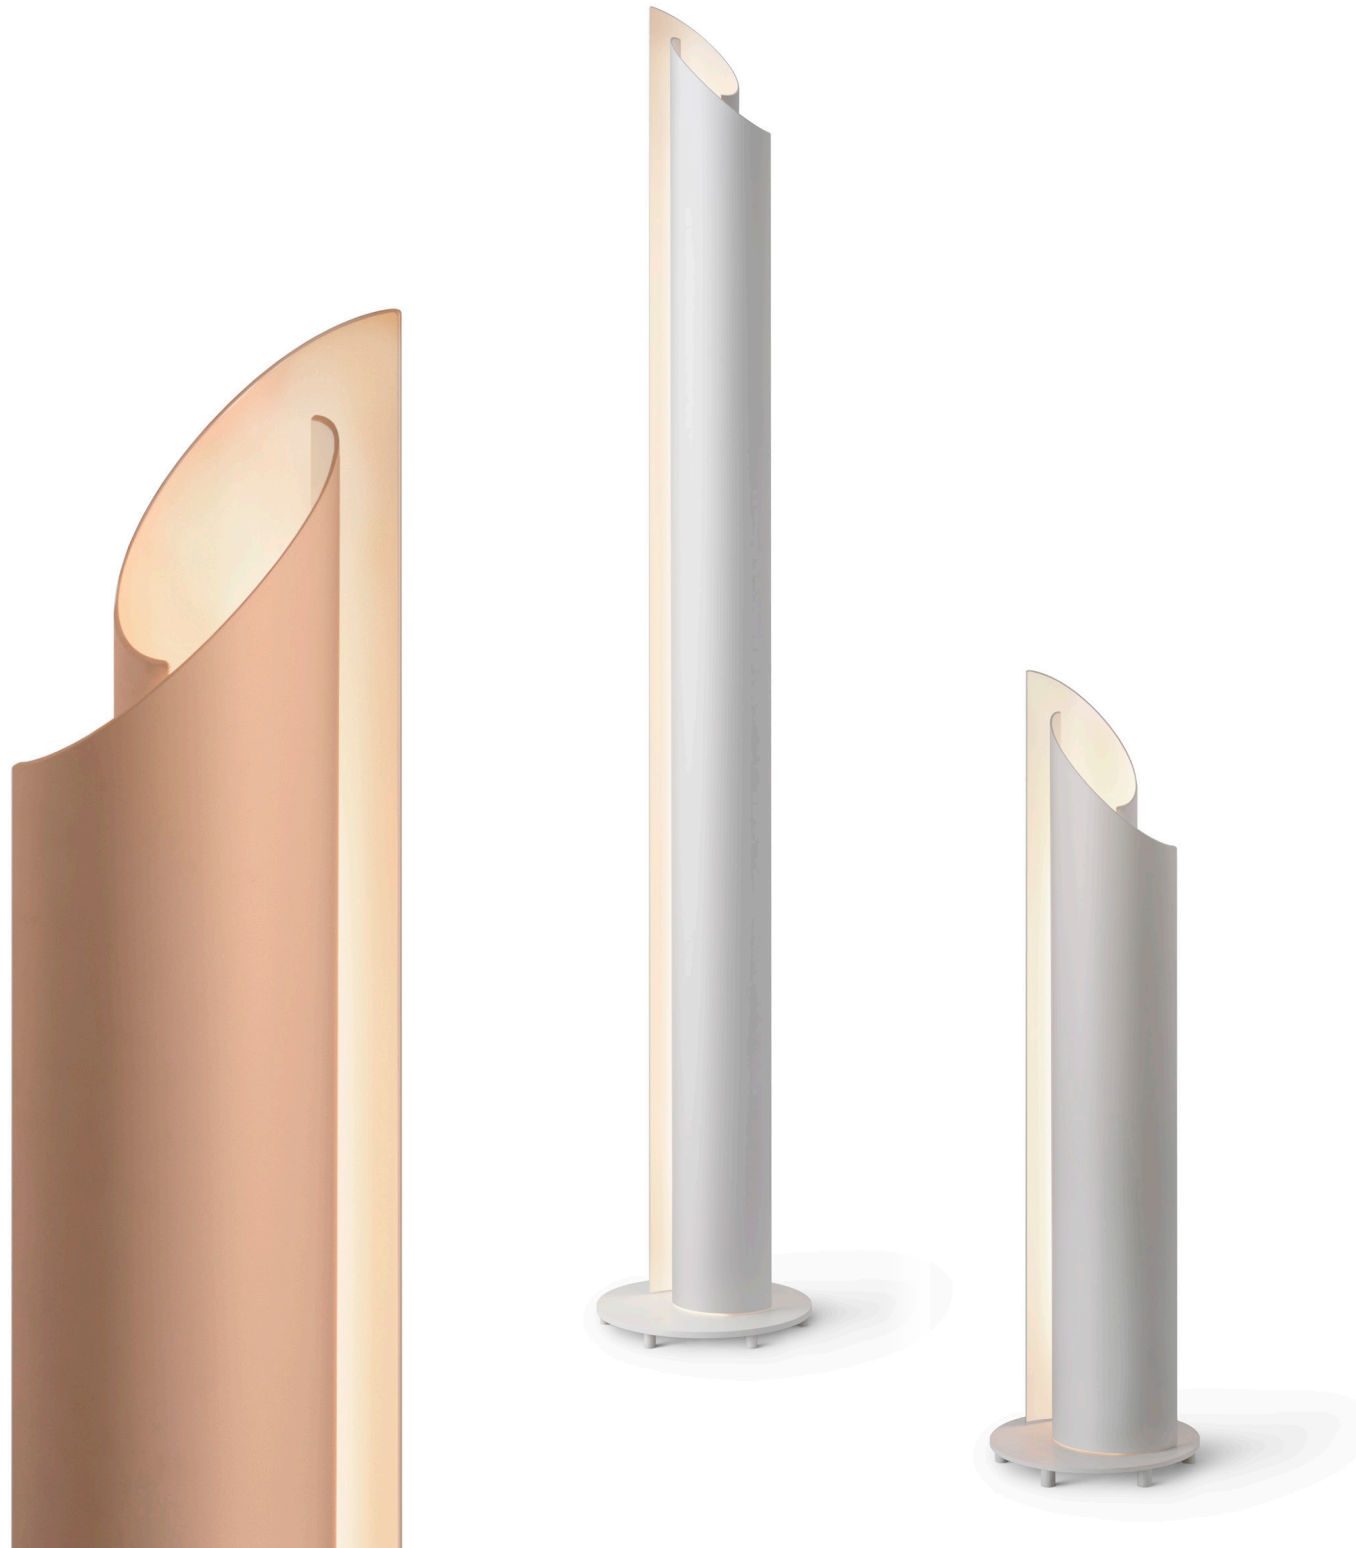

Pablo®
VELLA

VELLA

DESCRIPTION

The new Vella series is a dynamic family of luminaires designed to be completely adjustable via two independently swiveling louvers, inviting the user to sculpt light and shadow. Vella's sweeping curved aluminum form subtly captures and releases light from within to wash wall and floor, creating just the right mood in any room. The lamp employs state-of-the-art, warm-white LED technology, with full range dimming capabilities. Both sophisticated and playful, Vella is suited to perfectly complement all indoor environments.

DESIGNER

John August 2016

MATERIALS

- Aluminum body
- Acrylic diffuser
- Steel base
- Fabric cord

FEATURES

- 360° shade rotation
- 2 independently movable louvers
- Adjustable leveling feet

SPECIFICATIONS

- Voltage: 120V or 220V 60Hz
- Power consumption: 12.5W (T), 20W (F)
- Color temperature: 2700K
- Luminosity: 1050 lumens (T), 1600 lumens (F)
- Luminaire efficacy: 84 Lumens/Watt (T)
80 Lumens/Watt (F)
- Weight: 16.5 lbs. (9.2 kg) (T)
36.4 lbs. (16.5 kg) (F)
- Power cord length: 6' (183cm)
- Certifications: ETL, CE, PSE, RoHS

Patent pending

DIMENSIONS

VELLA TABLE

VELLA FLOOR

FINISH OPTIONS

White

Dove grey

Clay