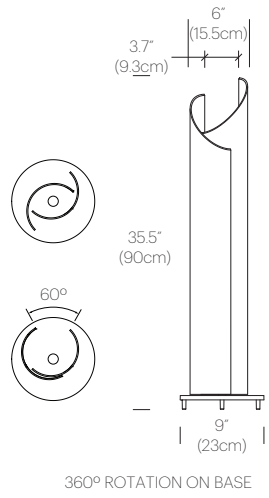

DIMENSIONS

VELLA TABLE