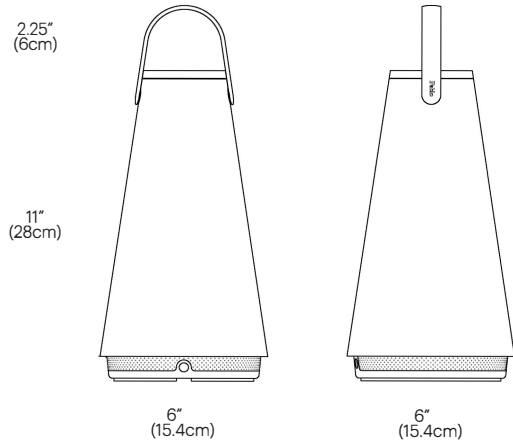

SPECIFICATIONS

- Voltage: 120-240V 50/60Hz
- Power consumption: 4.5W (light)
12W MAX (speakers)
- Color temperature: 2000-2700K
- Luminosity: 190 Lumens MAX
- Luminaire efficacy: 42 Lumens/Watt
- Charging time: Up to 3.5 hours
- Battery life: Up to 8 hours
- Weight: 2.85 lbs. (1.30 kg)
- Power cord length: 6' (183cm)
- Global multi-plug adapter available
- Certifications: TUV, CE, FCC, RoHS
- Patent pending

Pablo®

Silver / White

Pure White

DIMENSIONS

UMA

FINISH OPTIONS

BASE AND TOP RING FINISH

SILVER